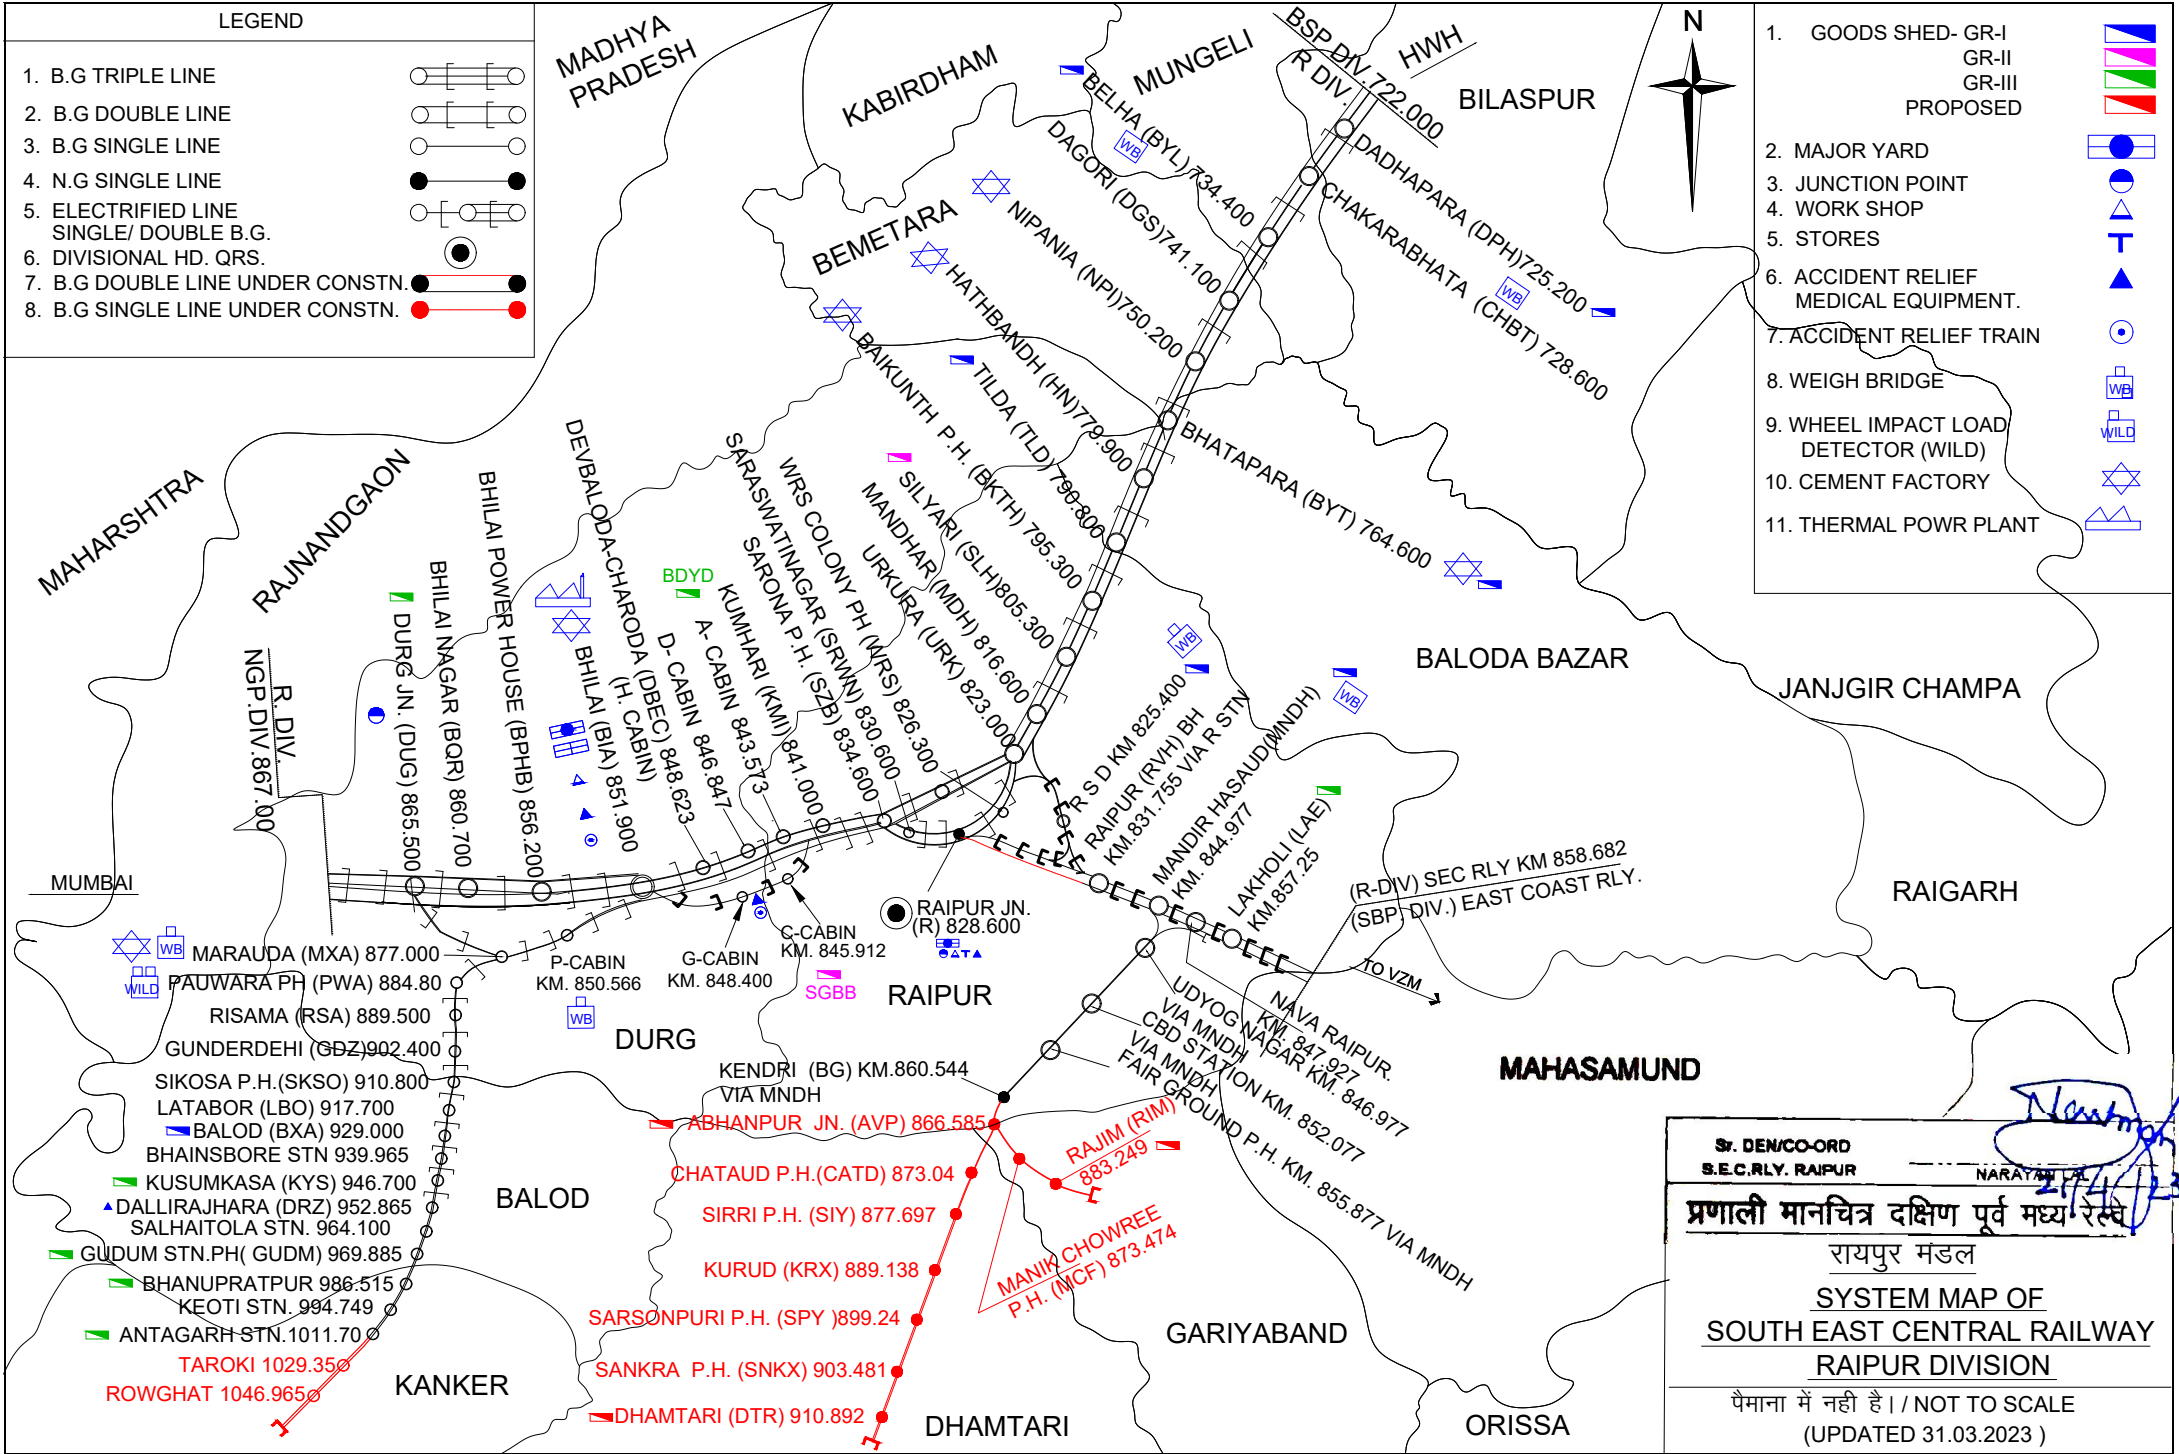

LEGEND

- 1. B.G TRIPLE LINE
- 2. B.G DOUBLE LINE
- 3. B.G SINGLE LINE
- 4. N.G SINGLE LINE
- 5. ELECTRIFIED LINE
SINGLE/ DOUBLE B.G.
- 6. DIVISIONAL HD. QRS.
- 7. B.G DOUBLE LINE UNDER CONSTN.
- 8. B.G SINGLE LINE UNDER CONSTN.

- 1. GOODS SHED- GR-I
GR-II
GR-III
PROPOSED
- 2. MAJOR YARD
- 3. JUNCTION POINT
- 4. WORK SHOP
- 5. STORES
- 6. ACCIDENT RELIEF
MEDICAL EQUIPMENT.
- 7. ACCIDENT RELIEF TRAIN
- 8. WEIGH BRIDGE
- 9. WHEEL IMPACT LOAD
DETECTOR (WILD)
- 10. CEMENT FACTORY
- 11. THERMAL POWR PLANT

Sr. DEN/CO-ORD
S.E.C.RLY. RAIPUR

प्रणाली मानचित्र दक्षिण पूर्व मध्य रेलवे
रायपुर मंडल

SYSTEM MAP OF
SOUTH EAST CENTRAL RAILWAY
RAIPUR DIVISION

पैमाना में नहीं है | / NOT TO SCALE
(UPDATED 31.03.2023)