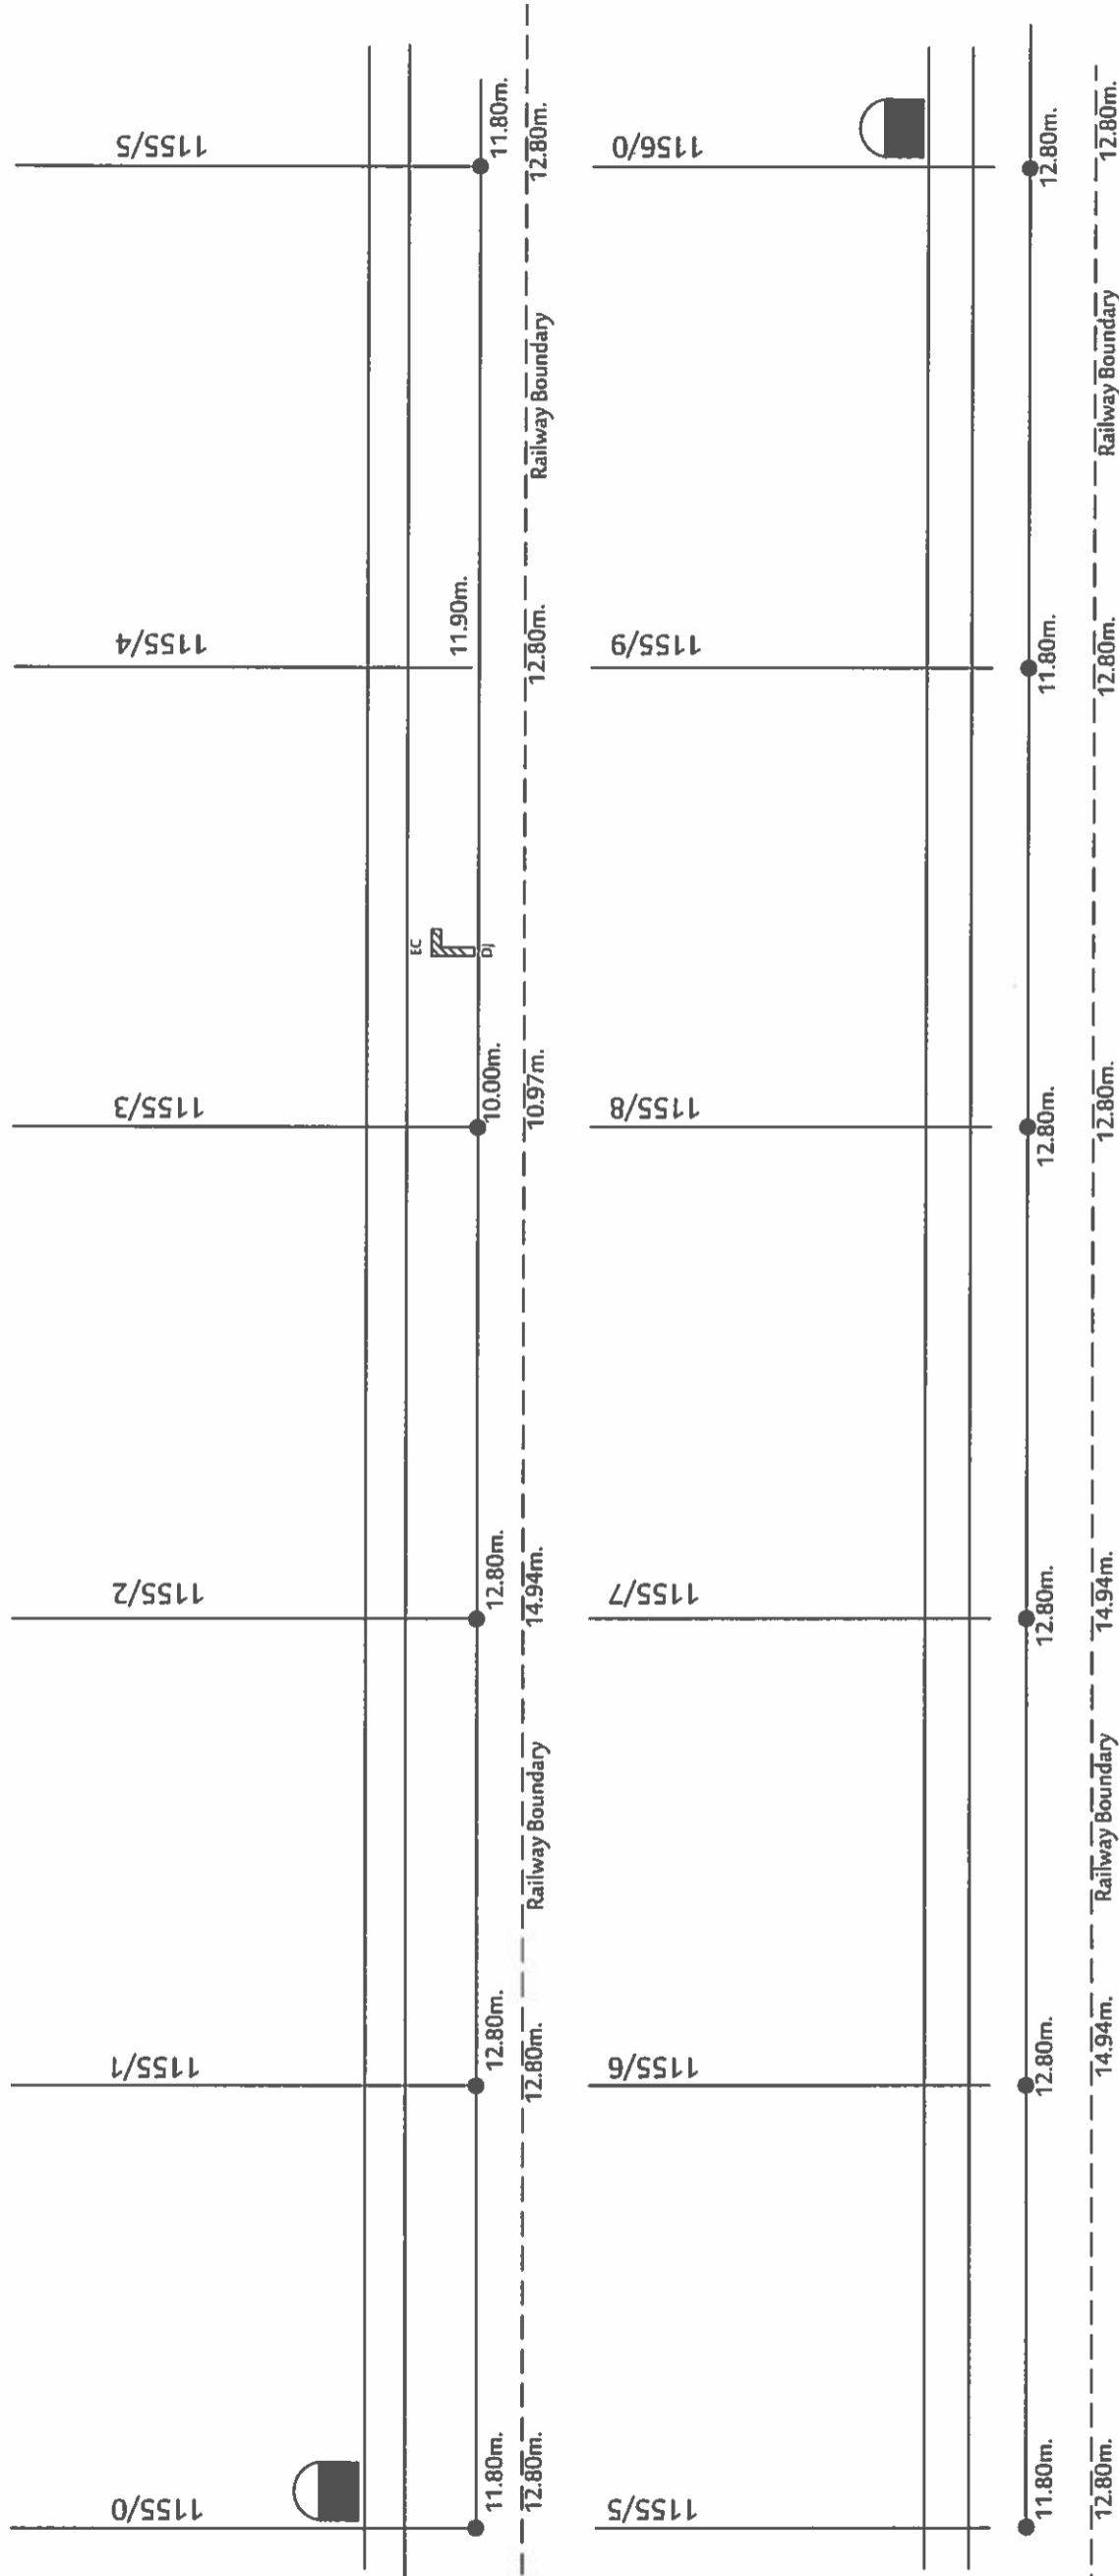

CABLE ROUTE PLAN FOR OFC, 6QUAD CABLE
in CHIRAI DONGRI - MANDLA FORT SECTION

NIR

MFR

CID-MFR SECTION

SOUTH EAST CENTRAL RAILWAY, NAGPUR
ROUTE DIAGRAM OF OFC/6QUAD CABLE
SECTION : CHIRAI DONGRI TO
MANDLA FORT
RAMA TELECOM PVT .LTD, KOLKATA

CONTRACTOR
Rama
RAMA TELECOM PVT. LTD, KOLKATA

CHECKED BY:
H
SSE(Tele)/Con./NIR

APPROVED BY:
Dy. CSTE
DSTE/Con./NGP

APPROVED BY:
Dy. CSTE
Dy.CSTE/Con./NGP

SHEET NO: 19/25