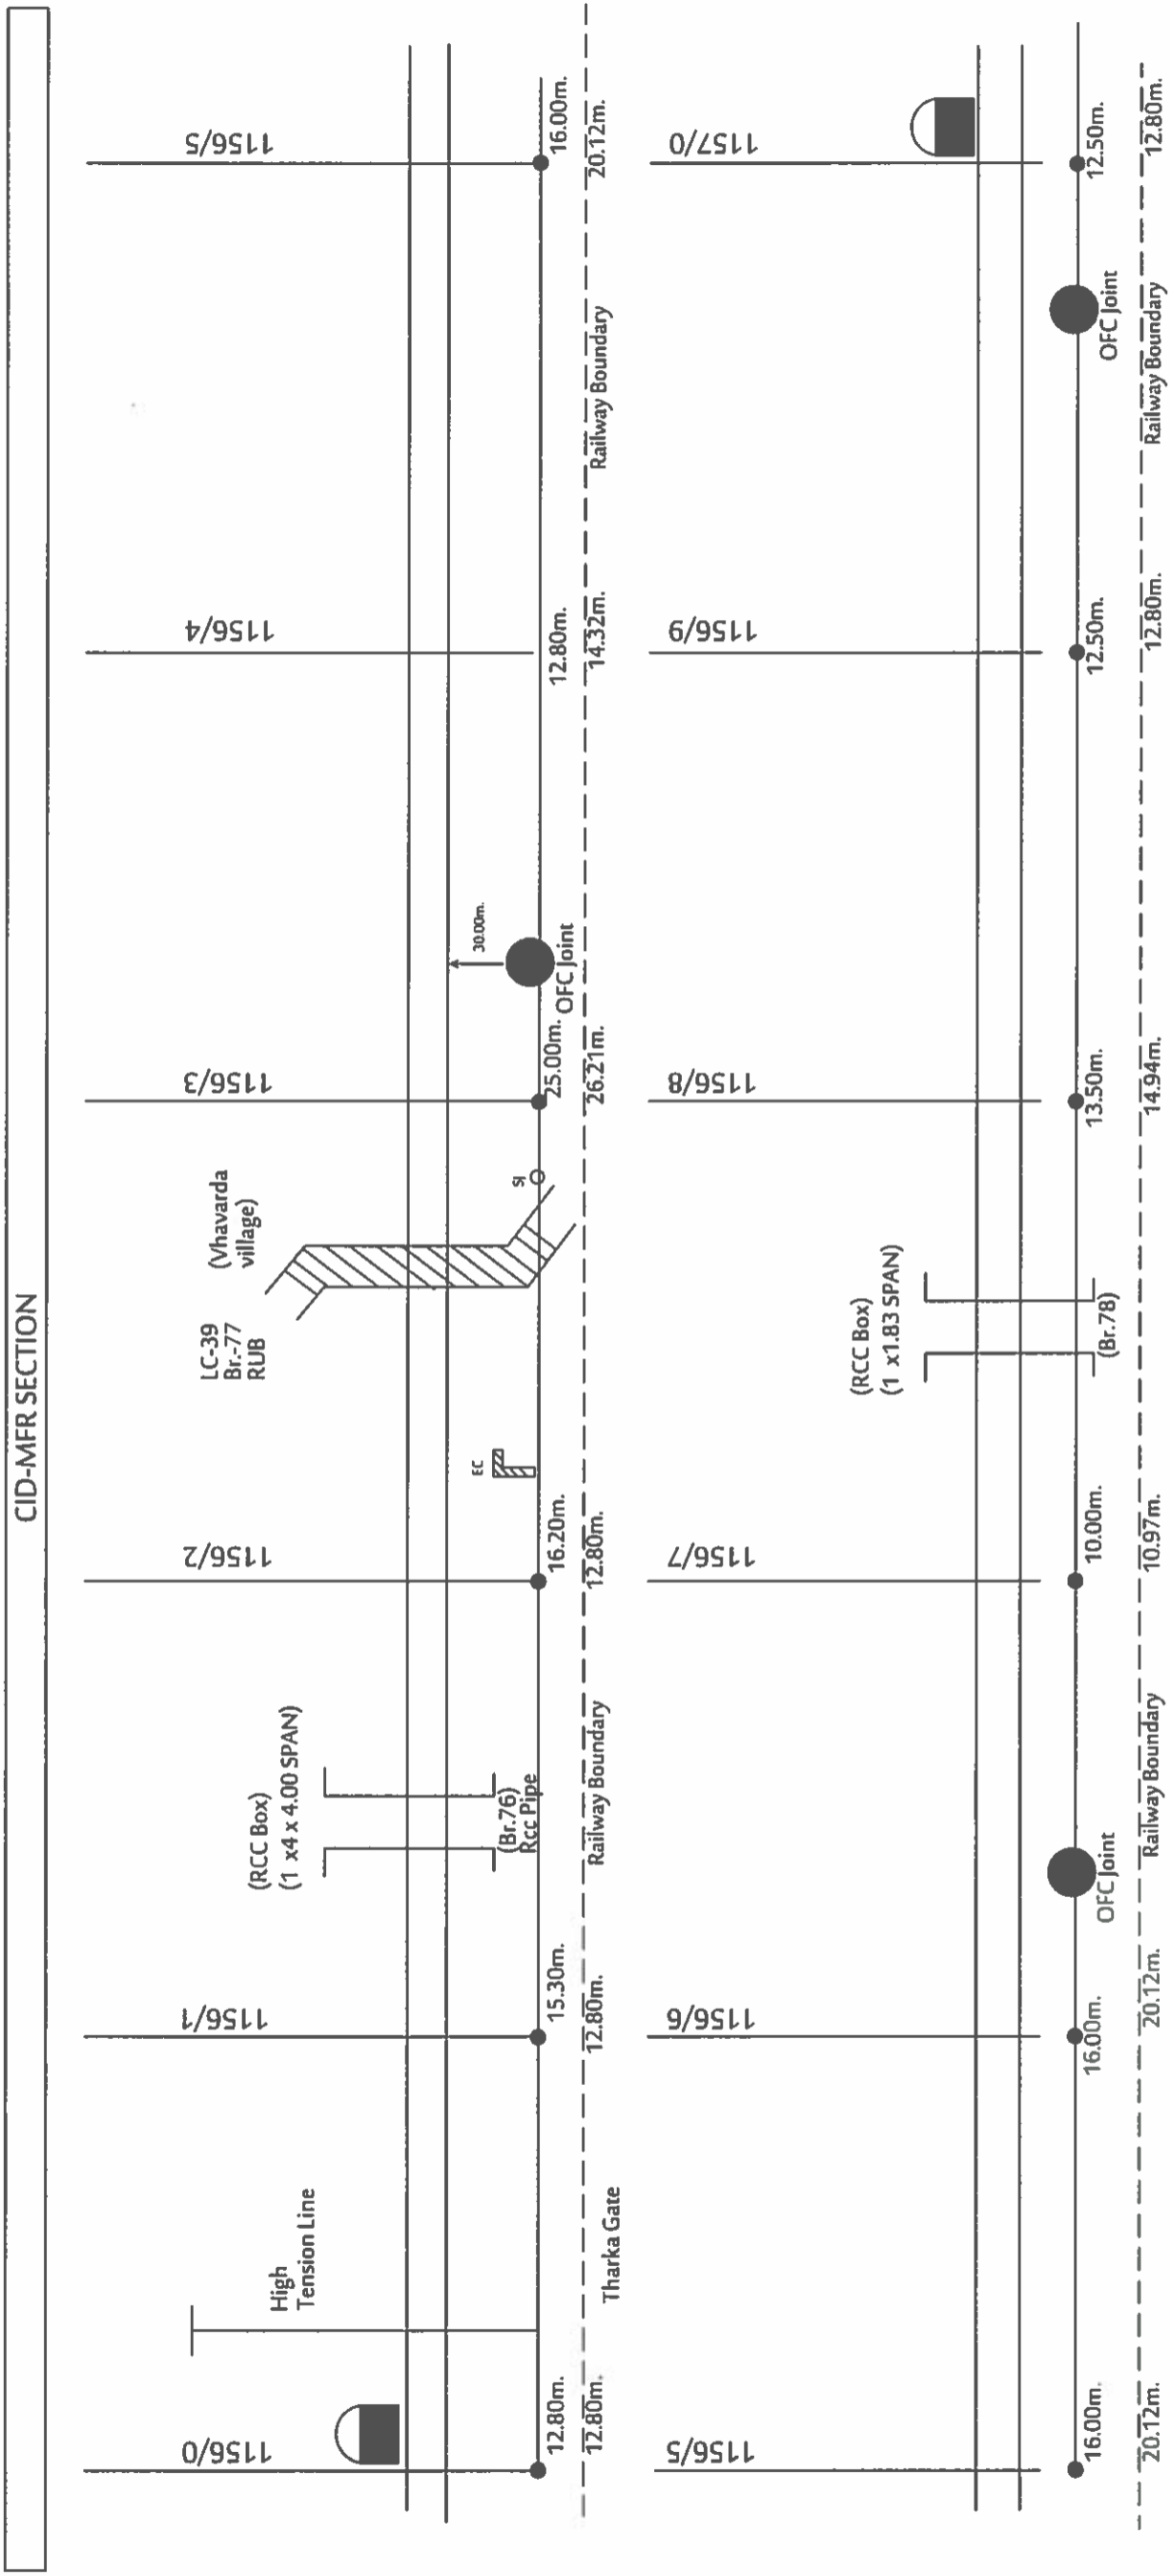

CABLE ROUTE PLAN FOR OFC, 6QUAD CABLE
in CHIRAI DONGRI - MANDLA FORT SECTION

NIR

MFR

SOUTH EAST CENTRAL RAILWAY, NAGPUR
ROUTE DIAGRAM OF OFC/6QUAD CABLE
SECTION : CHIRAI DONGRI TO
MANDLA FORT
RAMA TELECOM PVT .LTD, KOLKATA

CONTRACTOR
Rama Telecom Pvt. Ltd.
RAMA TELECOM PVT. TD, KOLKATA

CHECKED BY:
SSE(Tele)/Con./NIR
SSE(Tele)/Con./NIR

APPROVED BY:
Dy.CSTE/Con./NGP
DSTE/Con./NGP

SHEET NO: 20/25