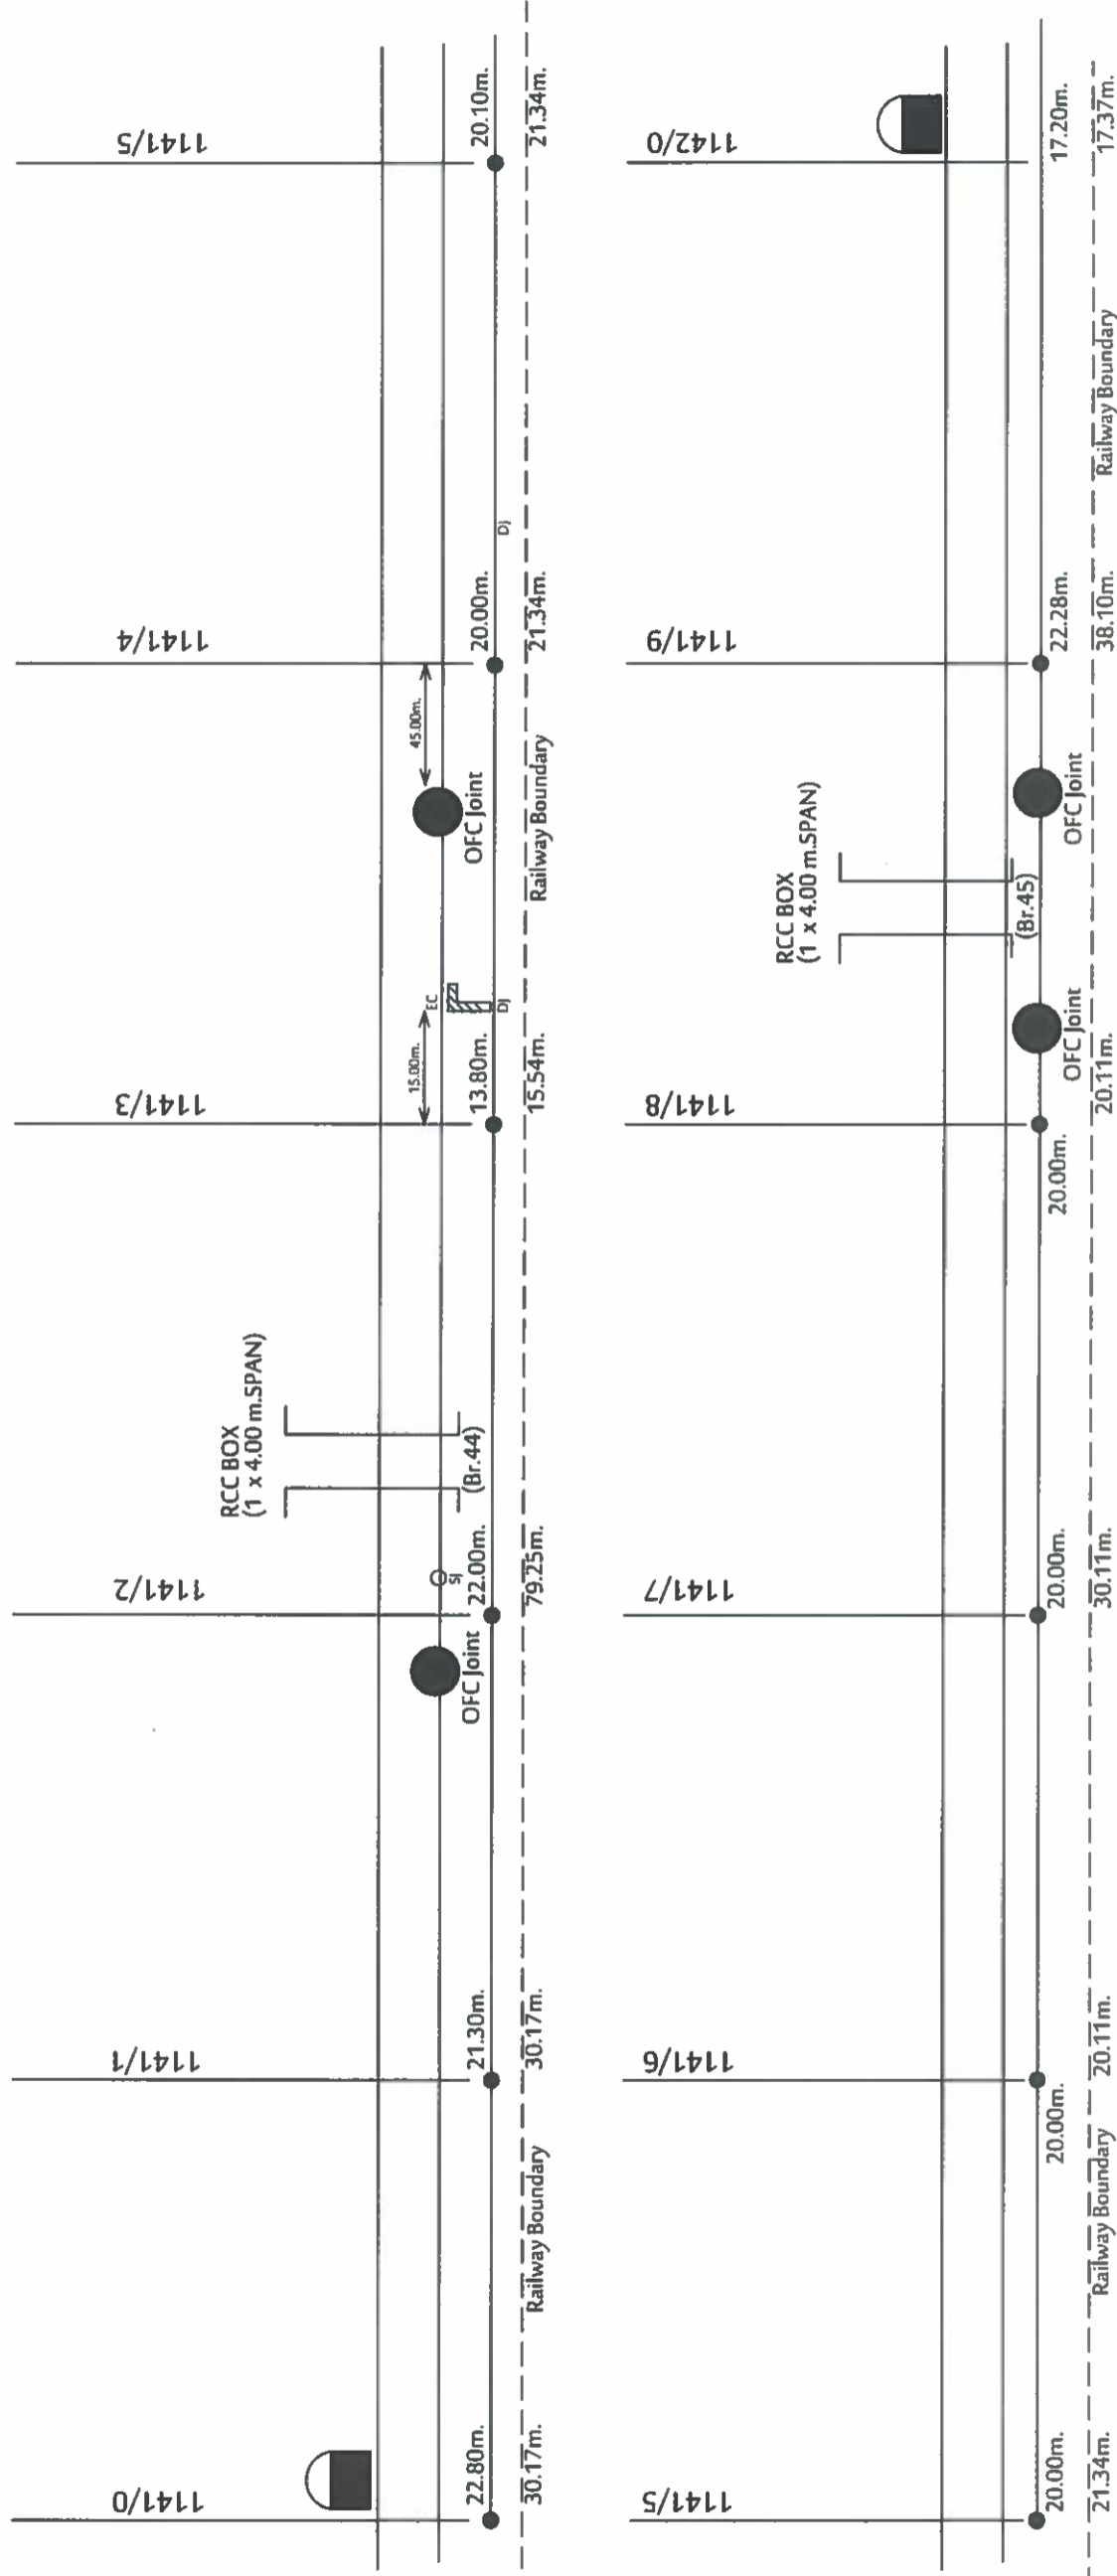

NIR

MFR

CID-MFR SECTION

<p>SOUTH EAST CENTRAL RAILWAY, NAGPUR ROUTE DIAGRAM OF OFC/6QUAD CABLE SECTION : CHIRAI DONGRI TO MANDLA FORT RAMA TELECOM PVT. LTD, KOLKATA</p>	<p>CONTRACTOR <i>Rama Telecom Pvt. Ltd.</i> RAMA TELECOM PVT. LTD, KOLKATA</p>	<p>CHECKED BY: <i>[Signature]</i> SSE(Tele)/Con./NIR</p>	<p>APPROVED BY: <i>[Signature]</i> Dy.CSTE/Con./NGP</p>	<p>SHEET NO: 5/25</p>
--	--	--	---	-----------------------