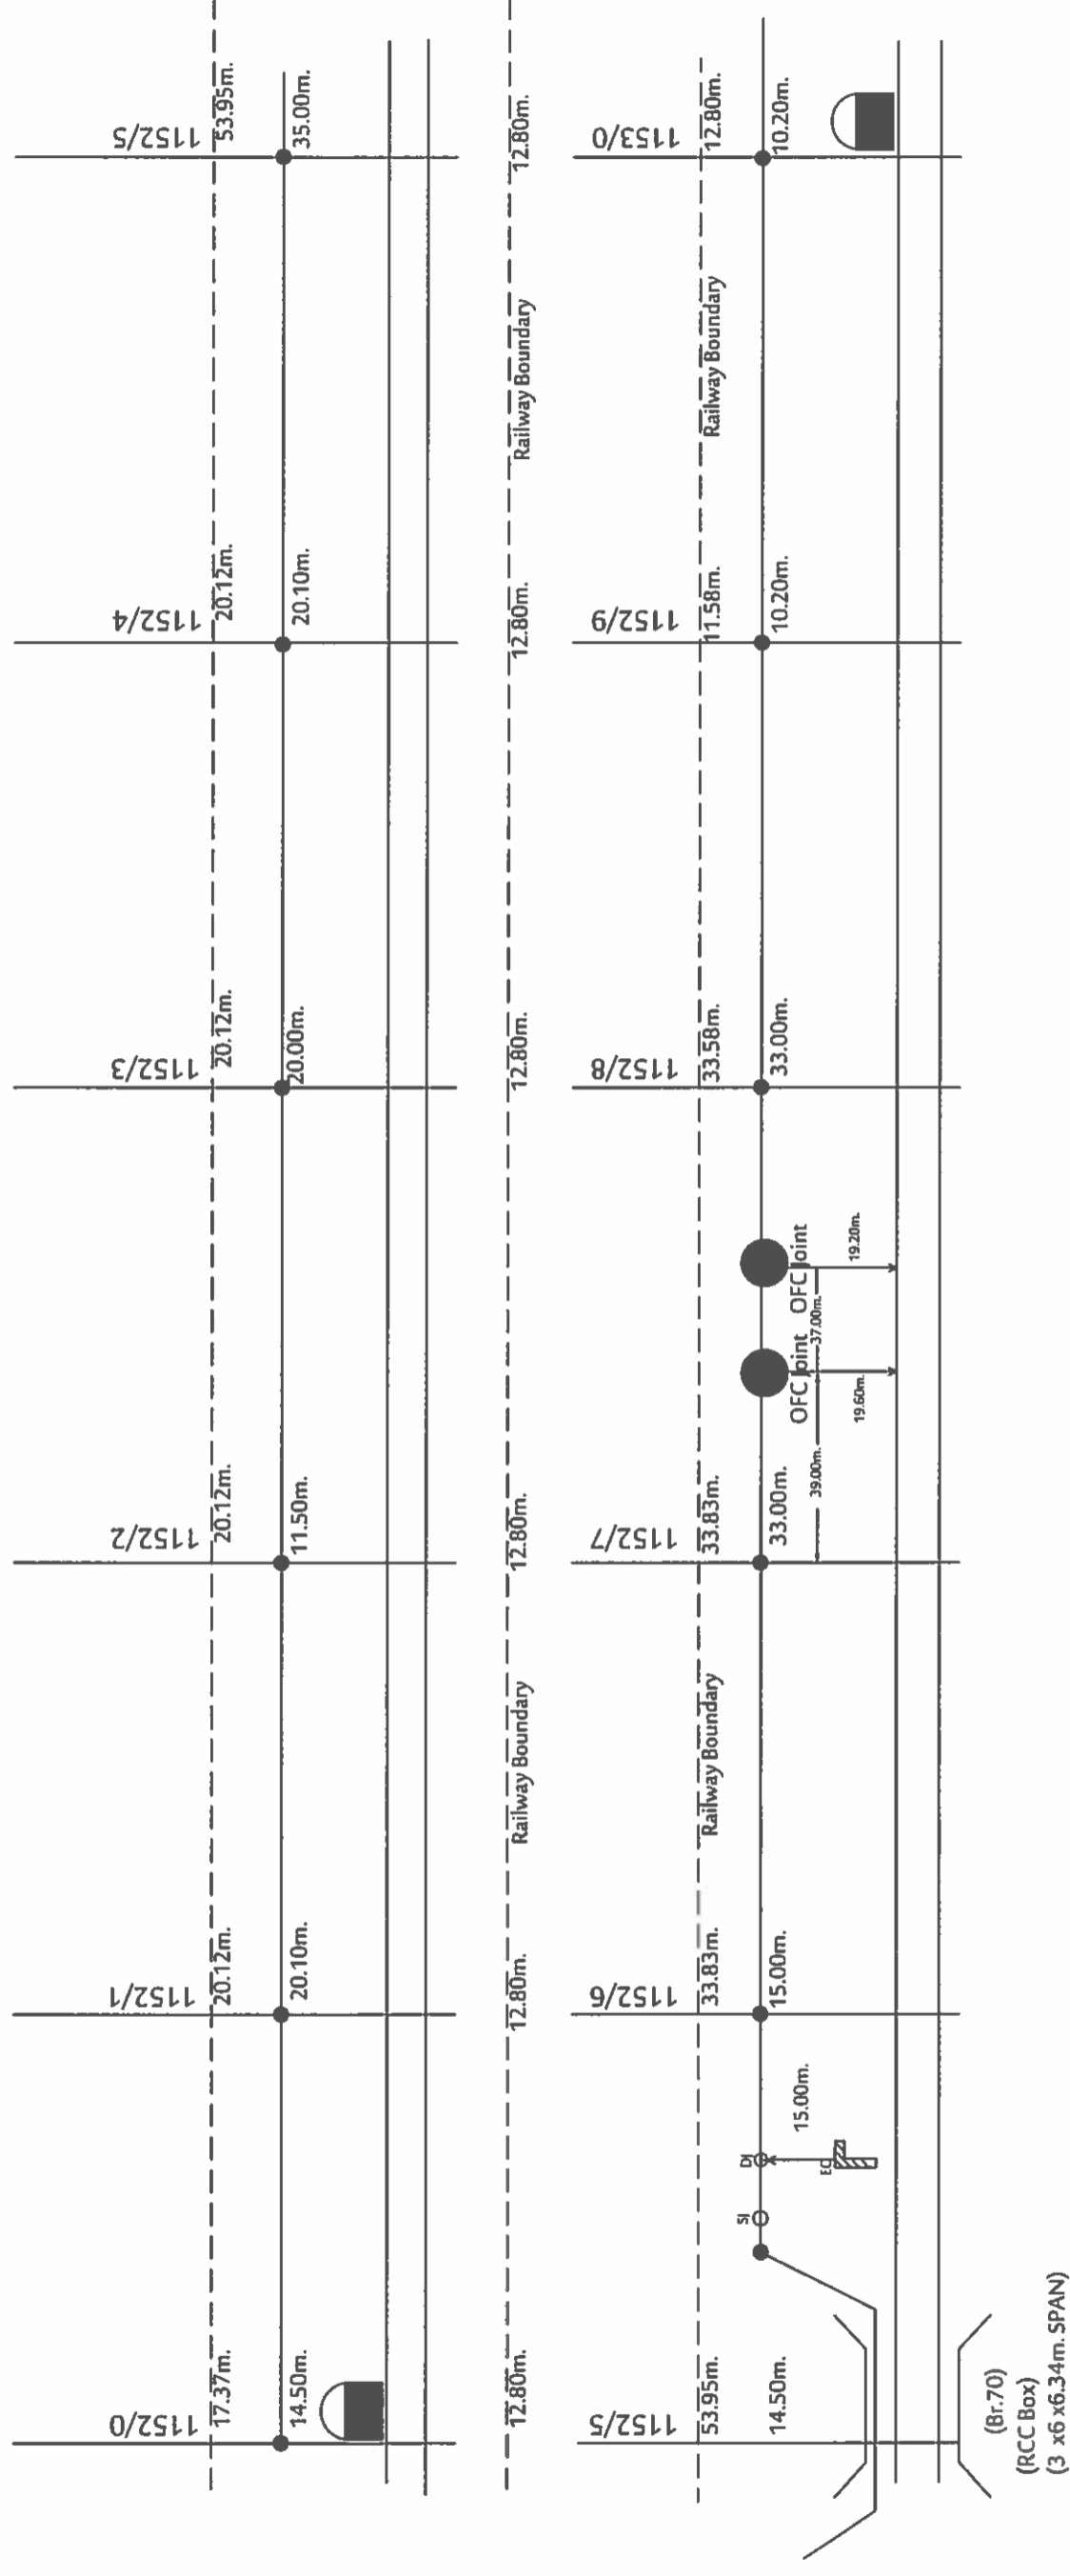

CABLE ROUTE PLAN FOR OFC, 6QUAD CABLE
in CHIRAI DONGRI - MANDLAFORT SECTION

NIR ←

MFR →

CID-MFR SECTION

SOUTH EAST CENTRAL RAILWAY, NAGPUR		APPROVED BY:	
ROUTE DIAGRAM OF OFC/6QUAD CABLE		Dy.CSTE/Con./NGP	
SECTION : CHIRAI DONGRI TO MANDLAFORT		DSTE/Con./NGP	
RAMA TELECOM PVT .LTD, KOLKATA		SSE(Tele)/Con./NIR	
CONTRACTOR		CHECKED BY:	
RAMA TELECOM PVT .LTD, KOLKATA		DSTE/Con./NGP	
SHEET NO: 16/25		Dy.CSTE/Con./NGP