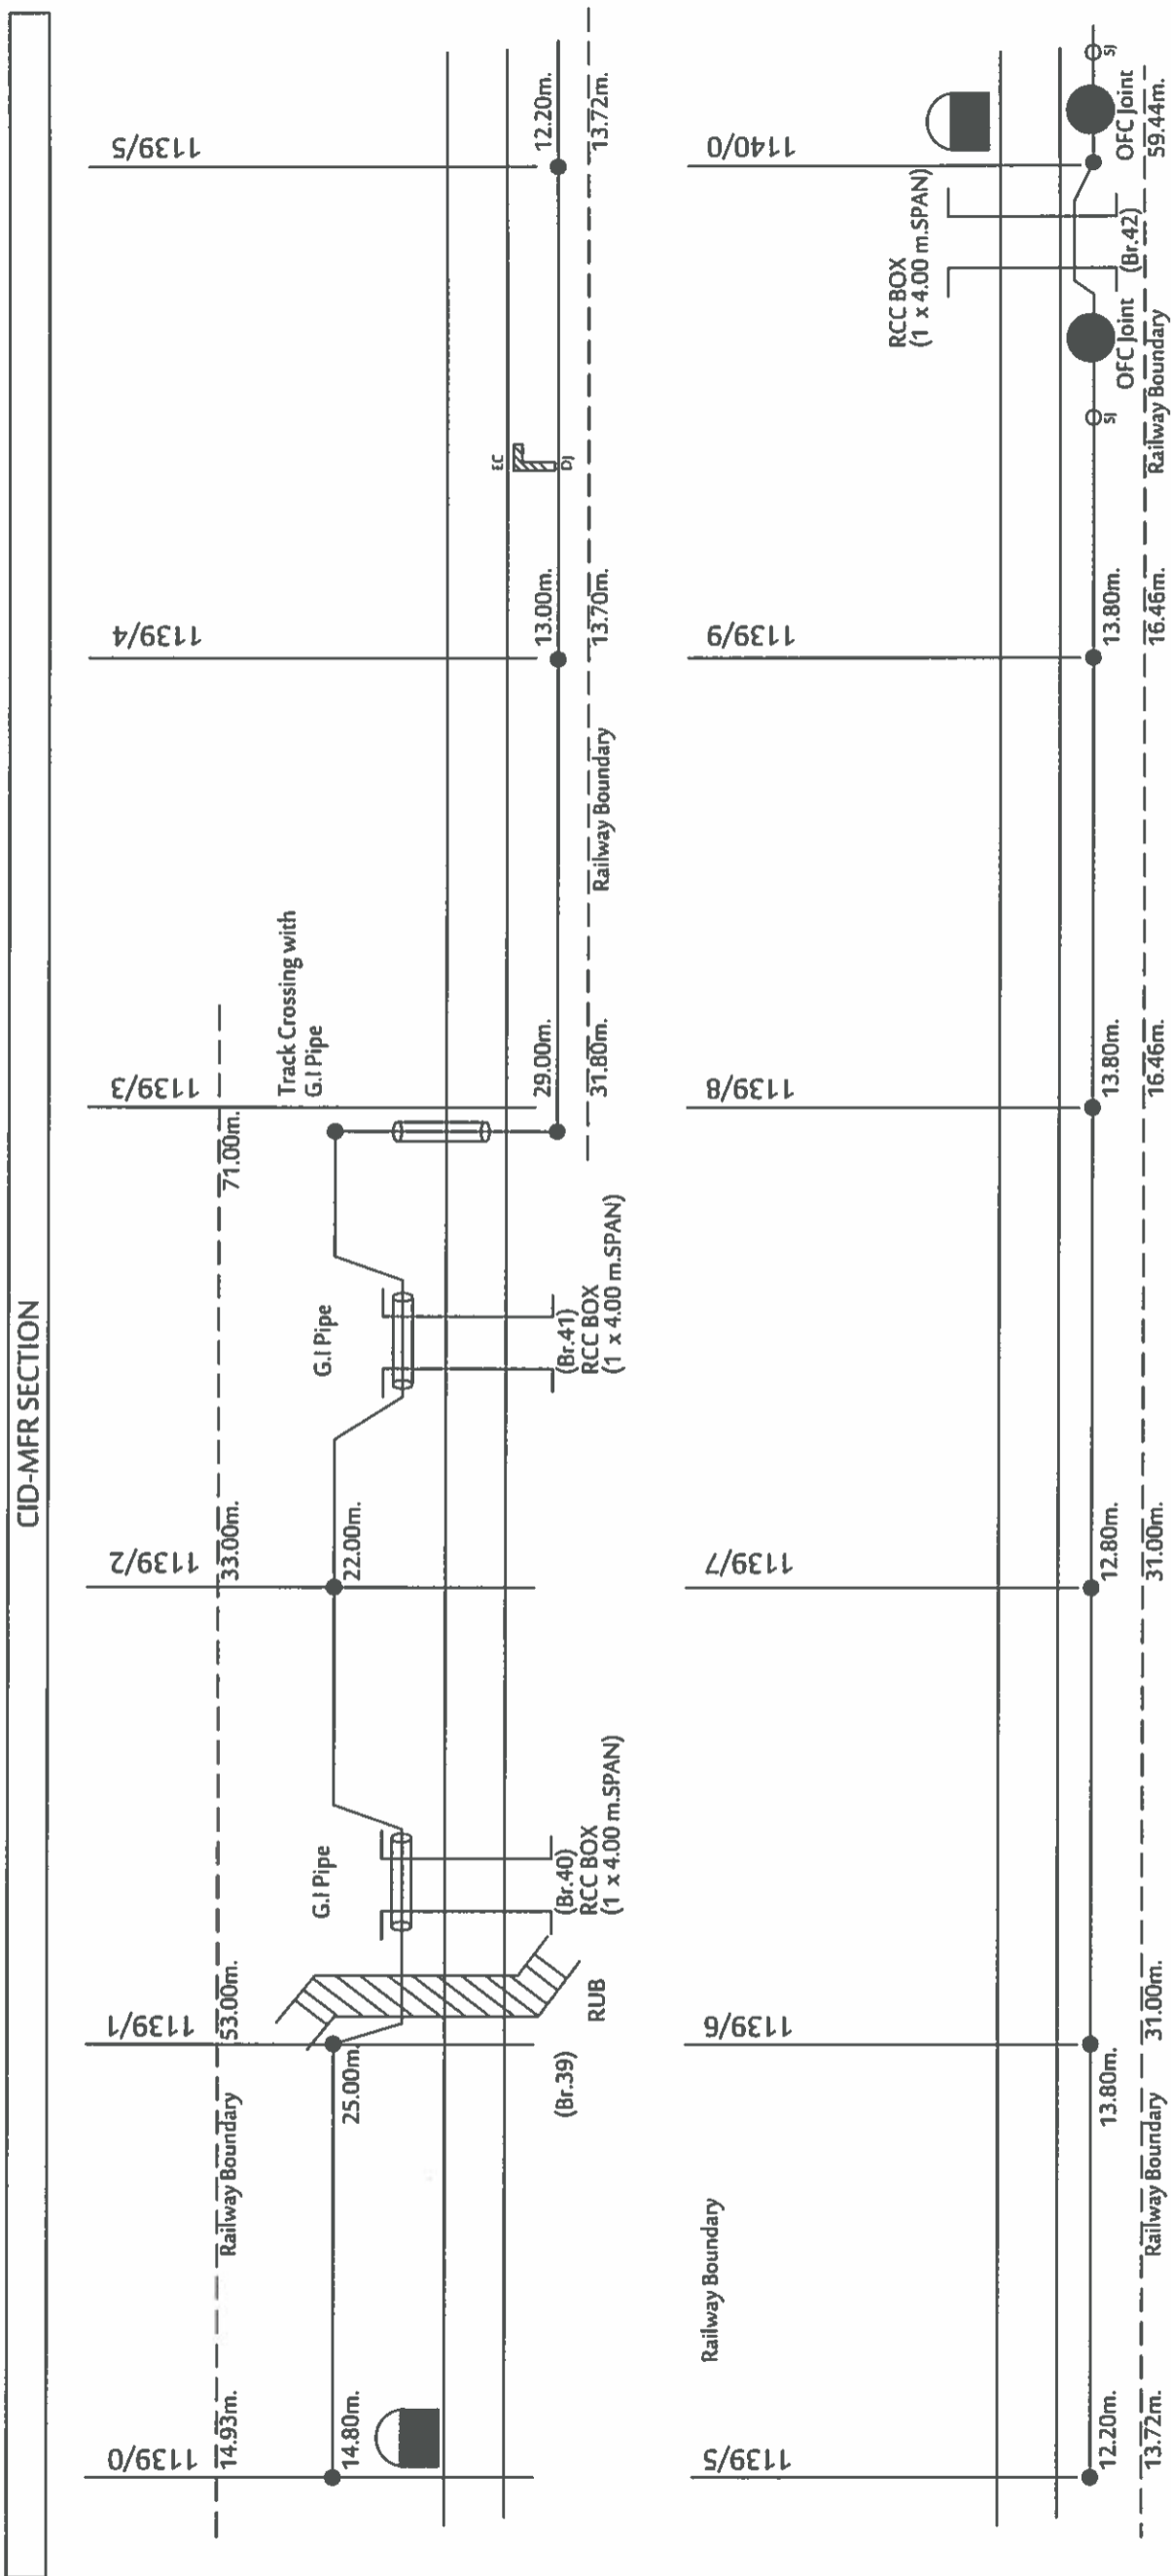

**CABLE ROUTE PLAN FOR OFC, 6QUAD CABLE
in CHIRAI DONGRI - MANDLAFORT SECTION**

NIR ←

→ MFR

SOUTH EAST CENTRAL RAILWAY, NAGPUR ROUTE DIAGRAM OF OFC/6QUAD CABLE SECTION : CHIRAI DONGRI TO MANDLAFORT RAMA TELECOM PVT .LTD, KOLKATA	CONTRACTOR RAMA TELECOM PVT.LTD, KOLKATA	CHECKED BY: SSE(Tele)/Con./NIR	APPROVED BY: DSTE/Con./NGP	SHEET NO: 3/25 Dy.CSTE/Con./NGP