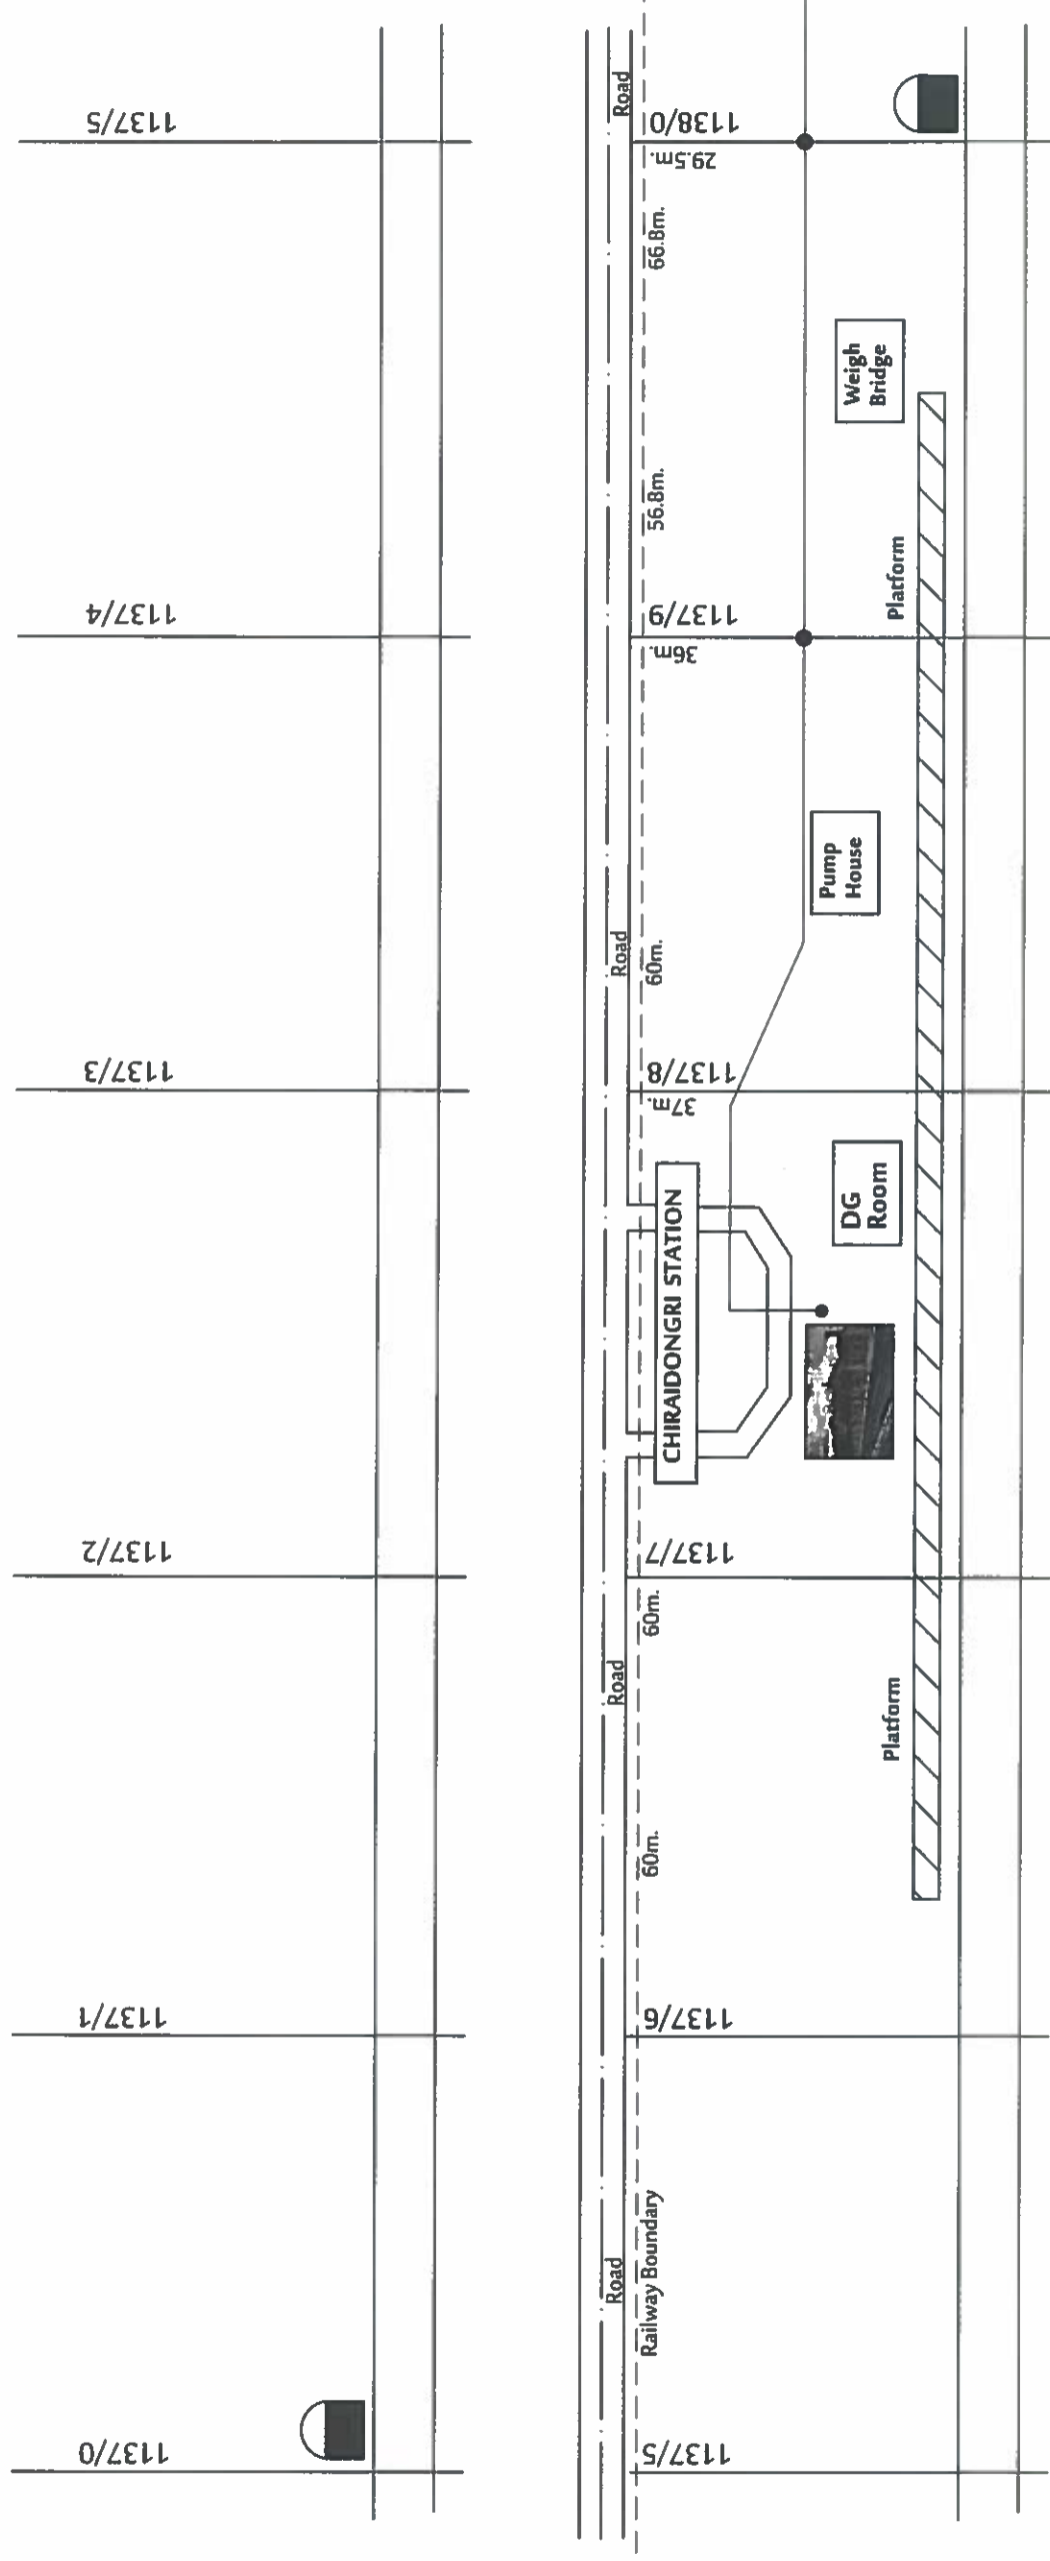

CABLE ROUTE PLAN FOR OFC, 6QUAD CABLE
in CHIRAI DONGRI - MANDLAFORT SECTION

NIR

MFR

CID-MFR SECTION

SOUTH EAST CENTRAL RAILWAY, NAGPUR
ROUTE DIAGRAM OF OFC/6QUAD CABLE
SECTION : CHIRAI DONGRI TO
MANDLAFORT
RAMA TELECOM PVT .LTD, KOLKATA

CONTRACTOR
Rama Telecom Pvt Ltd
RAMA TELECOM PVT LTD, KOLKATA

CHECKED BY:
20/01/2021
SSE(Tele)/Con./NIR

APPROVED BY:
21/1/21
DSTE/Con./NGP

APPROVED BY:
26/1/21
Dy.CSTE/Con./NGP

SHEET NO: 1/25