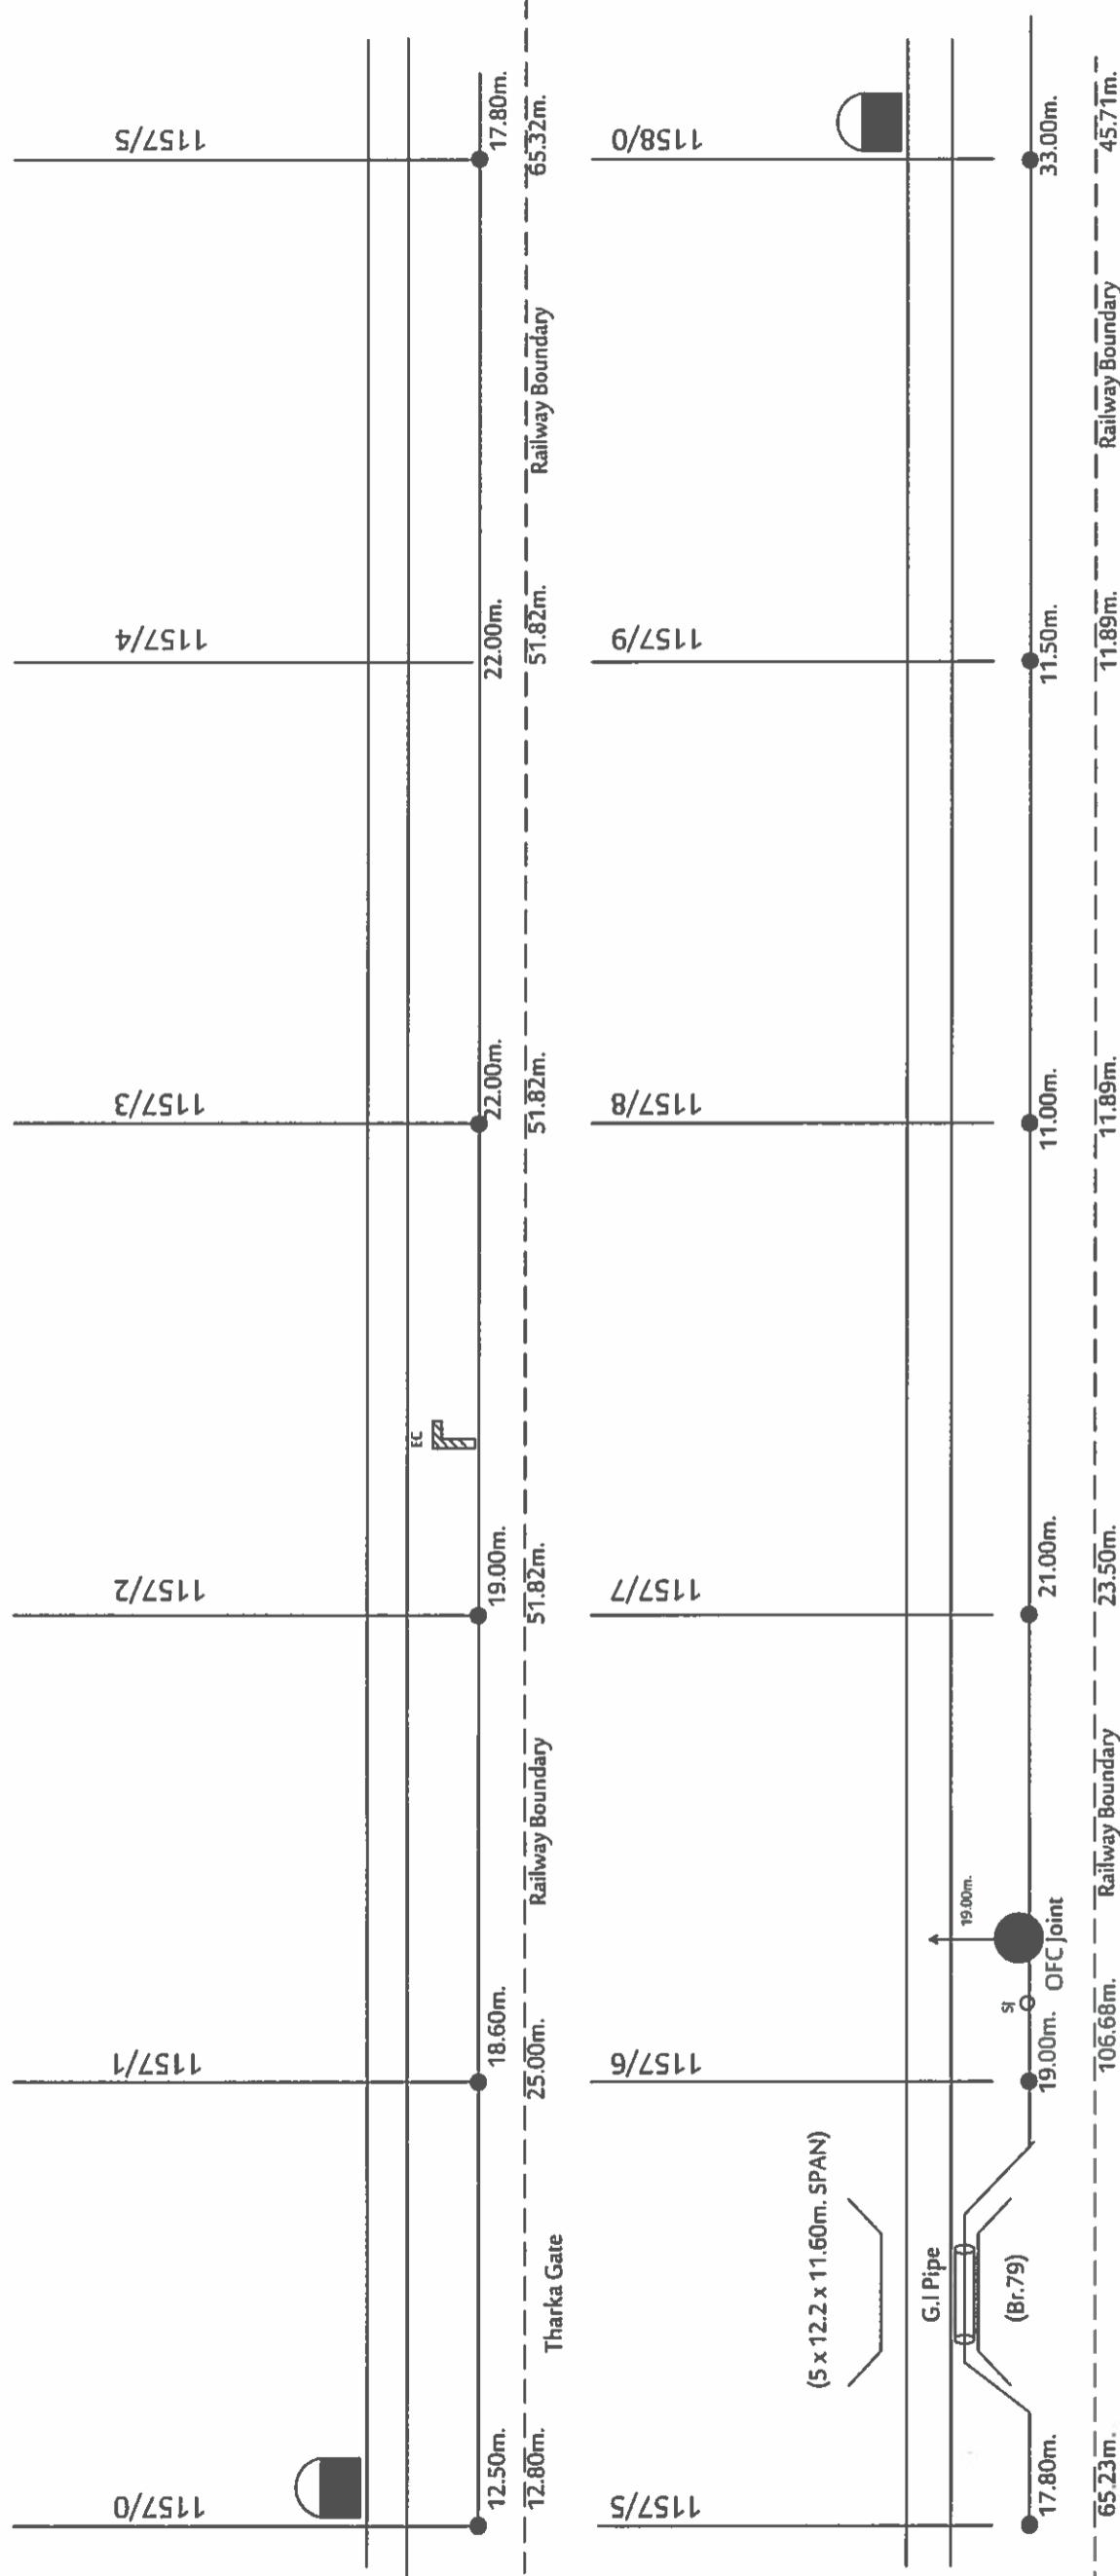

SOUTH EAST CENTRAL RAILWAY, NAGPUR
ROUTE DIAGRAM OF OFC/6QUAD CABLE
SECTION : CHIRAI DONGRI TO
MANDLA FORT
RAMA TELECOM PVT .LTD, KOLKATA

CONTRACTOR
Rama Telecom Pvt. Ltd.
RAMA TELECOM PVT. LTD, KOLKATA