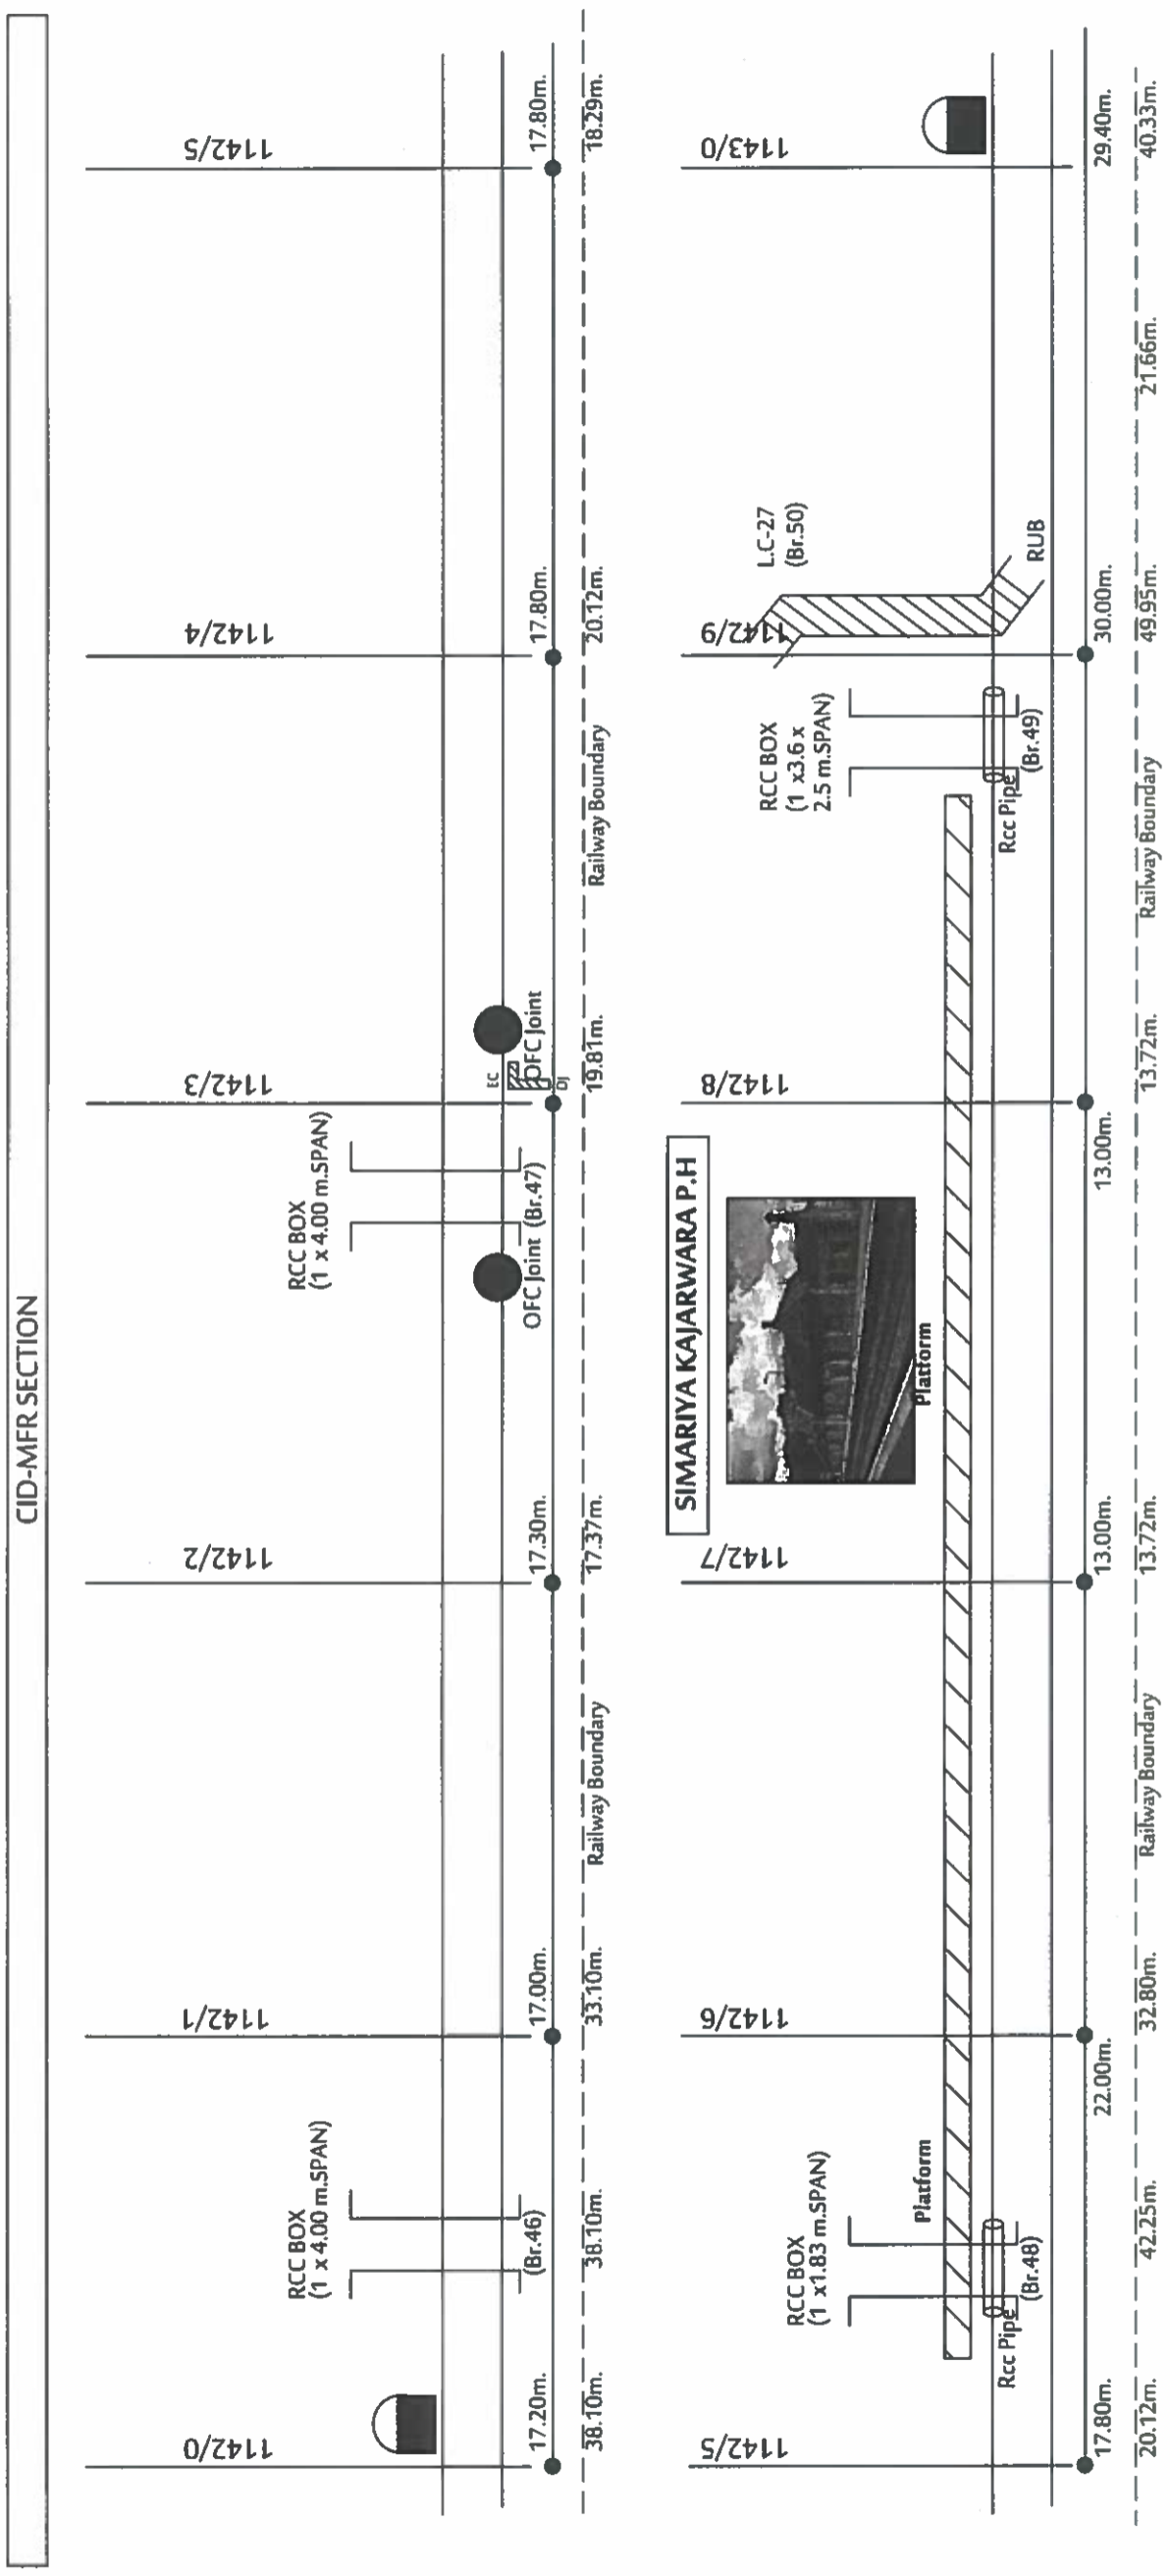

CABLE ROUTE PLAN FOR OFC, 6QUAD CABLE
in CHIRAI DONGRI - MANDLAFORT SECTION

NIR

MFR

SOUTH EAST CENTRAL RAILWAY, NAGPUR
ROUTE DIAGRAM OF OFC/6QUAD CABLE
SECTION : CHIRAI DONGRI TO
MANDLAFORT
RAMA TELECOM PVT .LTD, KOLKATA

CONTRACTOR
Rama Telecom Pvt. Ltd.
RAMA TELECOM PVT. LTD, KOLKATA

CHECKED BY:
[Signature]
SSE(Tele)/Con./NIR

APPROVED BY:
[Signature]
DSTE/Con./NGP

APPROVED BY:
[Signature]
Dy.CSTE/Con./NGP

SHEET NO: 6/25