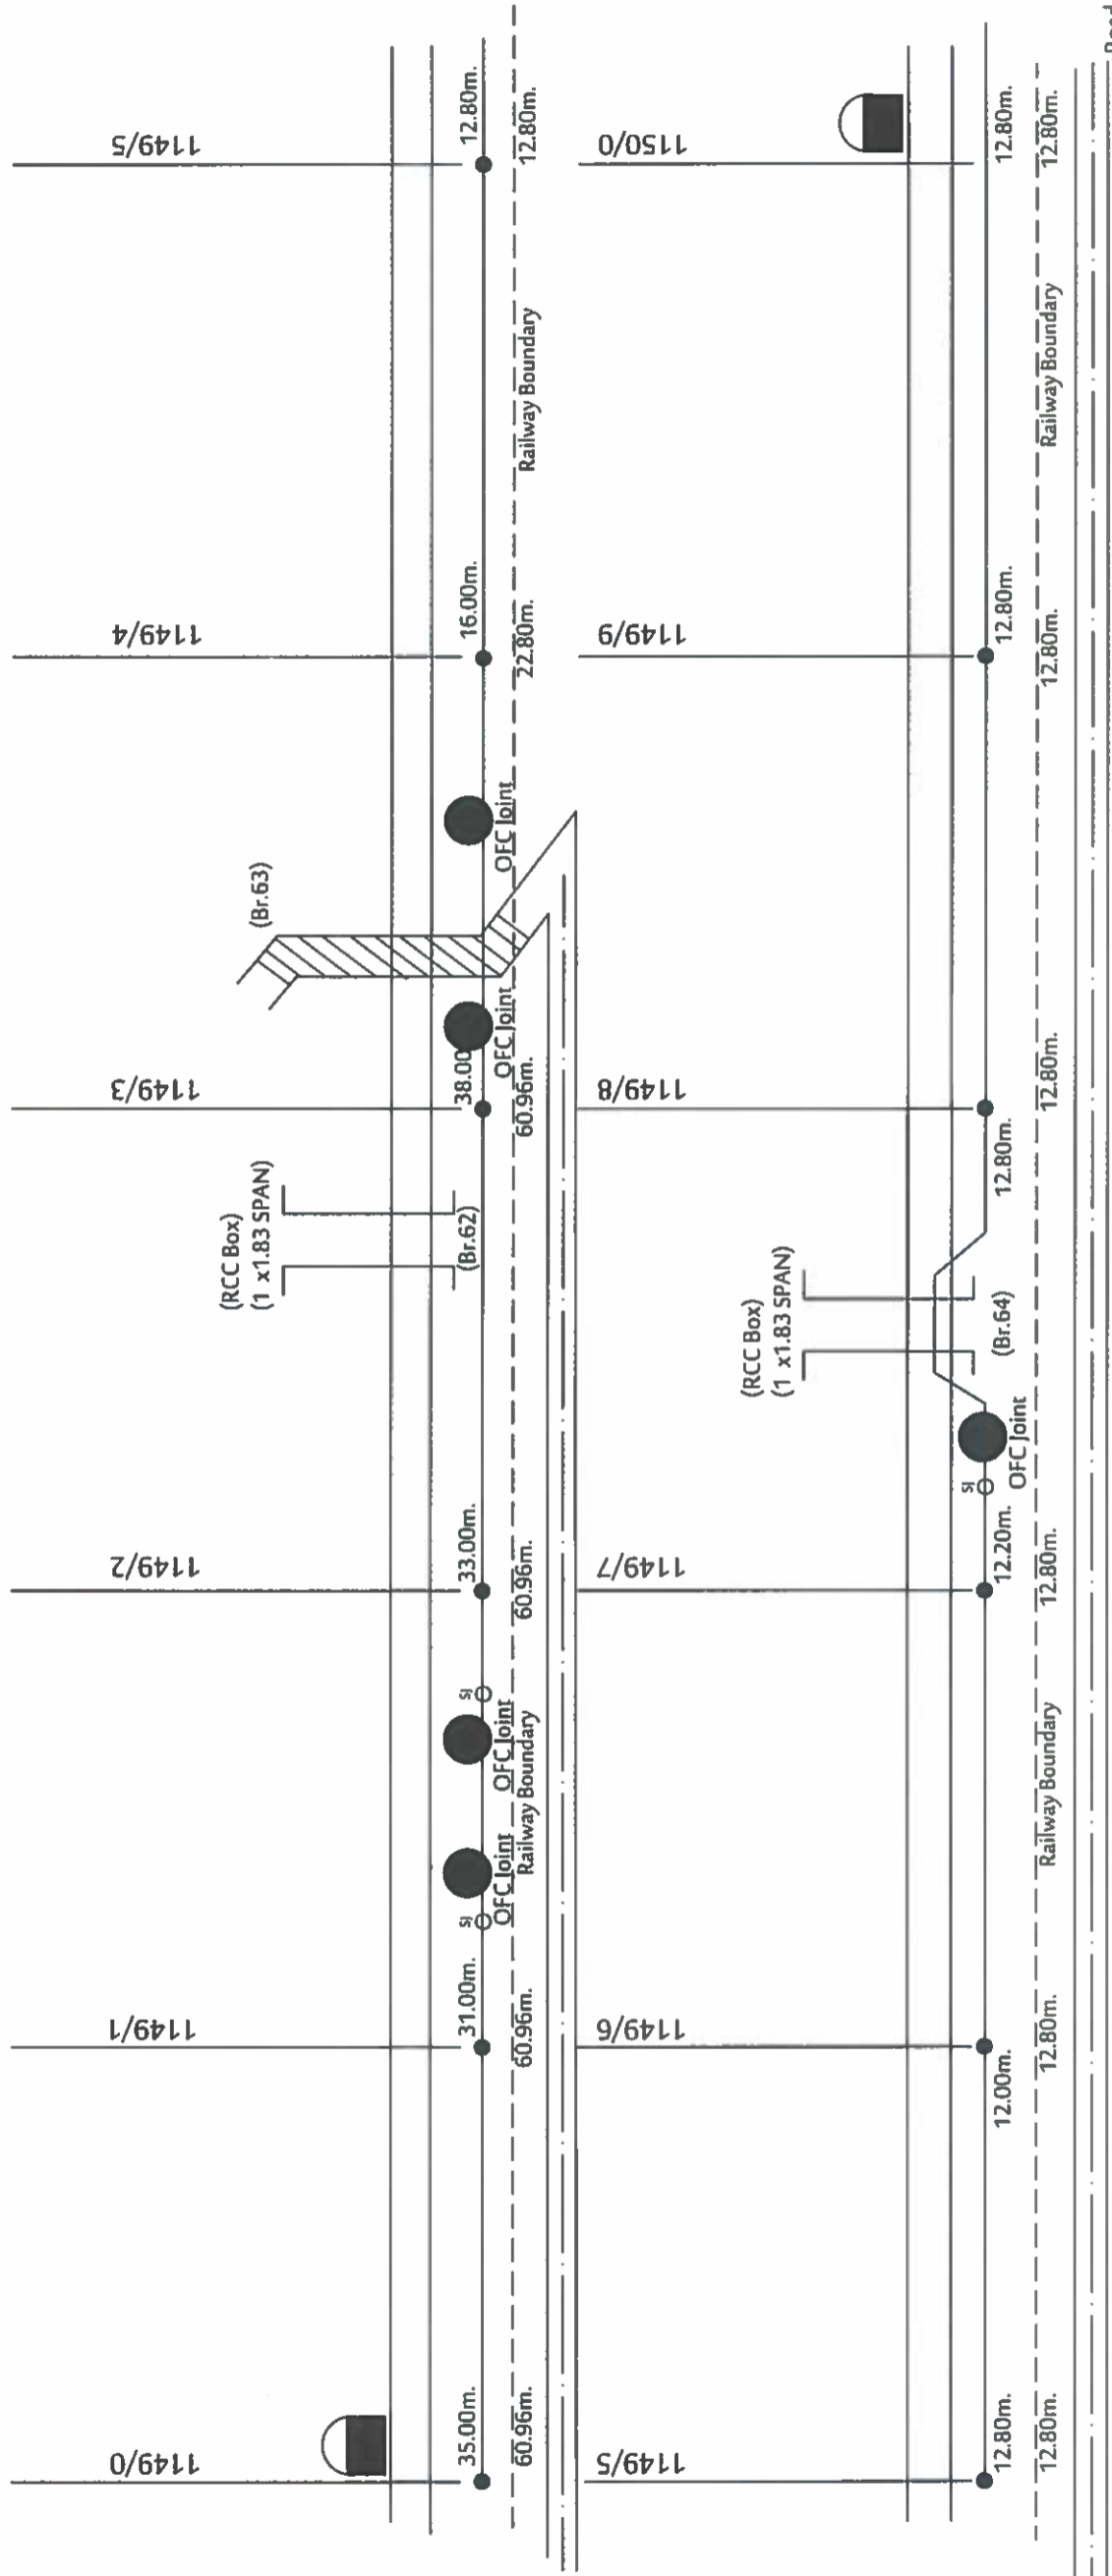

**CABLE ROUTE PLAN FOR OFC, 6QUAD CABLE
in CHIRAI DONGRI - MANDLA FORT SECTION**

NIR ←

MFR →

CID-MFR SECTION

CABLE ROUTE PLAN FOR OFC, 6QUAD CABLE
in CHIRAI DONGRI - MANDLAFORT SECTION

NIR

MFR

CID-MFR SECTION