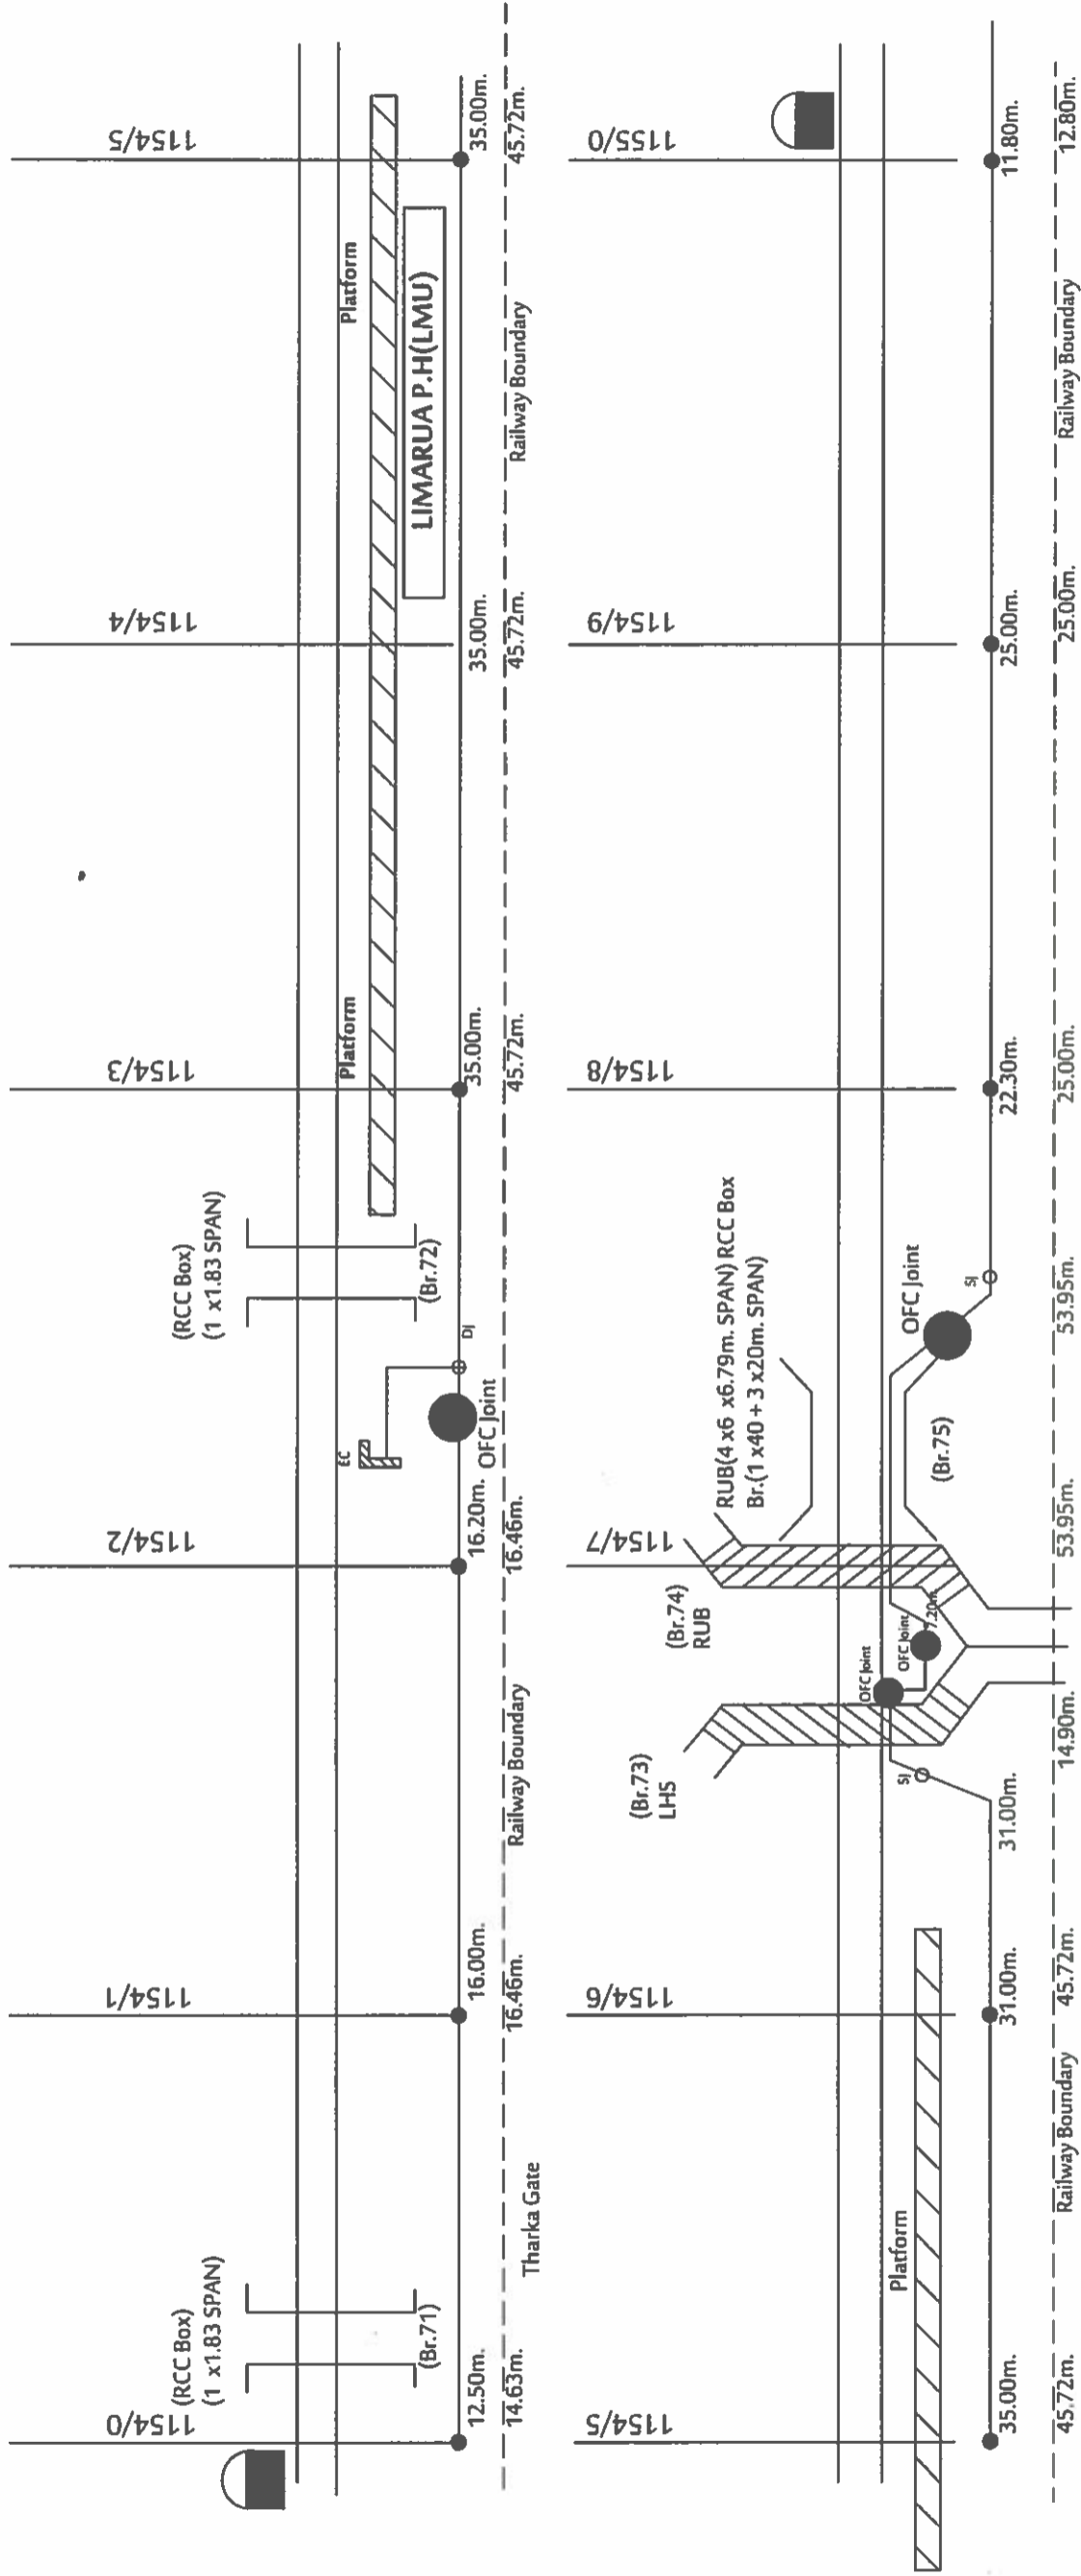

CABLE ROUTE PLAN FOR OFC, 6QUAD CABLE in CHIRAI DONGRI - MANDLAFORT SECTION

NIR ←

MFR →

CID-MFR SECTION

SOUTH EAST CENTRAL RAILWAY, NAGPUR
ROUTE DIAGRAM OF OFC/6QUAD CABLE
SECTION : CHIRAI DONGRI TO
MANDLAFORT
RAMA TELECOM PVT .LTD, KOLKATA

CONTRACTOR

RAMA TELECOM PVT. LTD, KOLKATA

CHECKED BY:

SSE(Tele)/Con./NIR

APPROVED BY:

DSTE/Con./NGP

APPROVED BY:

Dy.CSTE/Con./NGP

SHEET NO: 18/25