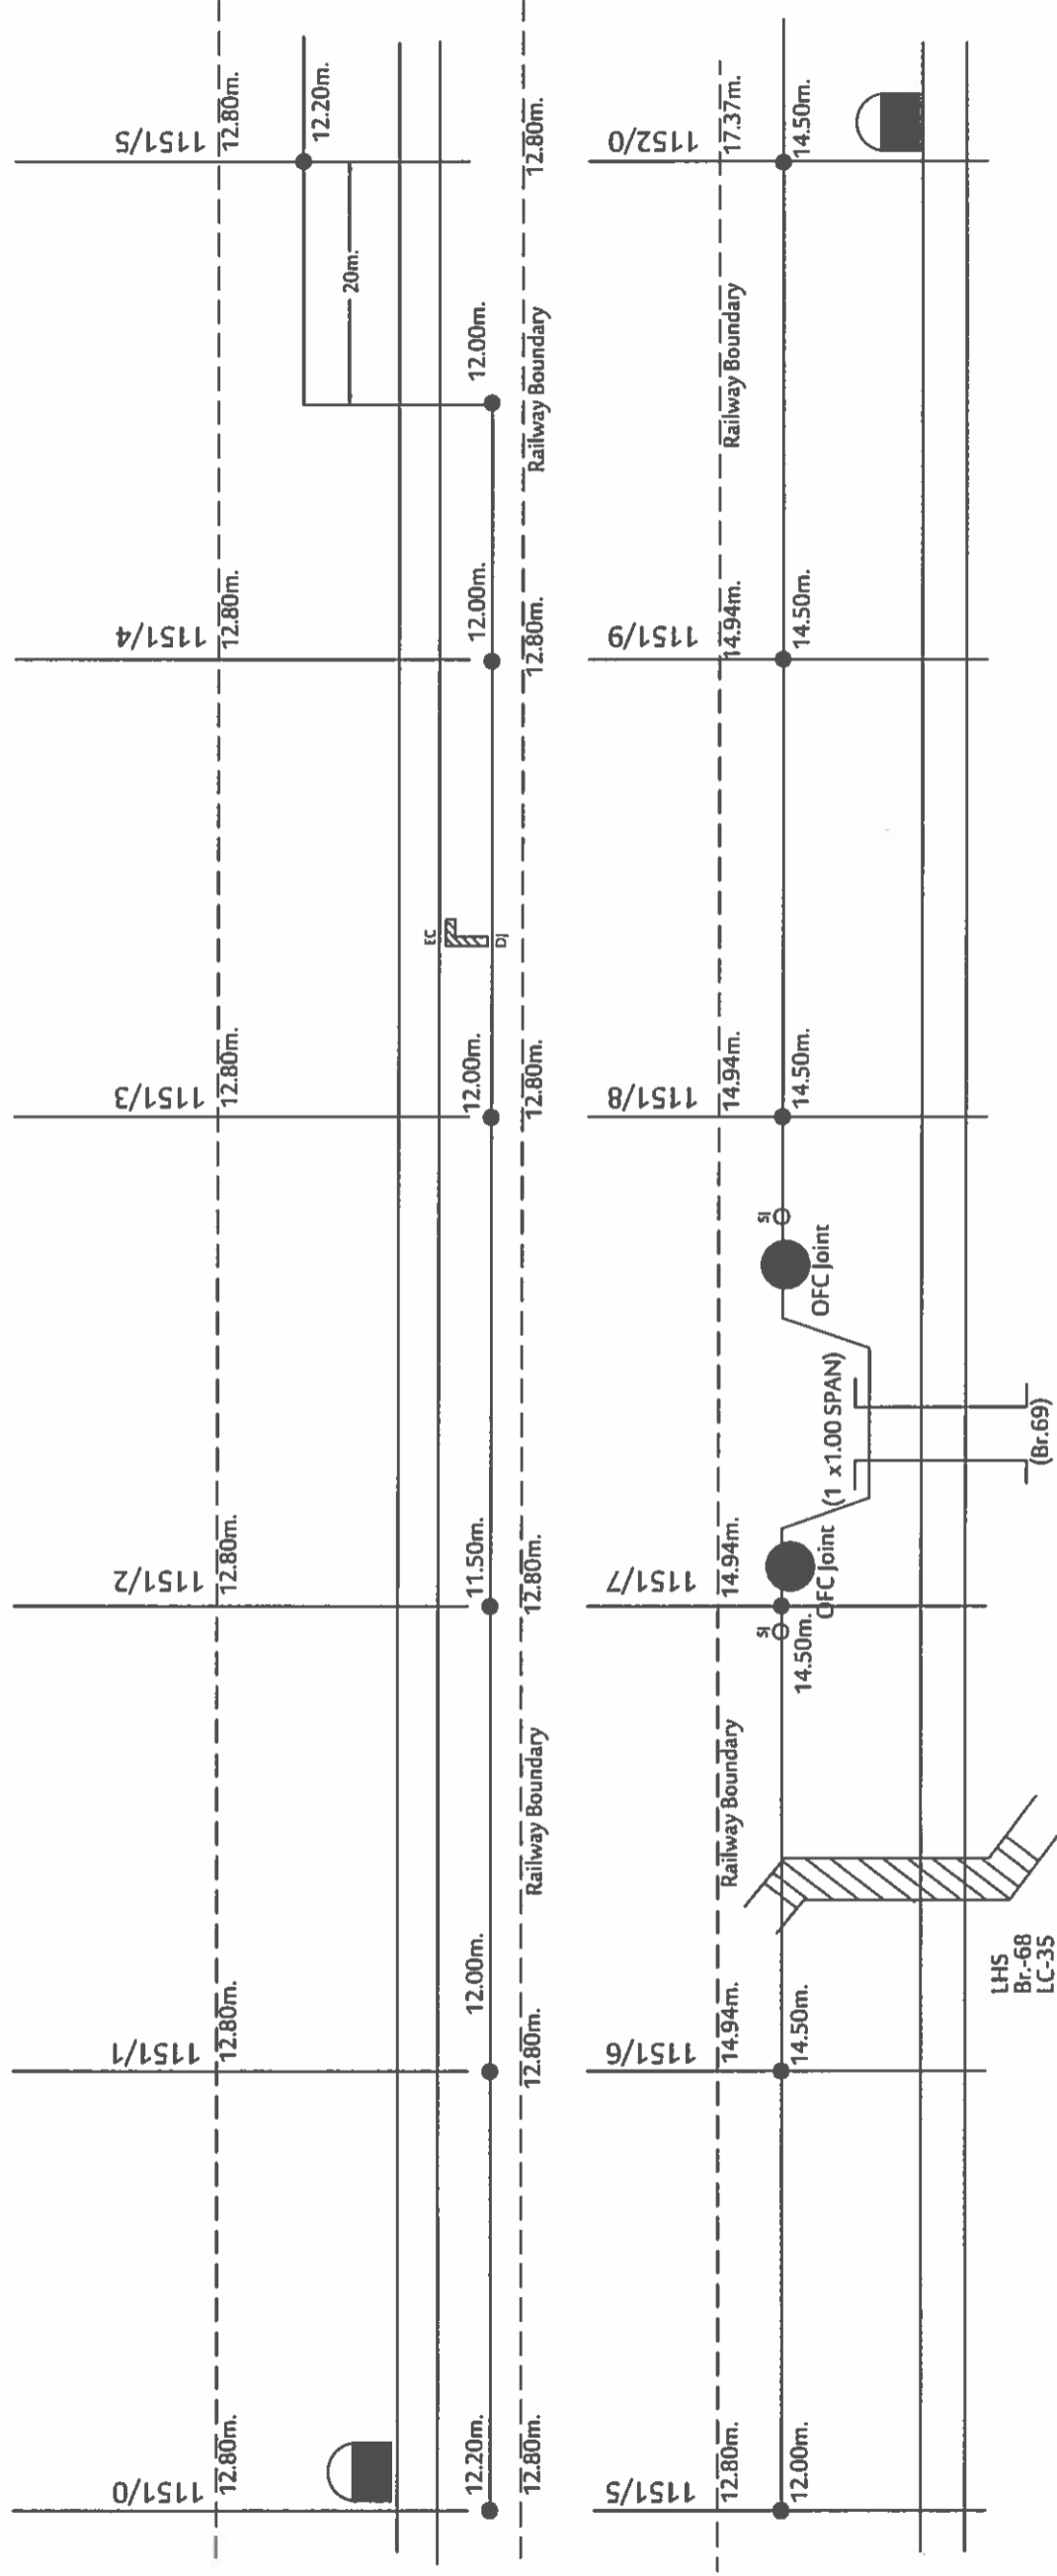

CABLE ROUTE PLAN FOR OFC, 6QUAD CABLE
in CHIRAI DONGRI - MANDLA FORT SECTION

NIR

MFR

CID-MFR SECTION

Road

SOUTH EAST CENTRAL RAILWAY, NAGPUR
ROUTE DIAGRAM OF OFC/6QUAD CABLE
SECTION : CHIRAI DONGRI TO
MANDLA FORT
RAMA TELECOM PVT .LTD, KOLKATA

CONTRACTOR

Signature
RAMA TELECOM PVT. LTD, KOLKATA

CHECKED BY:

Signature
SSE(Tele)/Con./NIR

APPROVED BY:

Signature
Dy.CSTE/Con./NGP

SHEET NO: 15/25