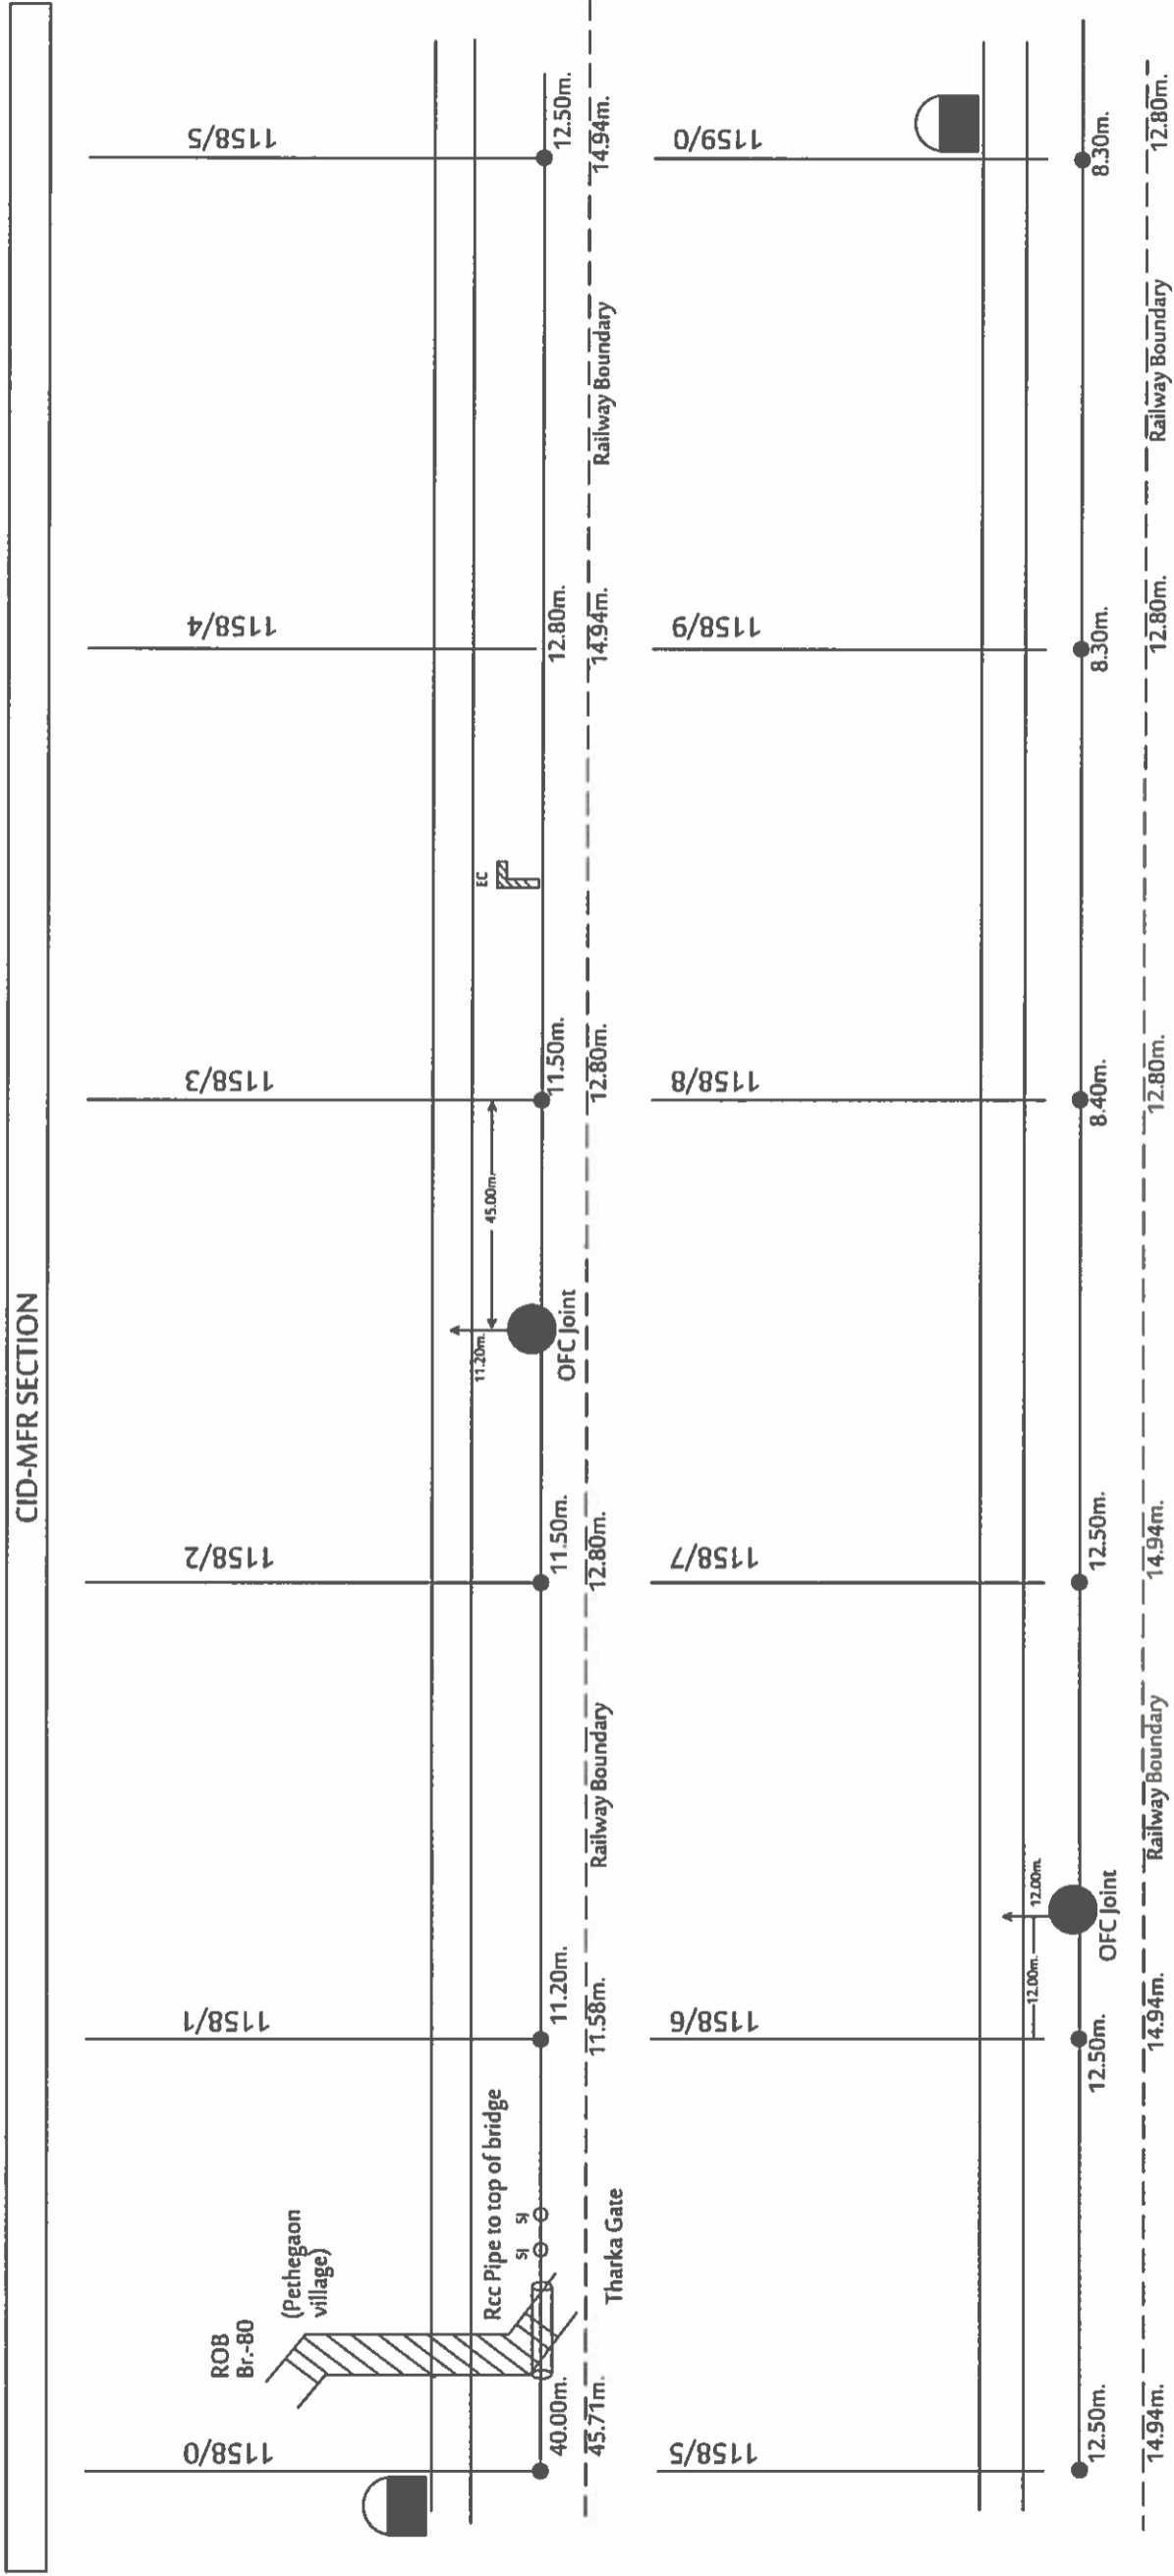

CABLE ROUTE PLAN FOR OFC, 6QUAD CABLE
in CHIRAI DONGRI - MANDLA FORT SECTION

NIR

MFR

CID-MFR SECTION

SOUTH EAST CENTRAL RAILWAY, NAGPUR ROUTE DIAGRAM OF OFC/6QUAD CABLE SECTION : CHIRAI DONGRI TO MANDLA FORT RAMA TELECOM PVT .LTD, KOLKATA		CONTRACTOR <i>Rama Telecom Pvt. Ltd.</i> RAMA TELECOM PVT. LTD, KOLKATA		CHECKED BY: <i>[Signature]</i> SSE(Tele)/Con./NIIR		APPROVED BY: <i>[Signature]</i> Dy.CSTE/Con./NGP		SHEET NO: 22/25