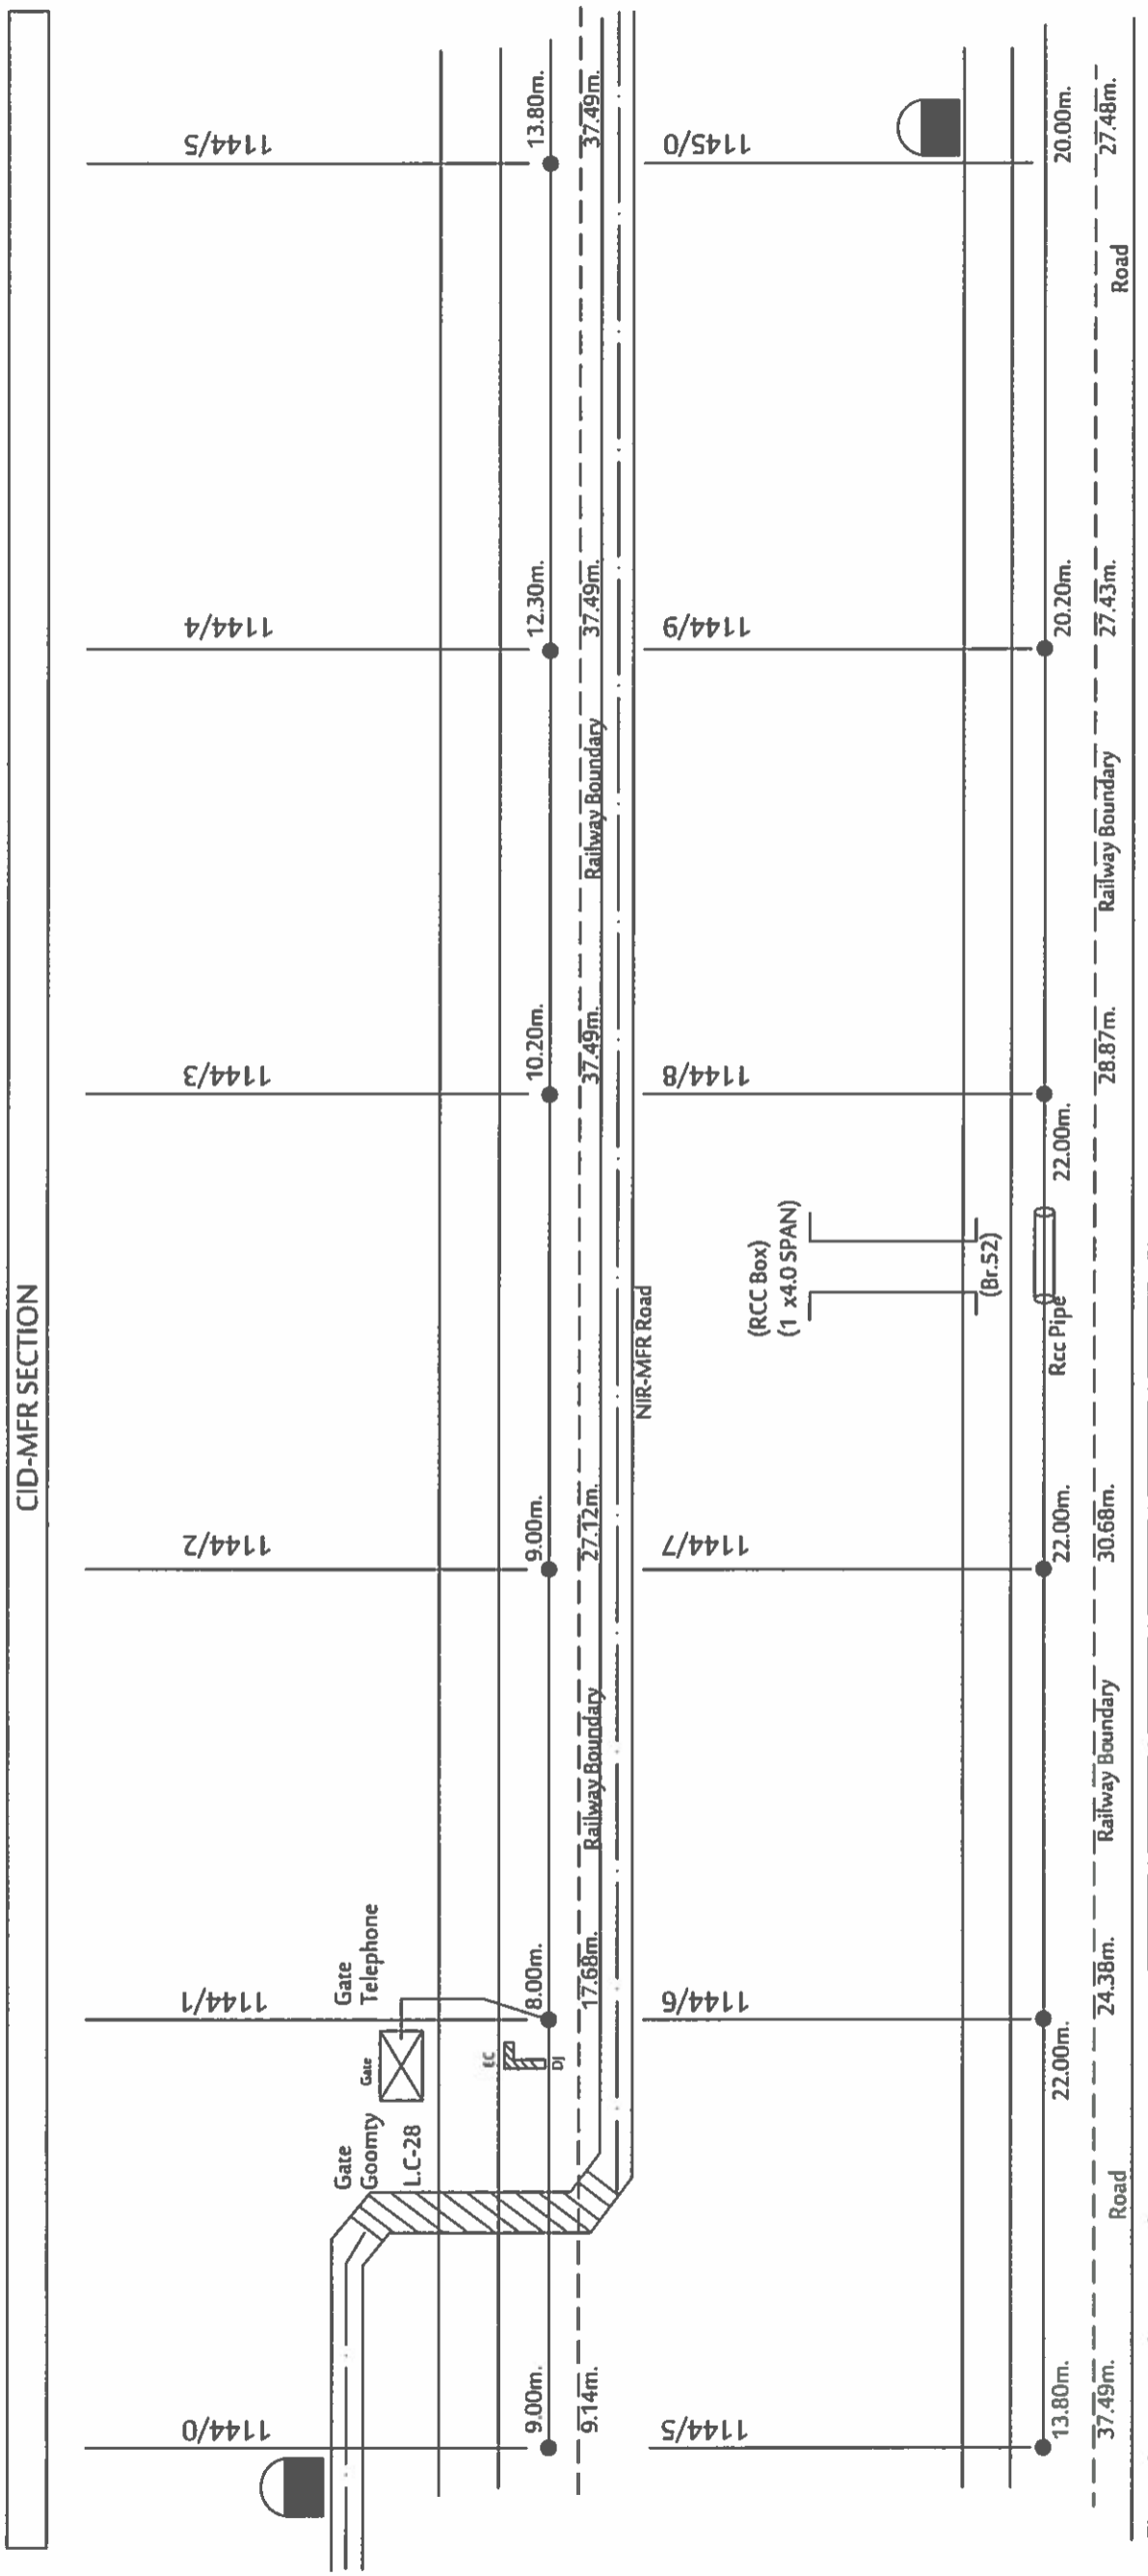

**CABLE ROUTE PLAN FOR OFC, 6QUAD CABLE
in CHIRAI DONGRI - MANDLAFORT SECTION**

NIR

MFR

SOUTH EAST CENTRAL RAILWAY, NAGPUR ROUTE DIAGRAM OF OFC/6QUAD CABLE SECTION : CHIRAI DONGRI TO MANDLAFORT RAMA TELECOM PVT .LTD, KOLKATA		CONTRACTOR RAMA TELECOM PVT. LTD, KOLKATA	CHECKED BY: SSE(Tele)/Con./NIR	APPROVED BY: Dy.CSTE/Con./NGP	SHEET NO: 8/25