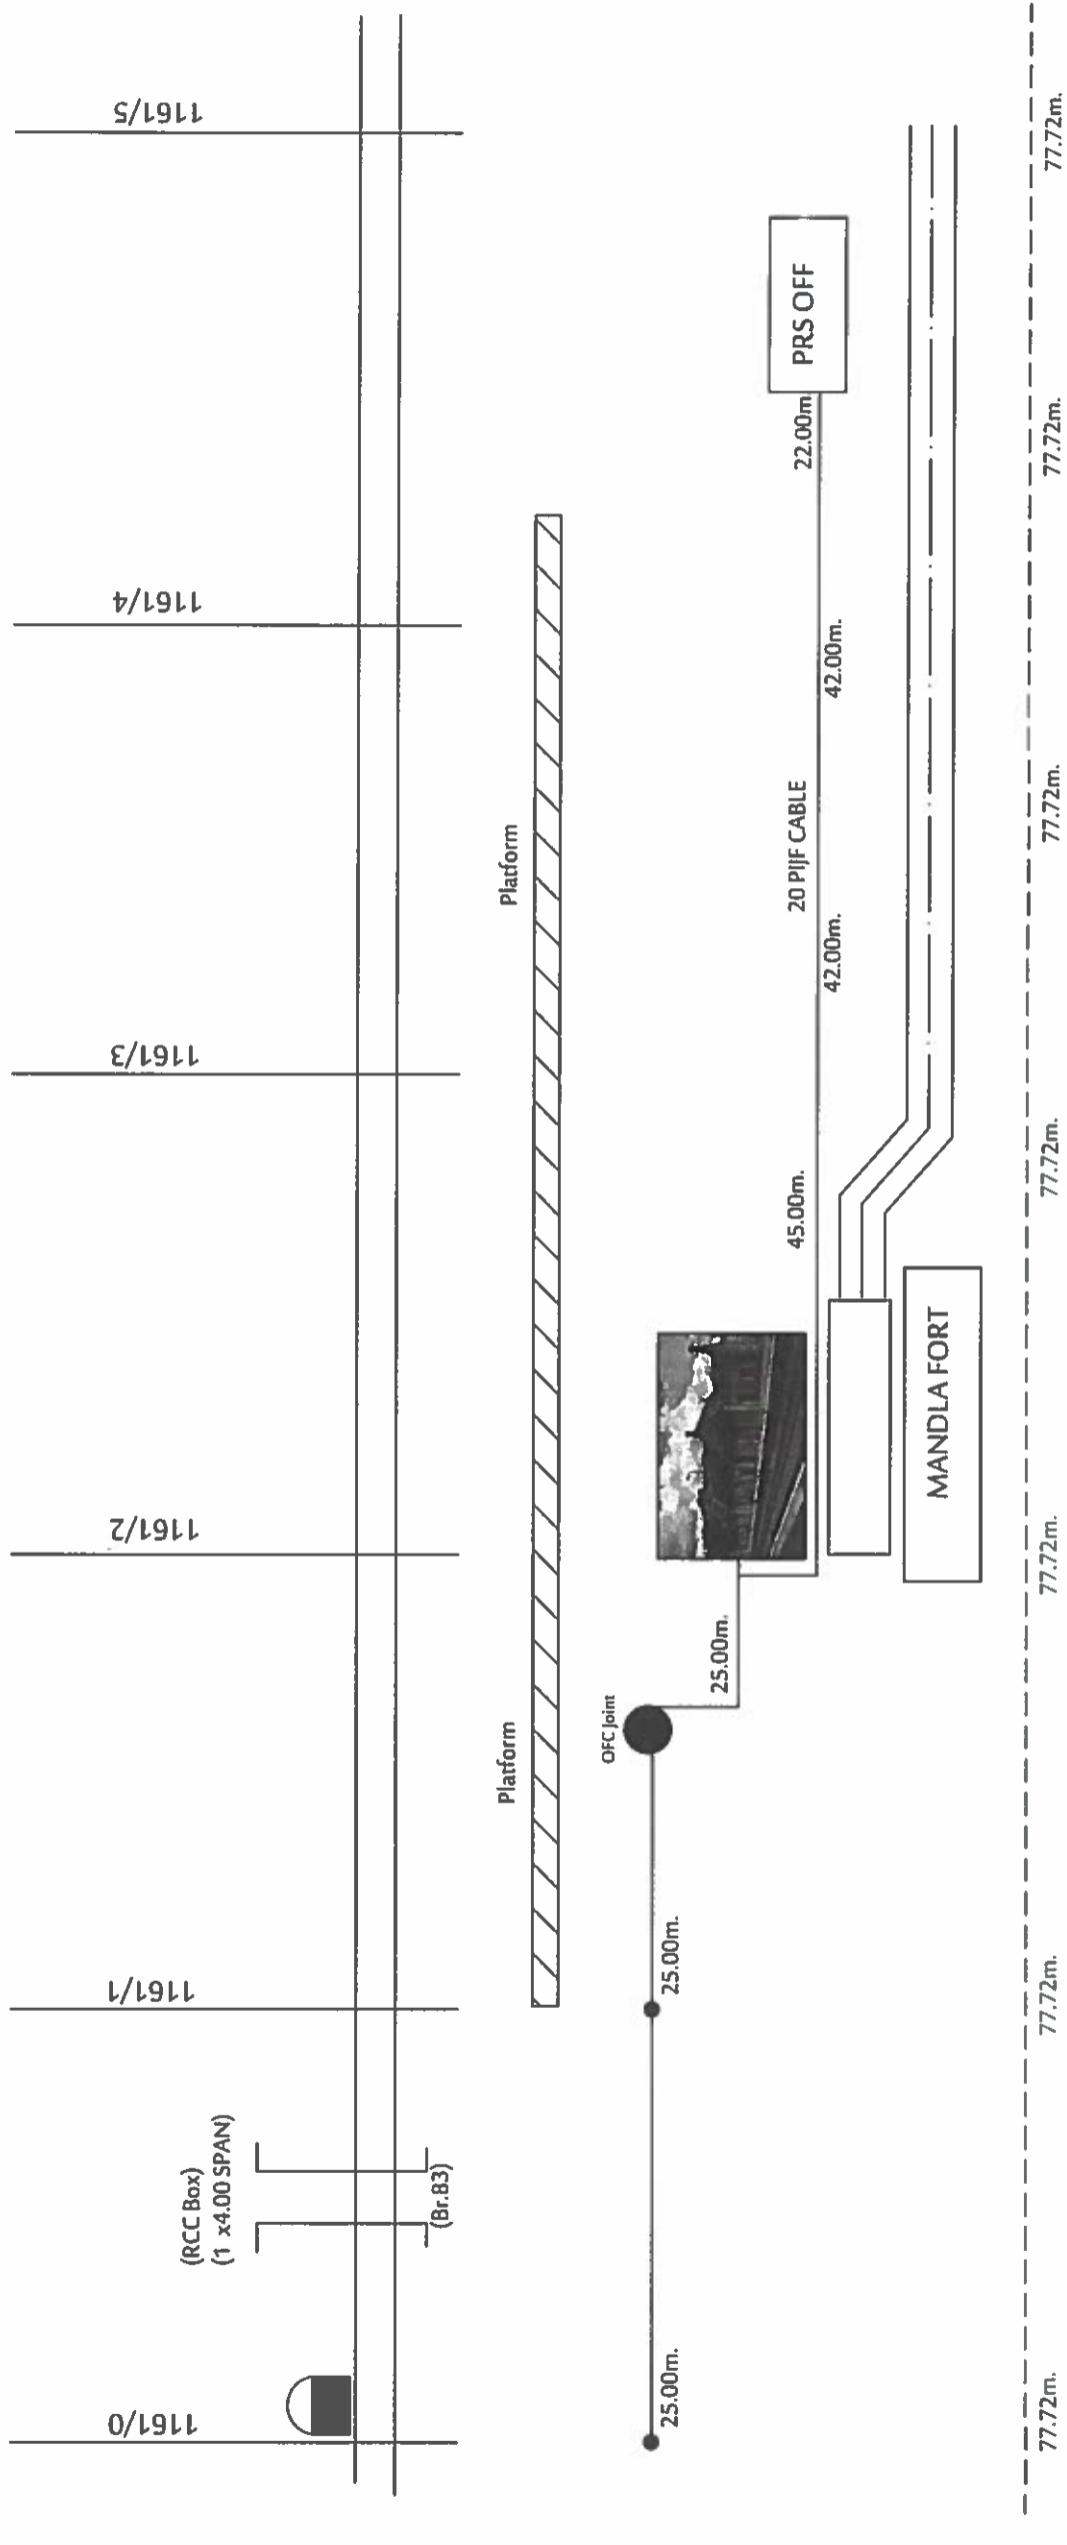

CHECKED BY:
Asst
SSE(Tele)/Con./NIR

APPROVED BY:
Sudam
24/11/21
DSTE/Con./NGP

Dy.CSTE/Con./NGP
SHEET NO: 24/25

CABLE ROUTE PLAN FOR OFC, 6QUAD CABLE
in CHIRAI DONGRI - MANDLA FORT SECTION

NIR

MFR

CID-MFR SECTION