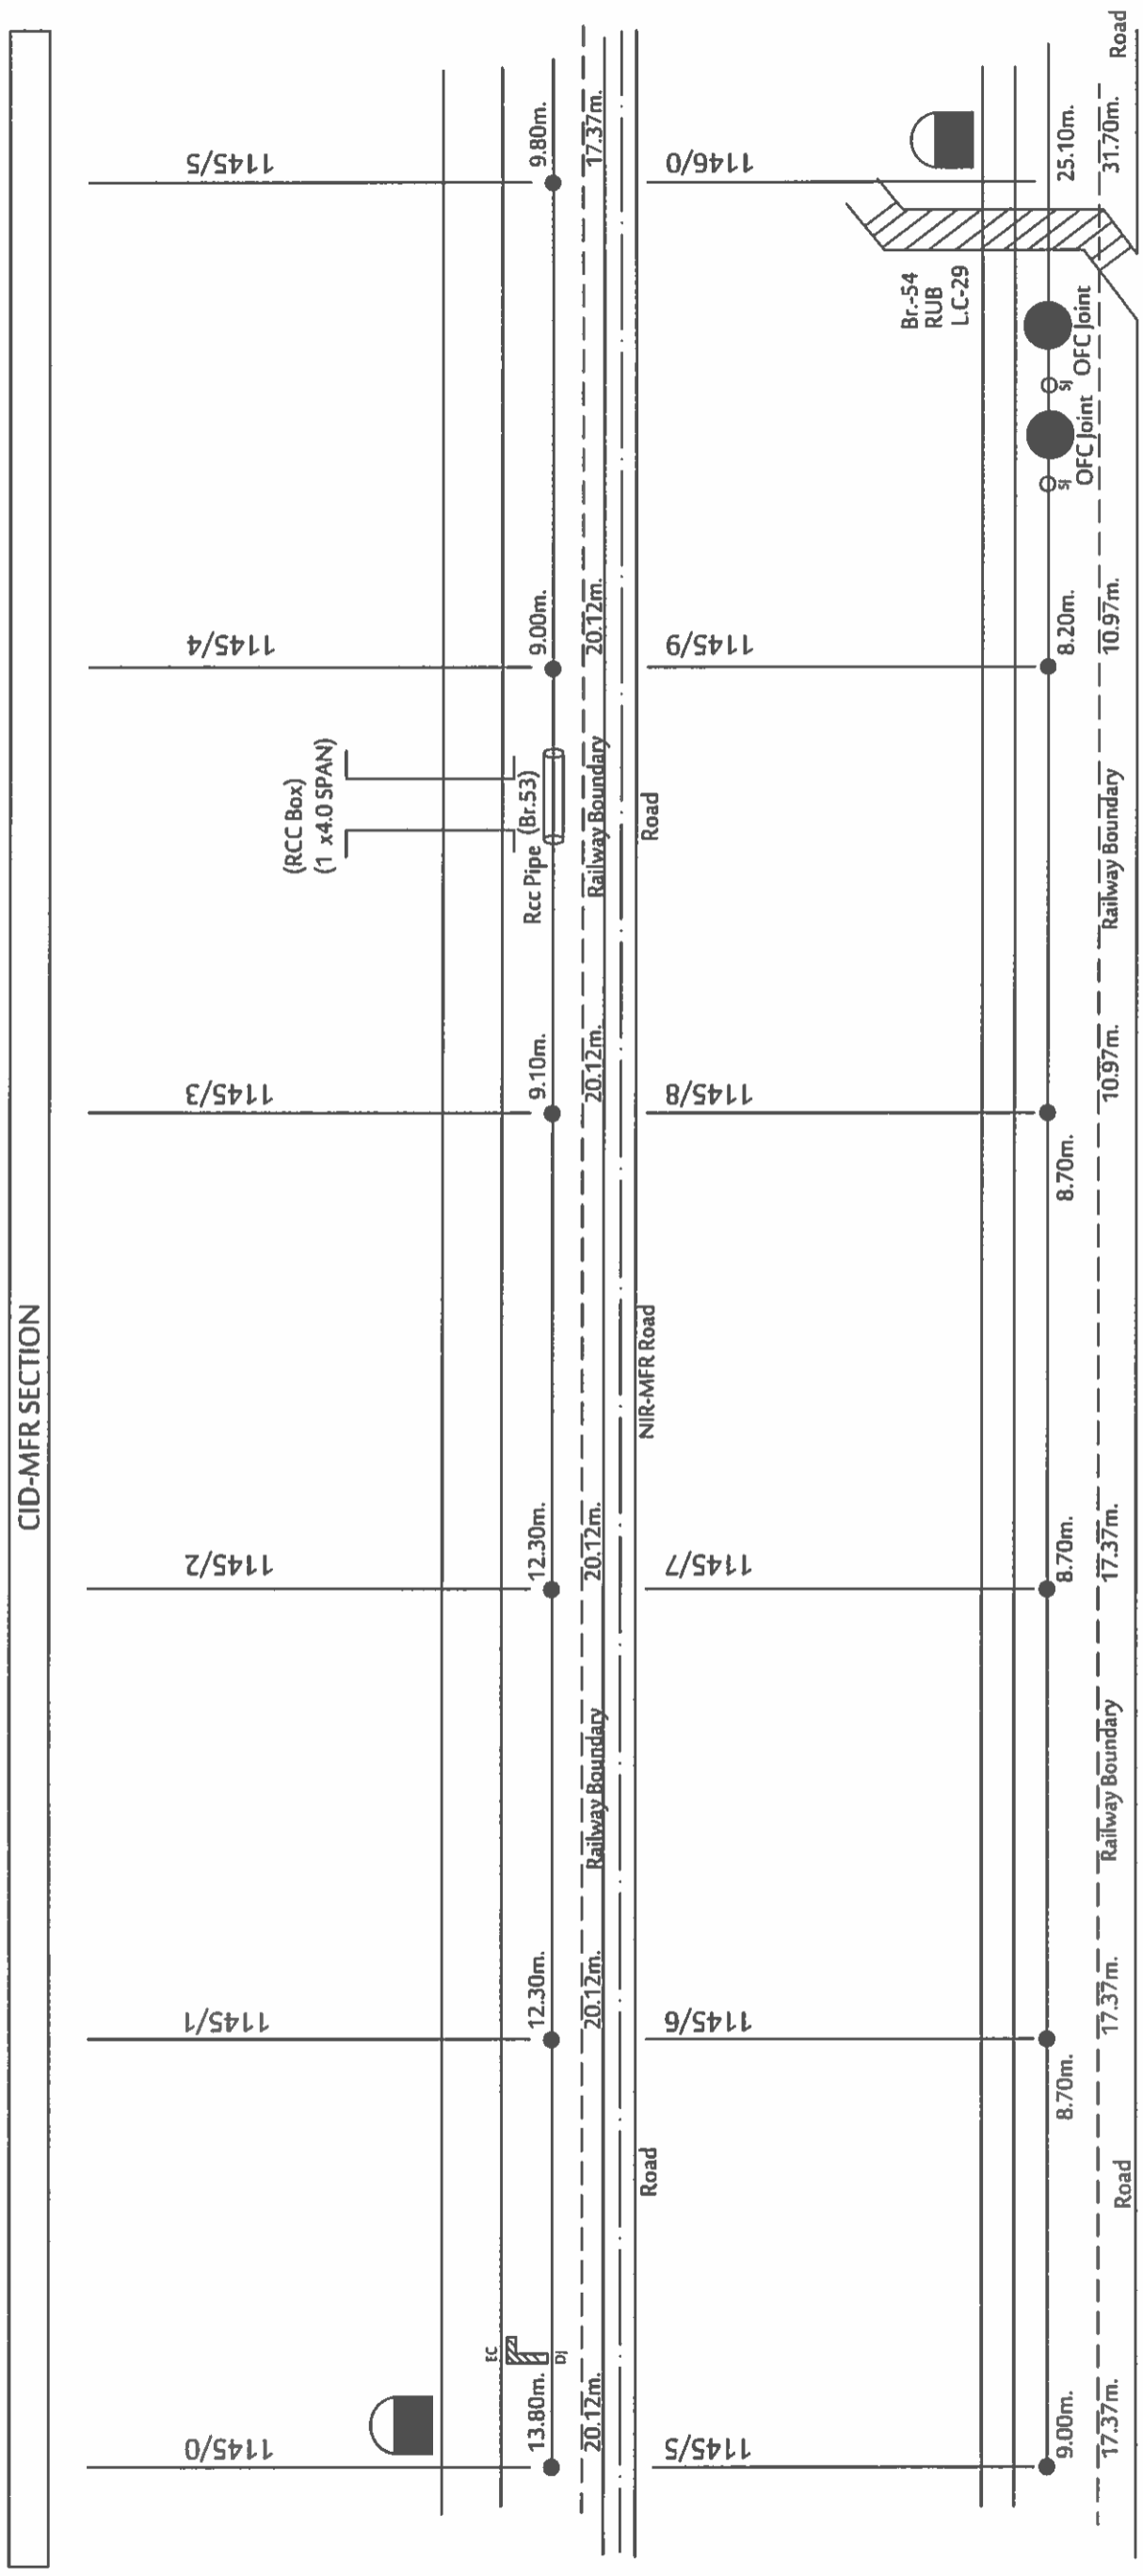

CABLE ROUTE PLAN FOR OFC, 6QUAD CABLE
in CHIRAI DONGRI - MANDLA FORT SECTION

NIR

MFR

SOUTH EAST CENTRAL RAILWAY, NAGPUR ROUTE DIAGRAM OF OFC/6QUAD CABLE SECTION : CHIRAI DONGRI TO MANDLA FORT RAMA TELECOM PVT .LTD, KOLKATA	CONTRACTOR <i>Rama Telecom Pvt Ltd</i> RAMA TELECOM PVT.LTD, KOLKATA	CHECKED BY: <i>Heer</i> SSE(Tele)/Con./NIR	APPROVED BY: <i>Jindal</i> DSTE/Con./NGP	SHEET NO: 9/25