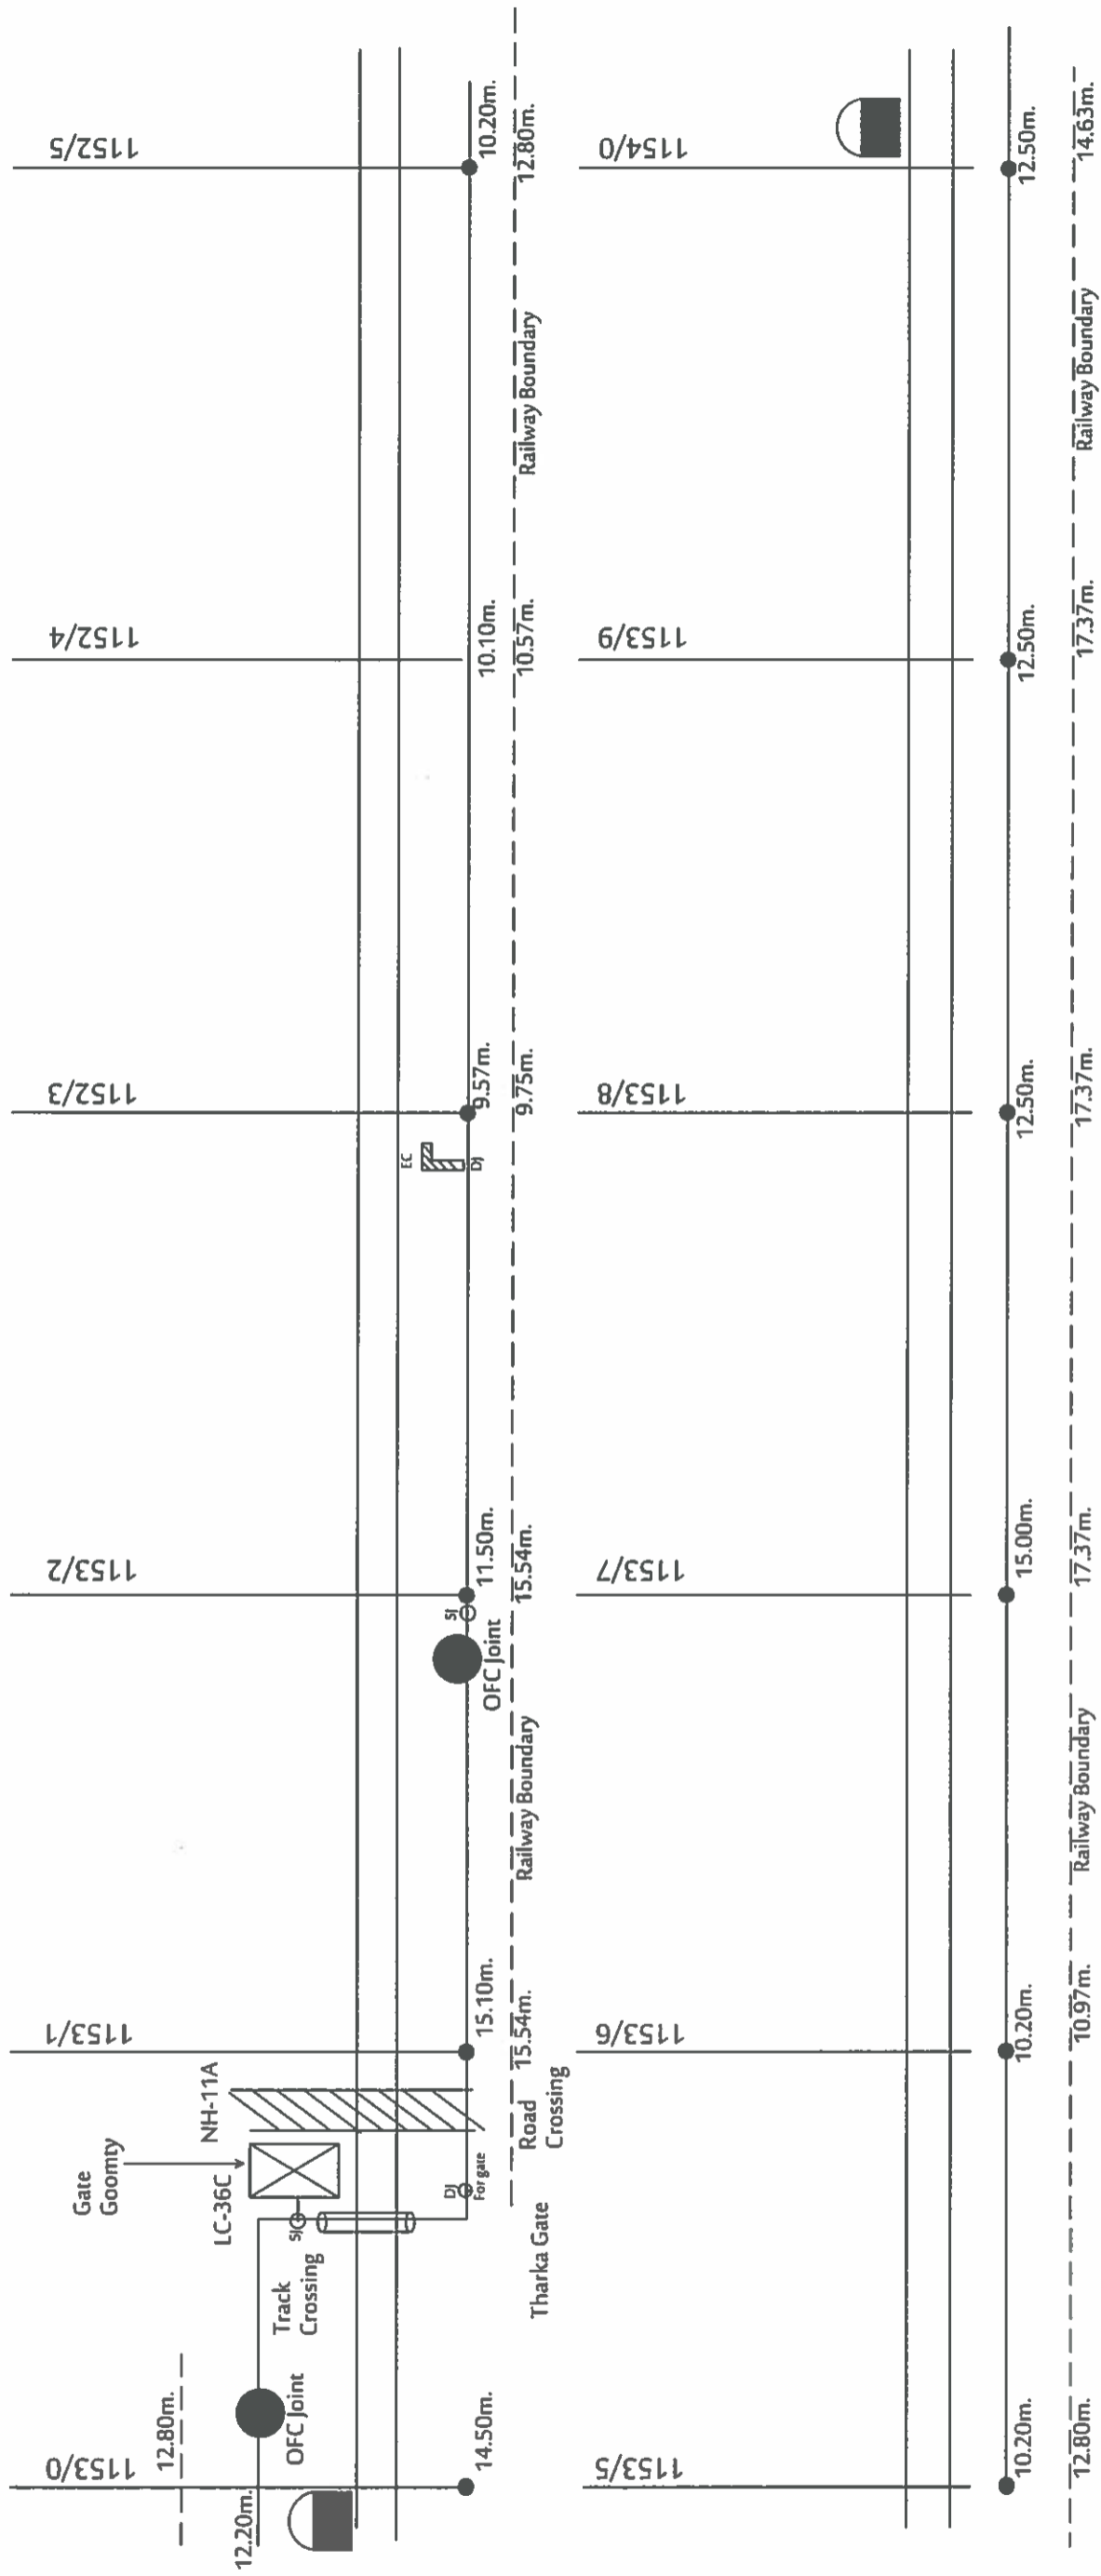

CABLE ROUTE PLAN FOR OFC, 6QUAD CABLE in CHIRAI DONGRI - MANDLA FORT SECTION

NIR ←

MFR →

CID-MFR SECTION

SOUTH EAST CENTRAL RAILWAY, NAGPUR ROUTE DIAGRAM OF OFC/6QUAD CABLE SECTION : CHIRAI DONGRI TO MANDLA FORT RAMA TELECOM PVT .LTD, KOLKATA	CONTRACTOR  RAMA TELECOM PVT.LTD, KOLKATA	CHECKED BY:  SSE(Tele)/Con./NIR
APPROVED BY:  Dy.CSTE/Con./NGP	SHEET NO: 17/25	