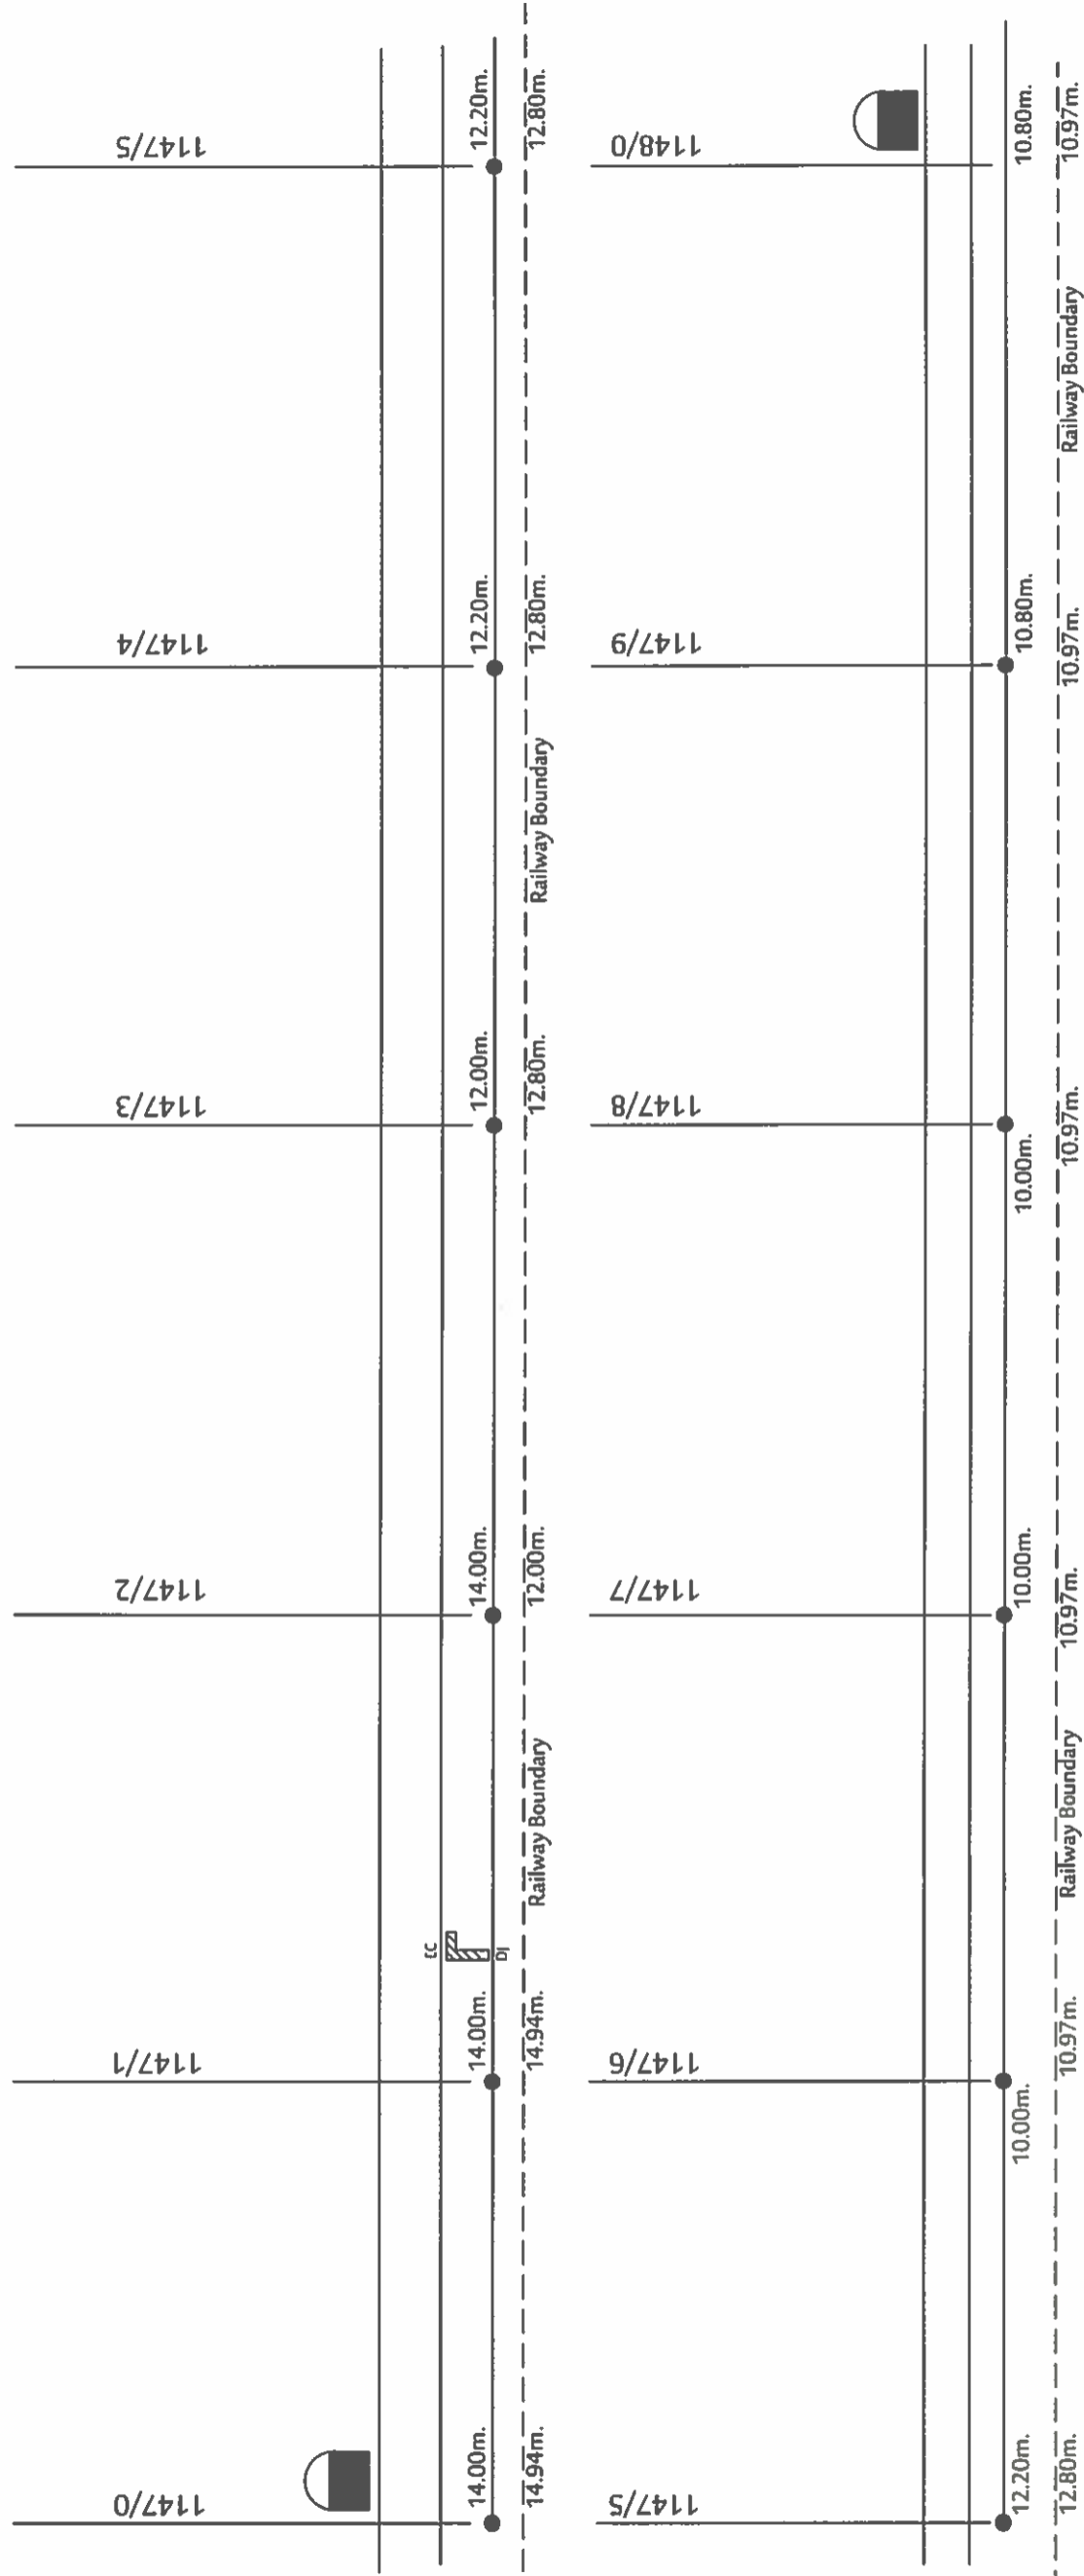

CABLE ROUTE PLAN FOR OFC, 6QUAD CABLE
in CHIRAI DONGRI - MANDLA FORT SECTION

NIR ←

MFR →

CID-MFR SECTION

SOUTH EAST CENTRAL RAILWAY, NAGPUR ROUTE DIAGRAM OF OFC/6QUAD CABLE SECTION : CHIRAI DONGRI TO MANDLA FORT RAMA TELECOM PVT .LTD, KOLKATA	CONTRACTOR RAMA TELECOM PVT. LD, KOLKATA	CHECKED BY: SSE(Tele)/Con./NIR	APPROVED BY: Dy.CSTE/Con./NGP	SHEET NO: 11/25