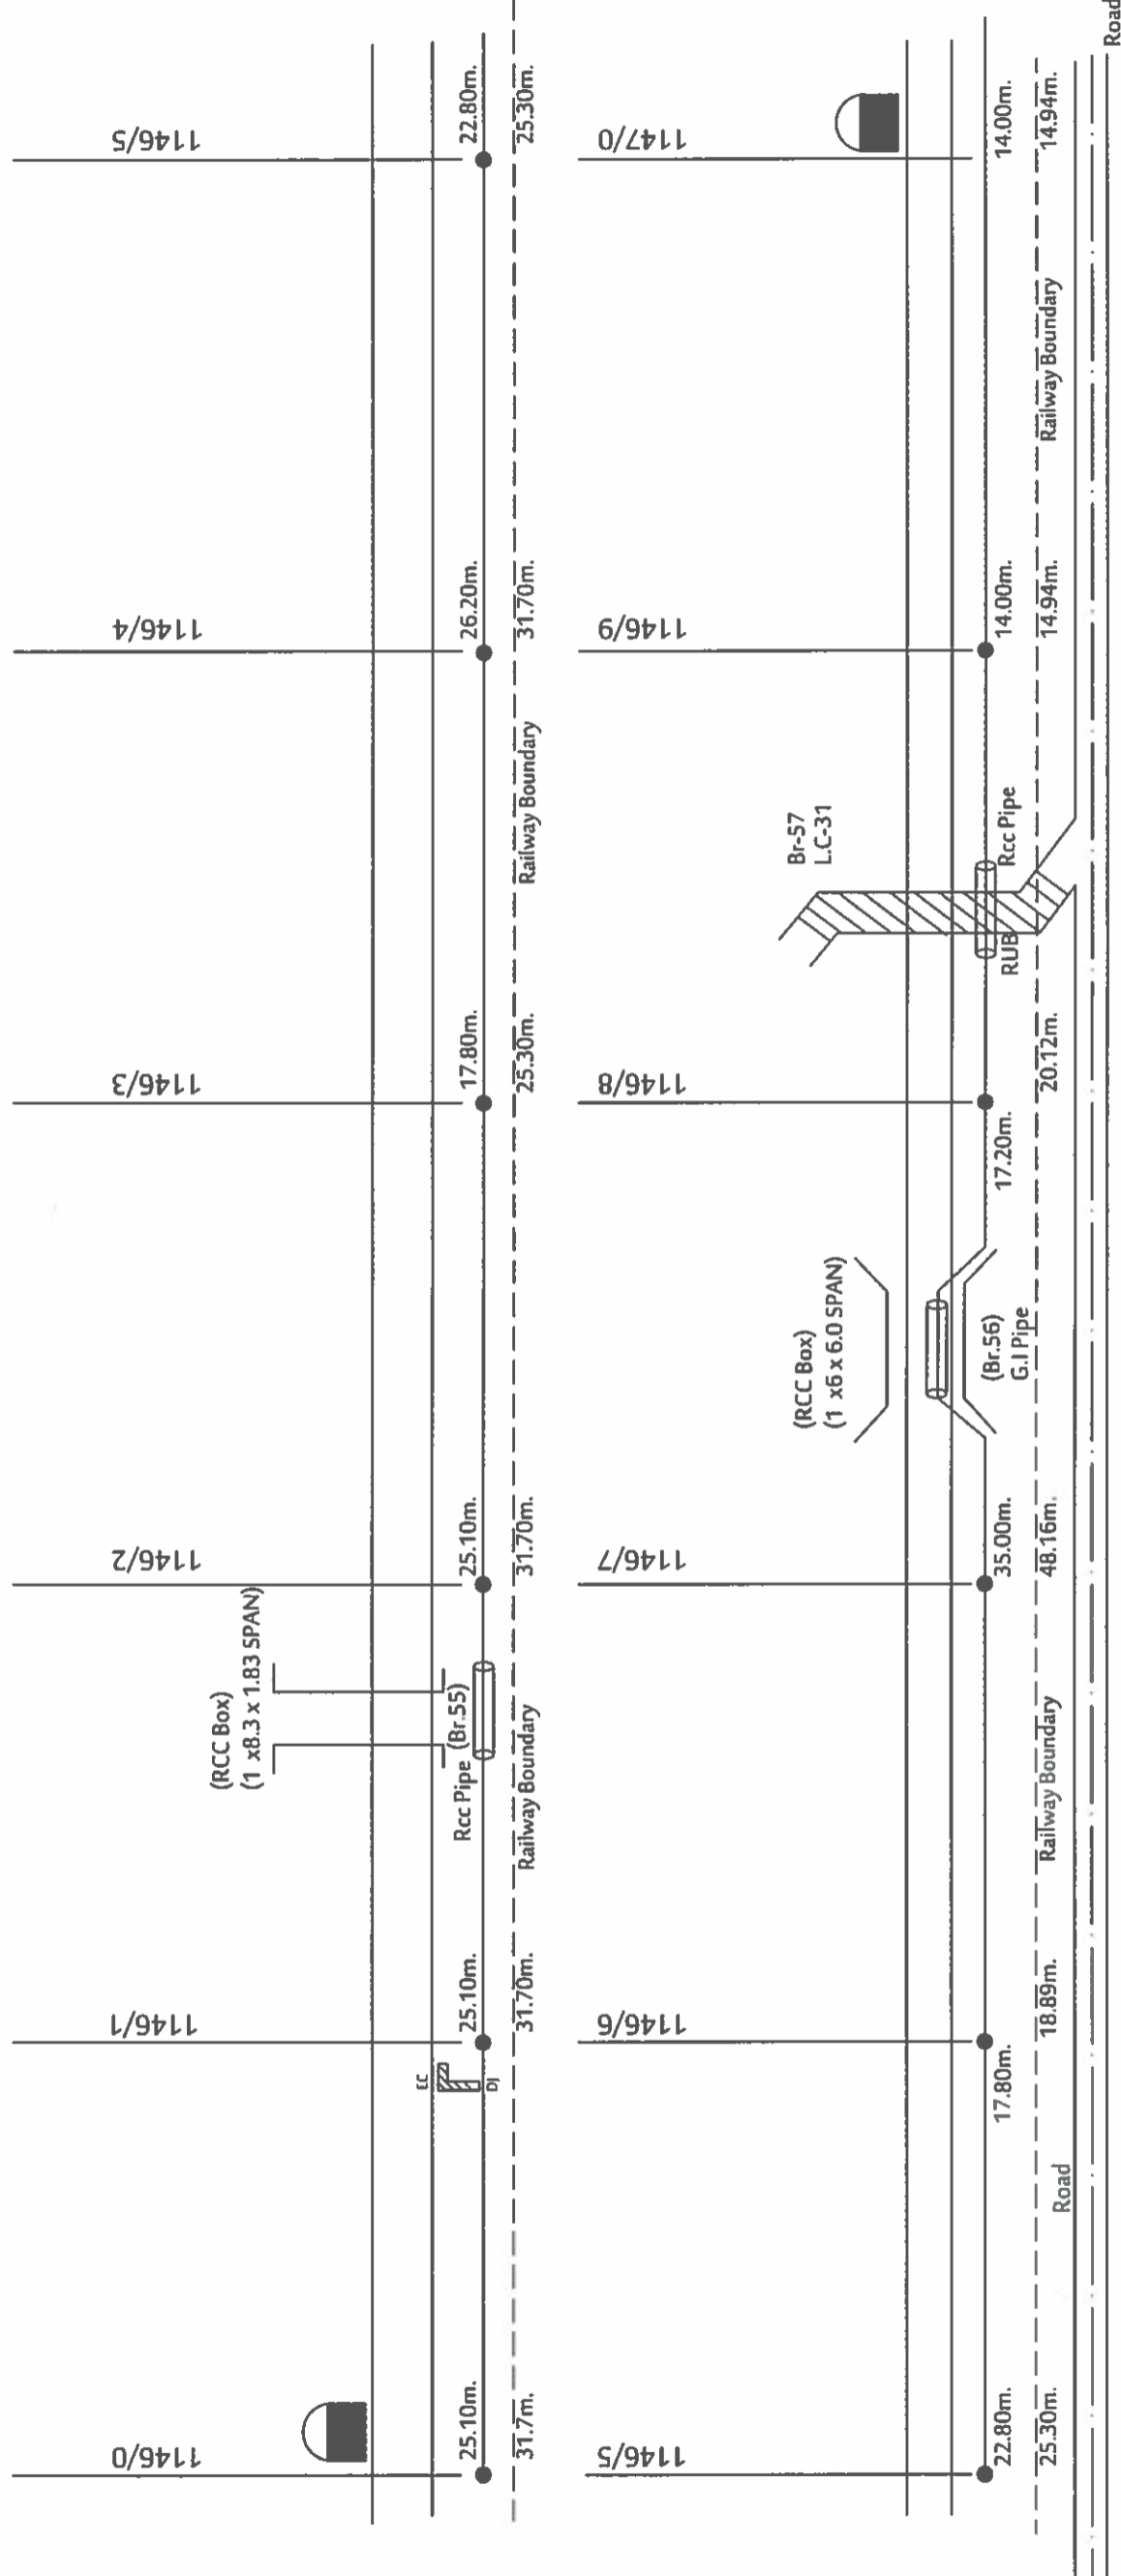

CABLE ROUTE PLAN FOR OFC, 6QUAD CABLE
in CHIRAI DONGRI - MANDLAFORT SECTION

NIR

MFR

CID-MFR SECTION

SOUTH EAST CENTRAL RAILWAY, NAGPUR ROUTE DIAGRAM OF OFC/6QUAD CABLE SECTION : CHIRAI DONGRI TO MANDLAFORT RAMA TELECOM PVT .LTD, KOLKATA	CONTRACTOR <i>Rama Telecom Pvt. Ltd.</i> RAMA TELECOM PVT. LTD, KOLKATA	CHECKED BY: <i>Hee</i> SSE(Tele)/Con./NIR	APPROVED BY: <i>[Signature]</i> Dy.CSTE/Con./NGP	SHEET NO: 10/25