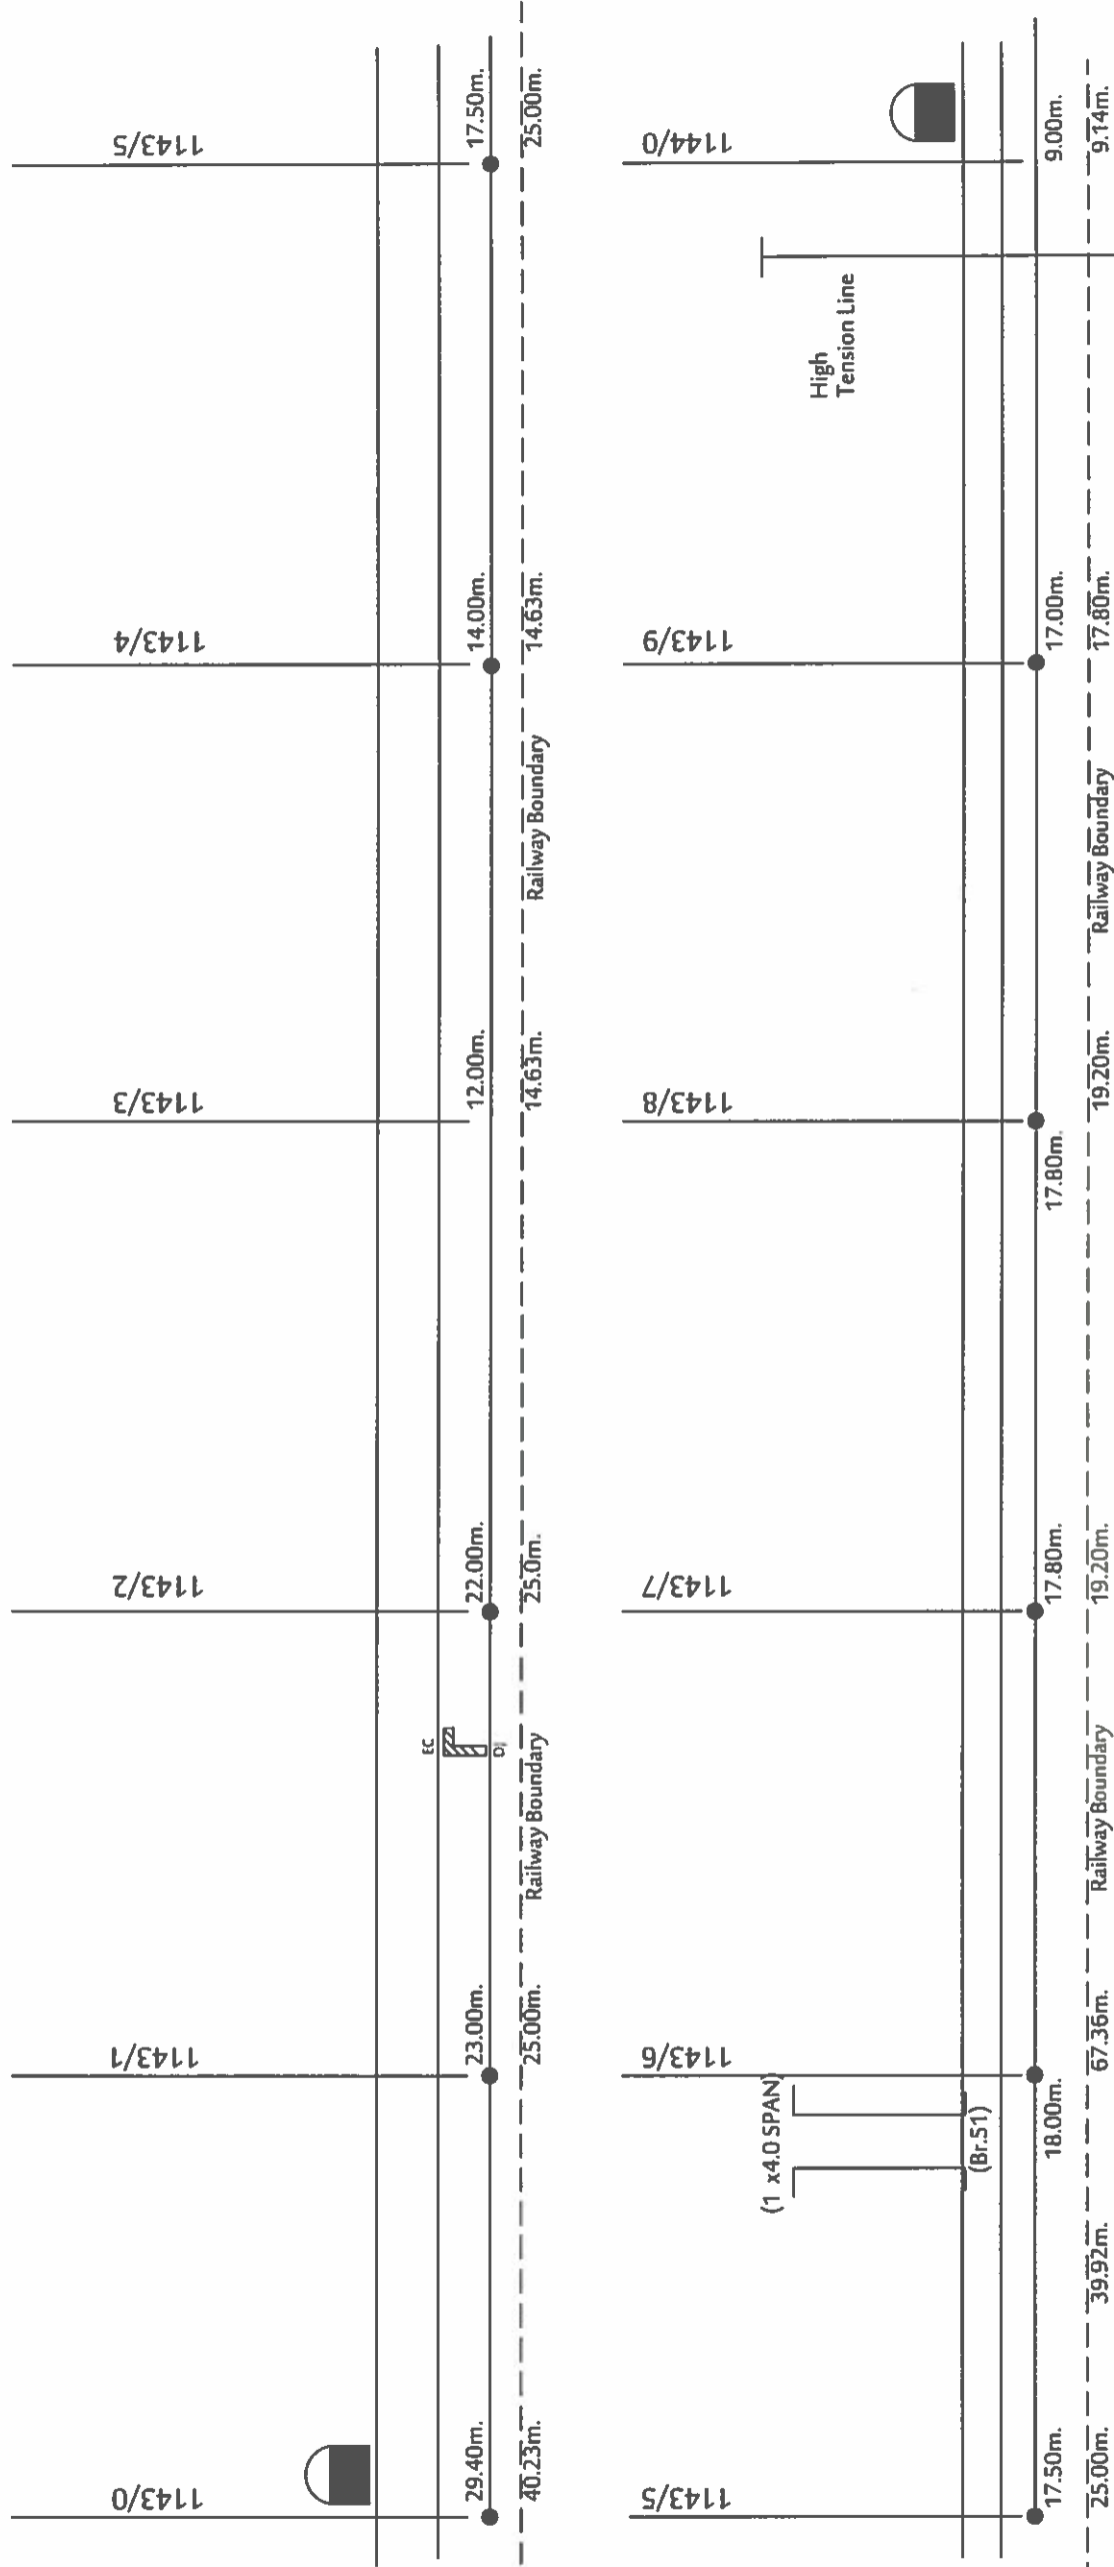

CABLE ROUTE PLAN FOR OFC, 6QUAD CABLE
in CHIRAI DONGRI - MANDLA FORT SECTION

NIR

MFR

CID-MFR SECTION

SOUTH EAST CENTRAL RAILWAY, NAGPUR
ROUTE DIAGRAM OF OFC/6QUAD CABLE
SECTION : CHIRAI DONGRI TO
MANDLA FORT
RAMA TELECOM PVT .LTD, KOLKATA

CONTRACTOR
Rama Telecom Pvt. Ltd.
RAMA TELECOM PVT. LTD, KOLKATA

CHECKED BY:
[Signature]
SSE(Tele)/Con./NIR

APPROVED BY:
[Signature]
DSTE/Con./NGP

APPROVED BY:
[Signature]
Dy.CSTE/Con./NGP

SHEET NO: 7/25