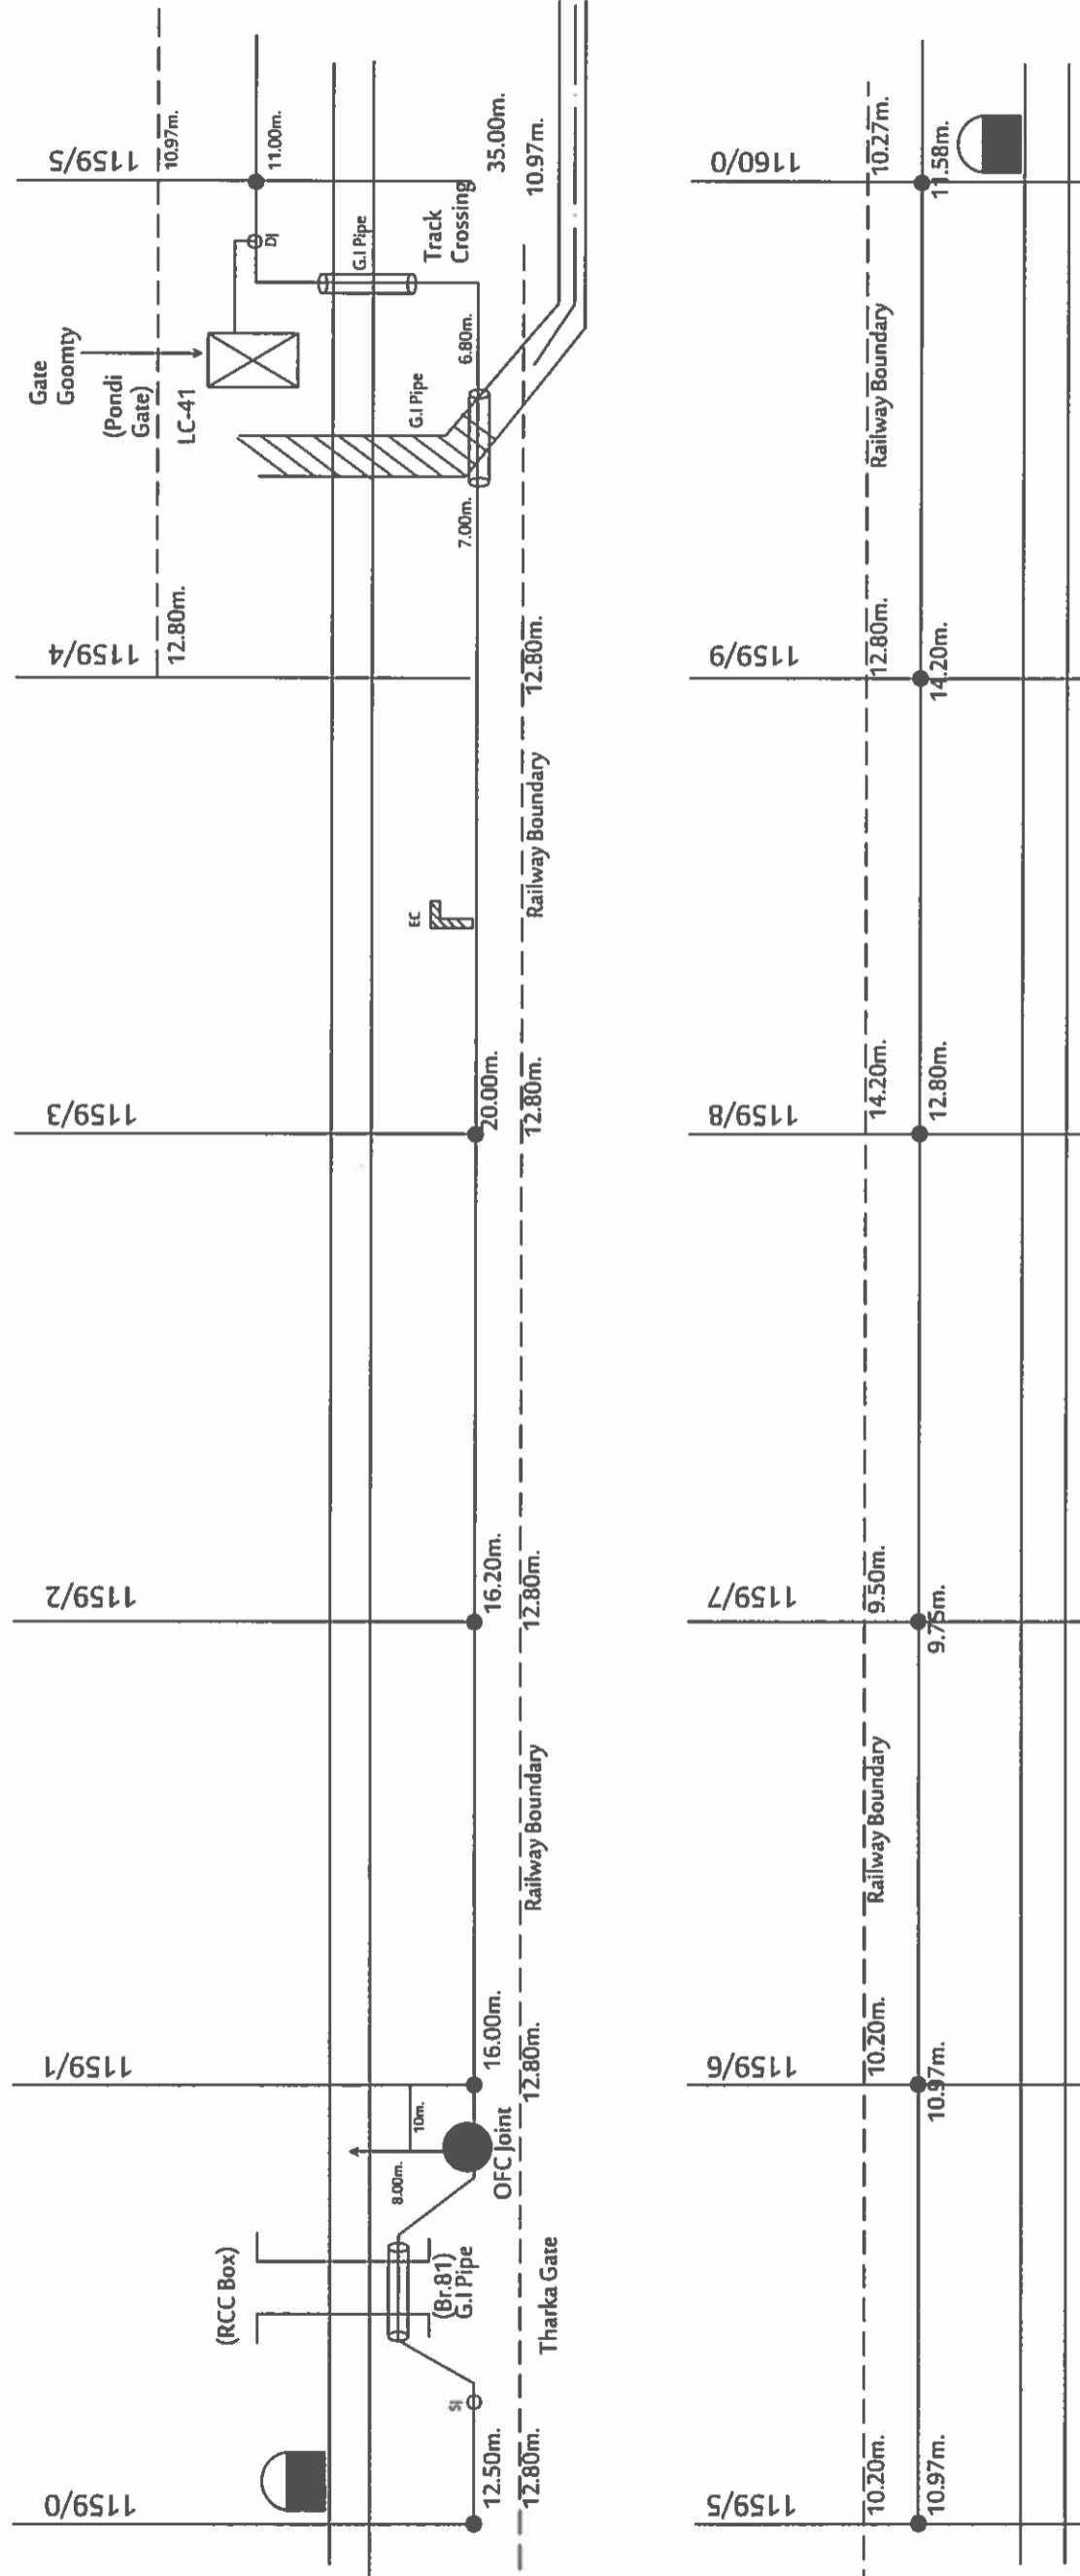

CABLE ROUTE PLAN FOR OFC, 6QUAD CABLE
in CHIRAI DONGRI - MANDLAFORT SECTION

NIR

MFR

CID-MFR SECTION

SOUTH EAST CENTRAL RAILWAY, NAGPUR
ROUTE DIAGRAM OF OFC/6QUAD CABLE
SECTION : CHIRAI DONGRI TO
MANDLAFORT
RAMA TELECOM PVT .LTD, KOLKATA

CONTRACTOR
Rama Telecom Pvt. Ltd.
RAMA TELECOM PVT. LTD, KOLKATA

CHECKED BY:
H. K. S.
SSE(Tele)/Con./NIR

APPROVED BY:
Jindan
DSTE/Con./NGP

Dy.CSTE/Con./NGP

SHEET NO: 23/25