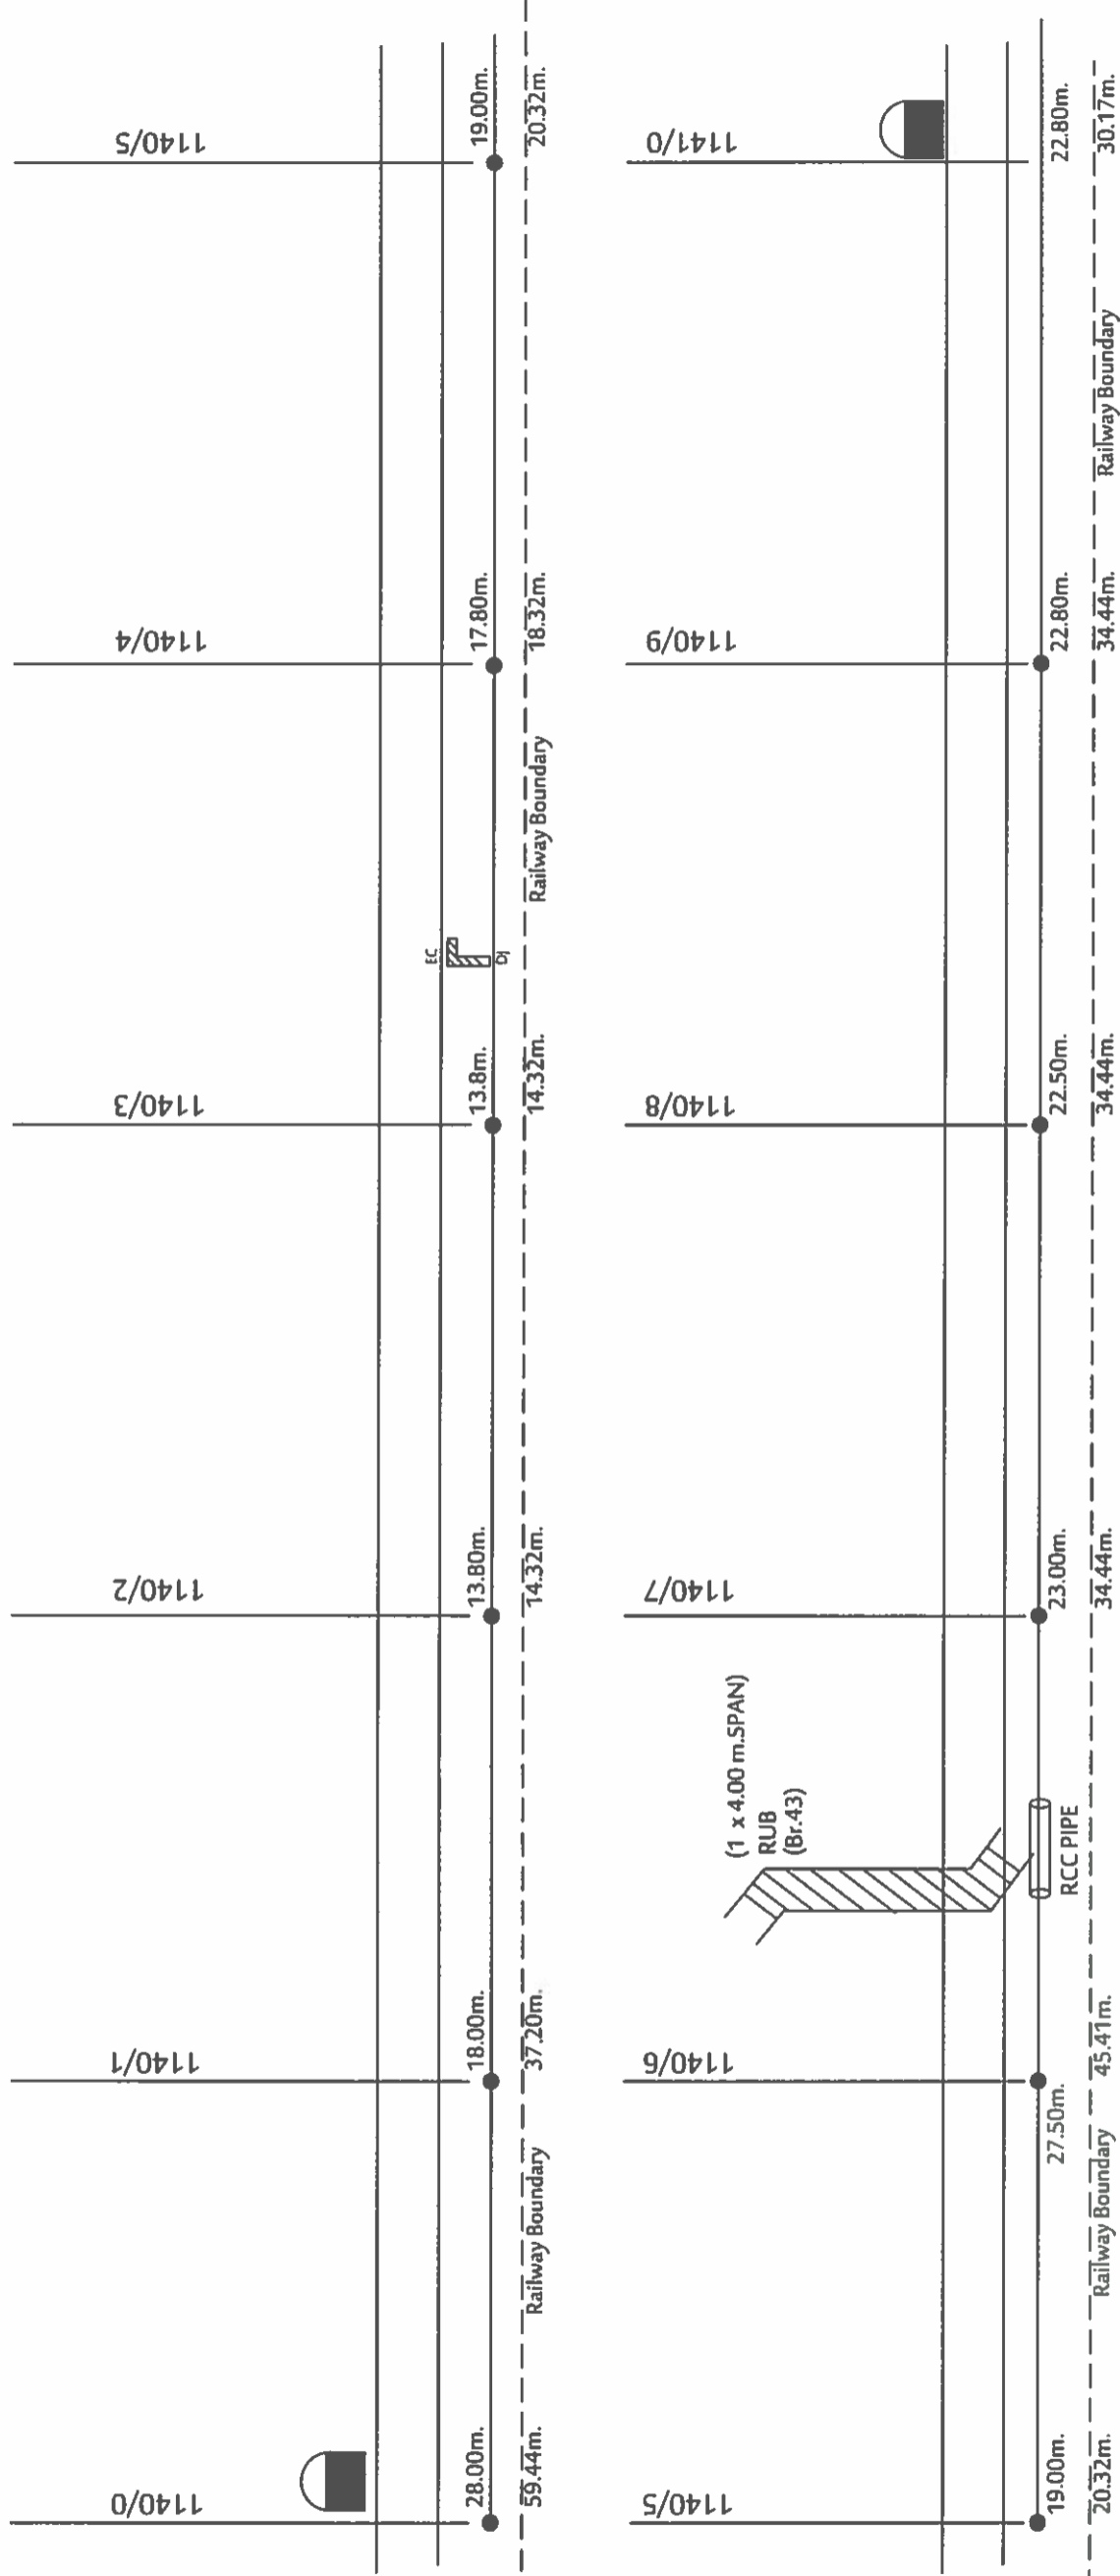

**CABLE ROUTE PLAN FOR OFC, 6QUAD CABLE
in CHIRAI DONGRI - MANDLA FORT SECTION**

NIR

MFR

CID-MFR SECTION

SOUTH EAST CENTRAL RAILWAY, NAGPUR
ROUTE DIAGRAM OF OFC/6QUAD CABLE
SECTION : CHIRAI DONGRI TO
MANDLA FORT
RAMA TELECOM PVT .LTD, KOLKATA

CONTRACTOR
Rama Telecom Pvt Ltd
RAMA TELECOM PVT LTD, KOLKATA

CHECKED BY:
H...
SSE(Tele)/Con./NIR

APPROVED BY:
Jishan
Dy.CSTE/Con./NGP

SHEET NO: 4/25