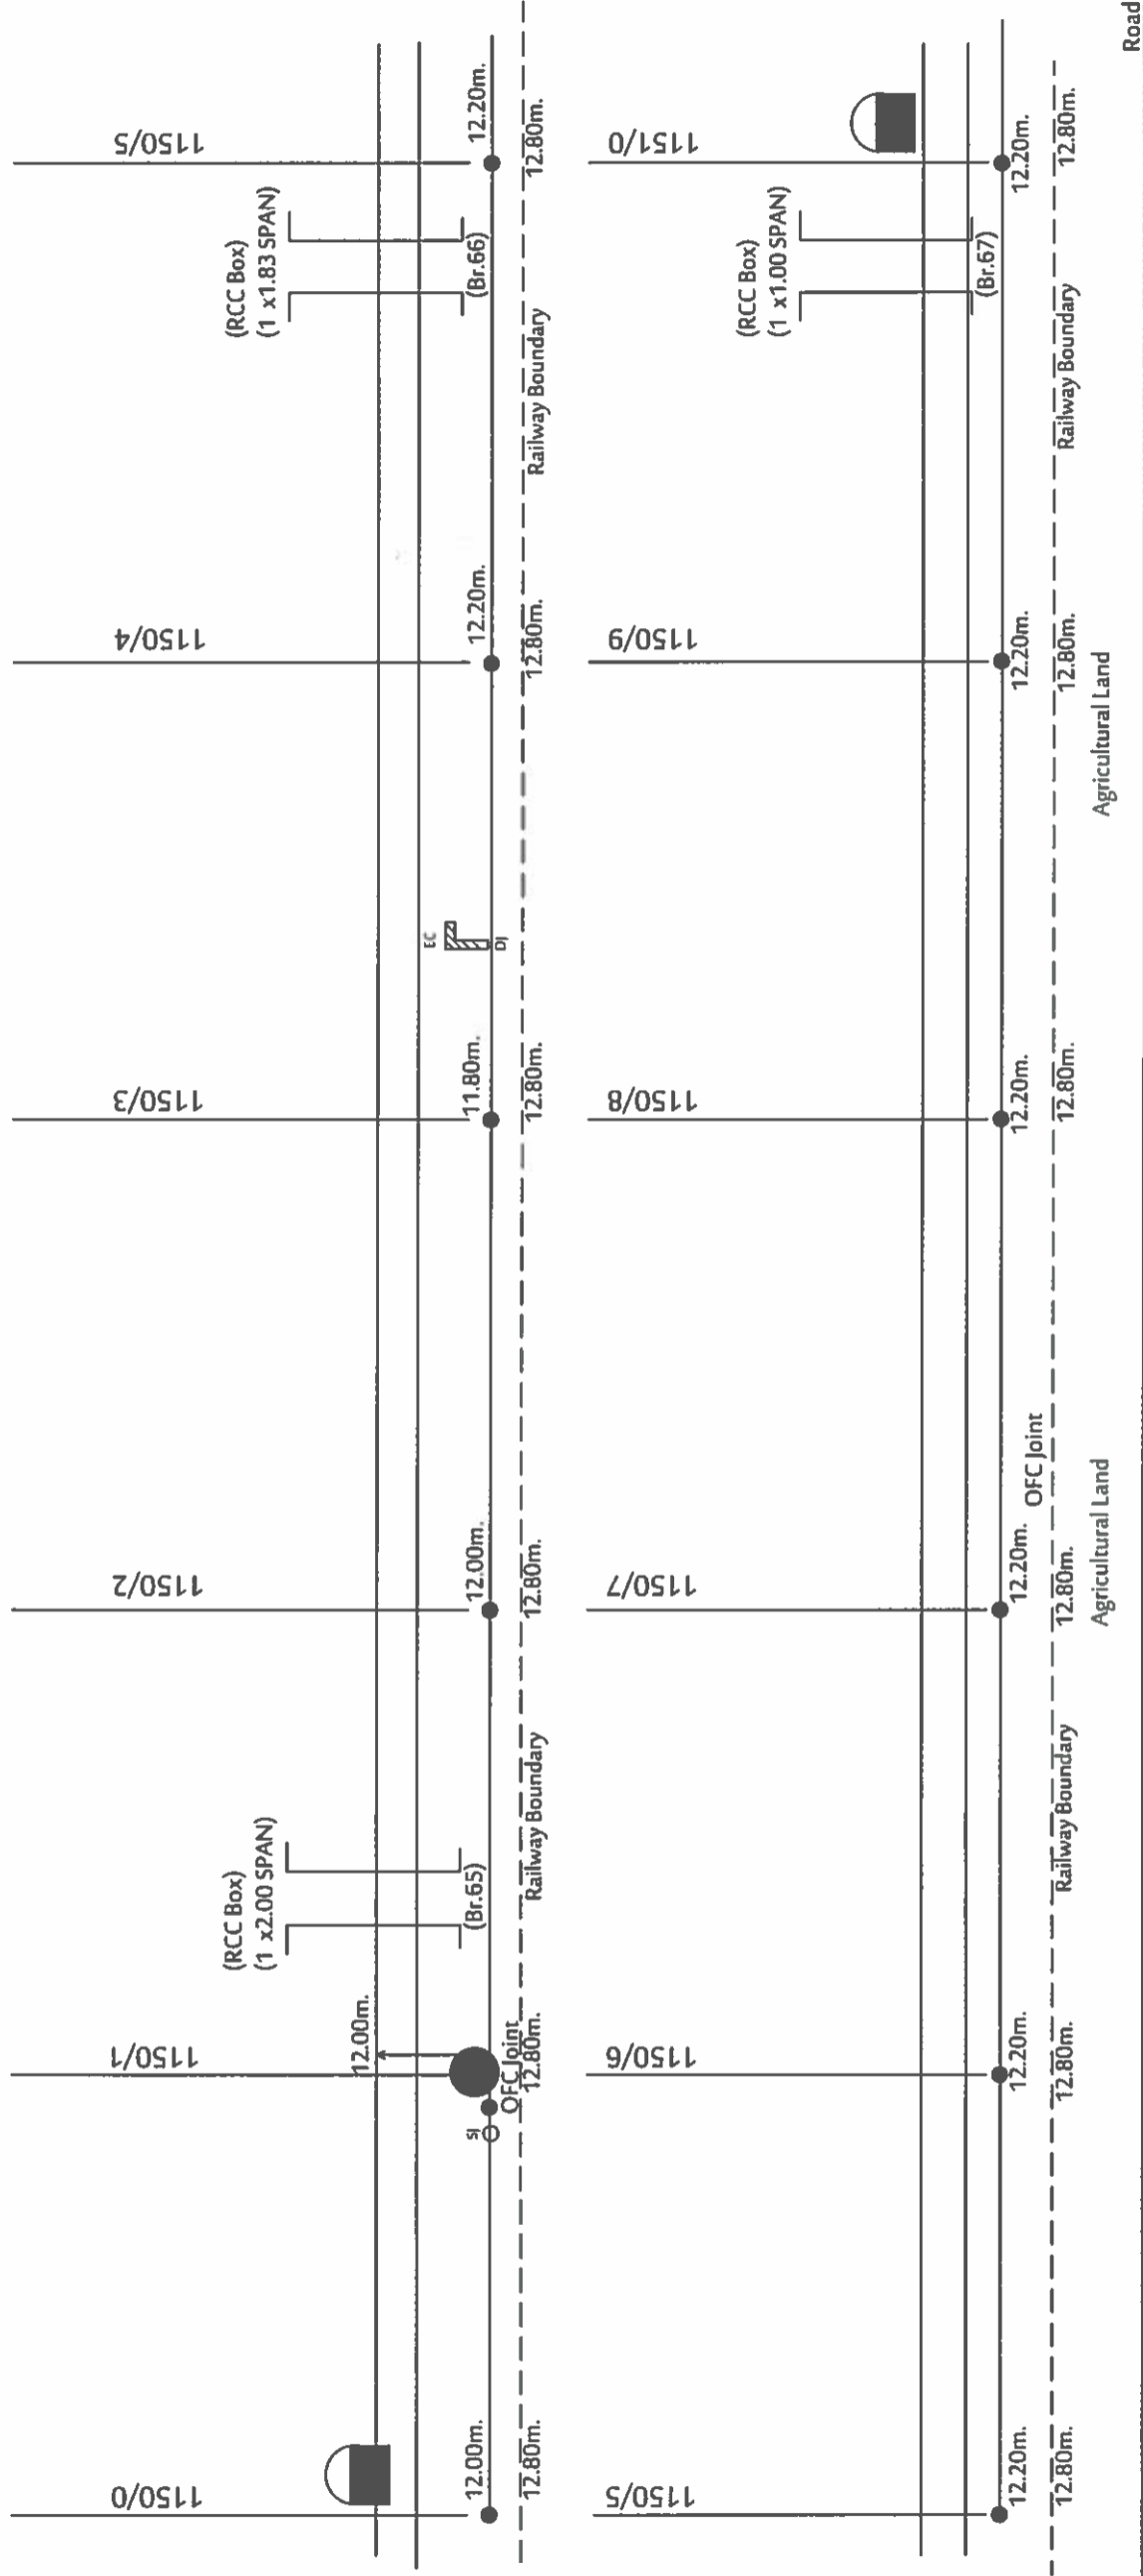

CABLE ROUTE PLAN FOR OFC, 6QUAD CABLE
in CHIRAI DONGRI - MANDLAFORT SECTION

NIR

MFR

CID-MFR SECTION

SOUTH EAST CENTRAL RAILWAY, NAGPUR ROUTE DIAGRAM OF OFC/6QUAD CABLE SECTION : CHIRAI DONGRI TO MANDLAFORT RAMA TELECOM PVT .LTD, KOLKATA	CONTRACTOR	CHECKED BY:	APPROVED BY:
	<i>Rama Telecom</i> RAMA TELECOM PVT.LTD, KOLKATA	<i>SSE</i> SSE(Tele)/Con./NIR	<i>Dy.CSTE</i> Dy.CSTE/Con./NGP
SHEET NO: 14/25