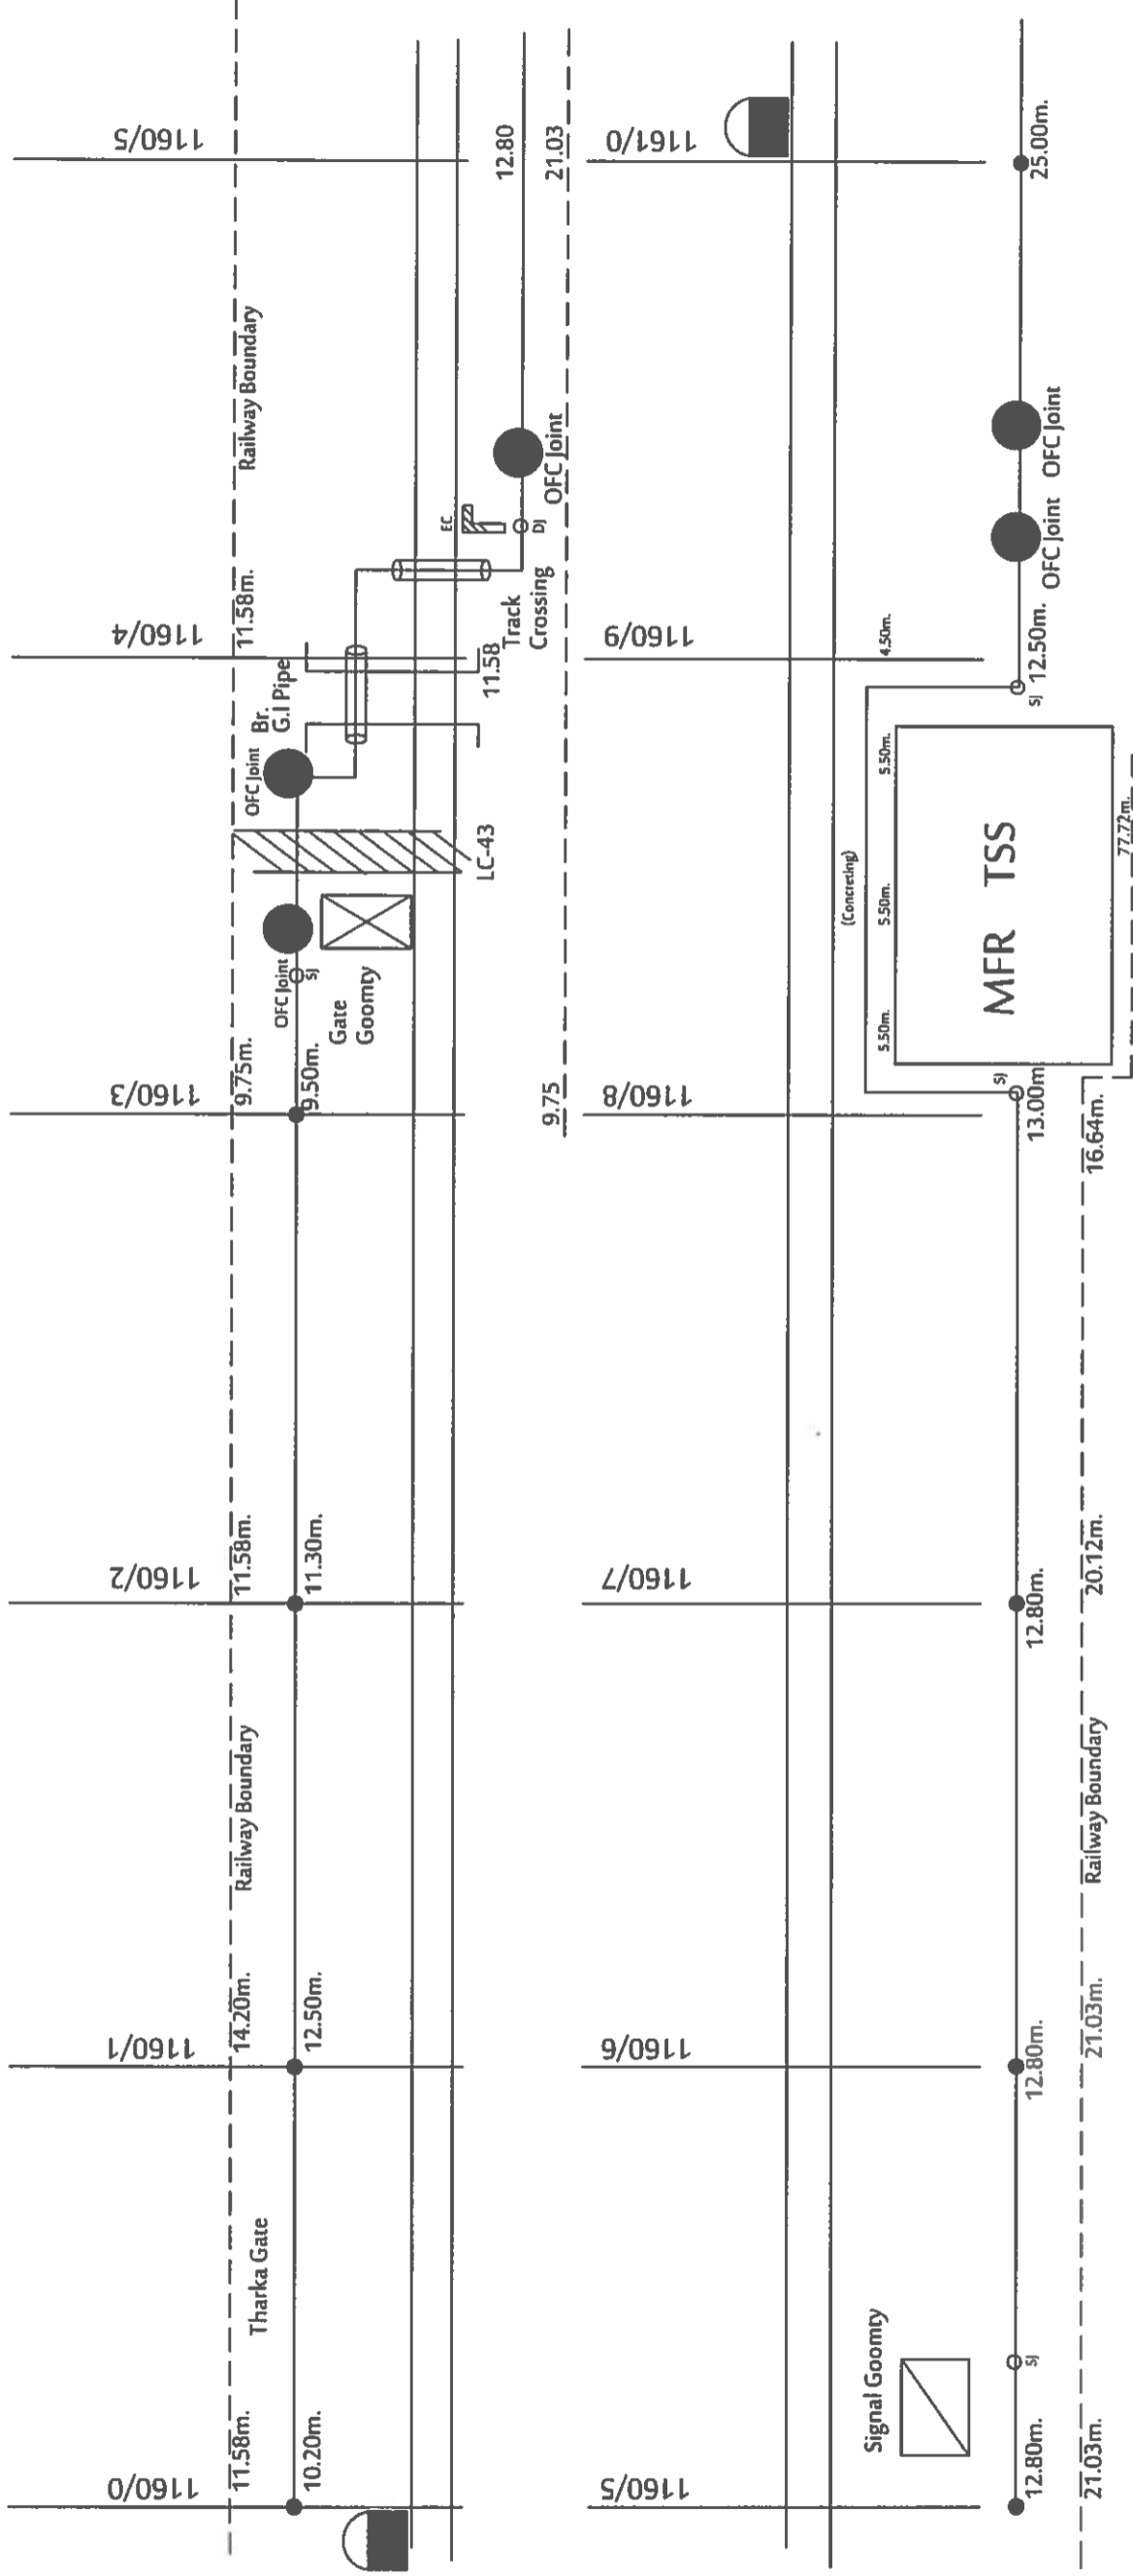

NIR ←

→ MFR

CID-MFR SECTION

SOUTH EAST CENTRAL RAILWAY, NAGPUR
ROUTE DIAGRAM OF OFC/6QUAD CABLE
SECTION : CHIRAI DONGRI TO
MANDLA FORT
RAMA TELECOM PVT .LTD, KOLKATA

CONTRACTOR
Rama
RAMA TELECOM PVT. LTD, KOLKATA