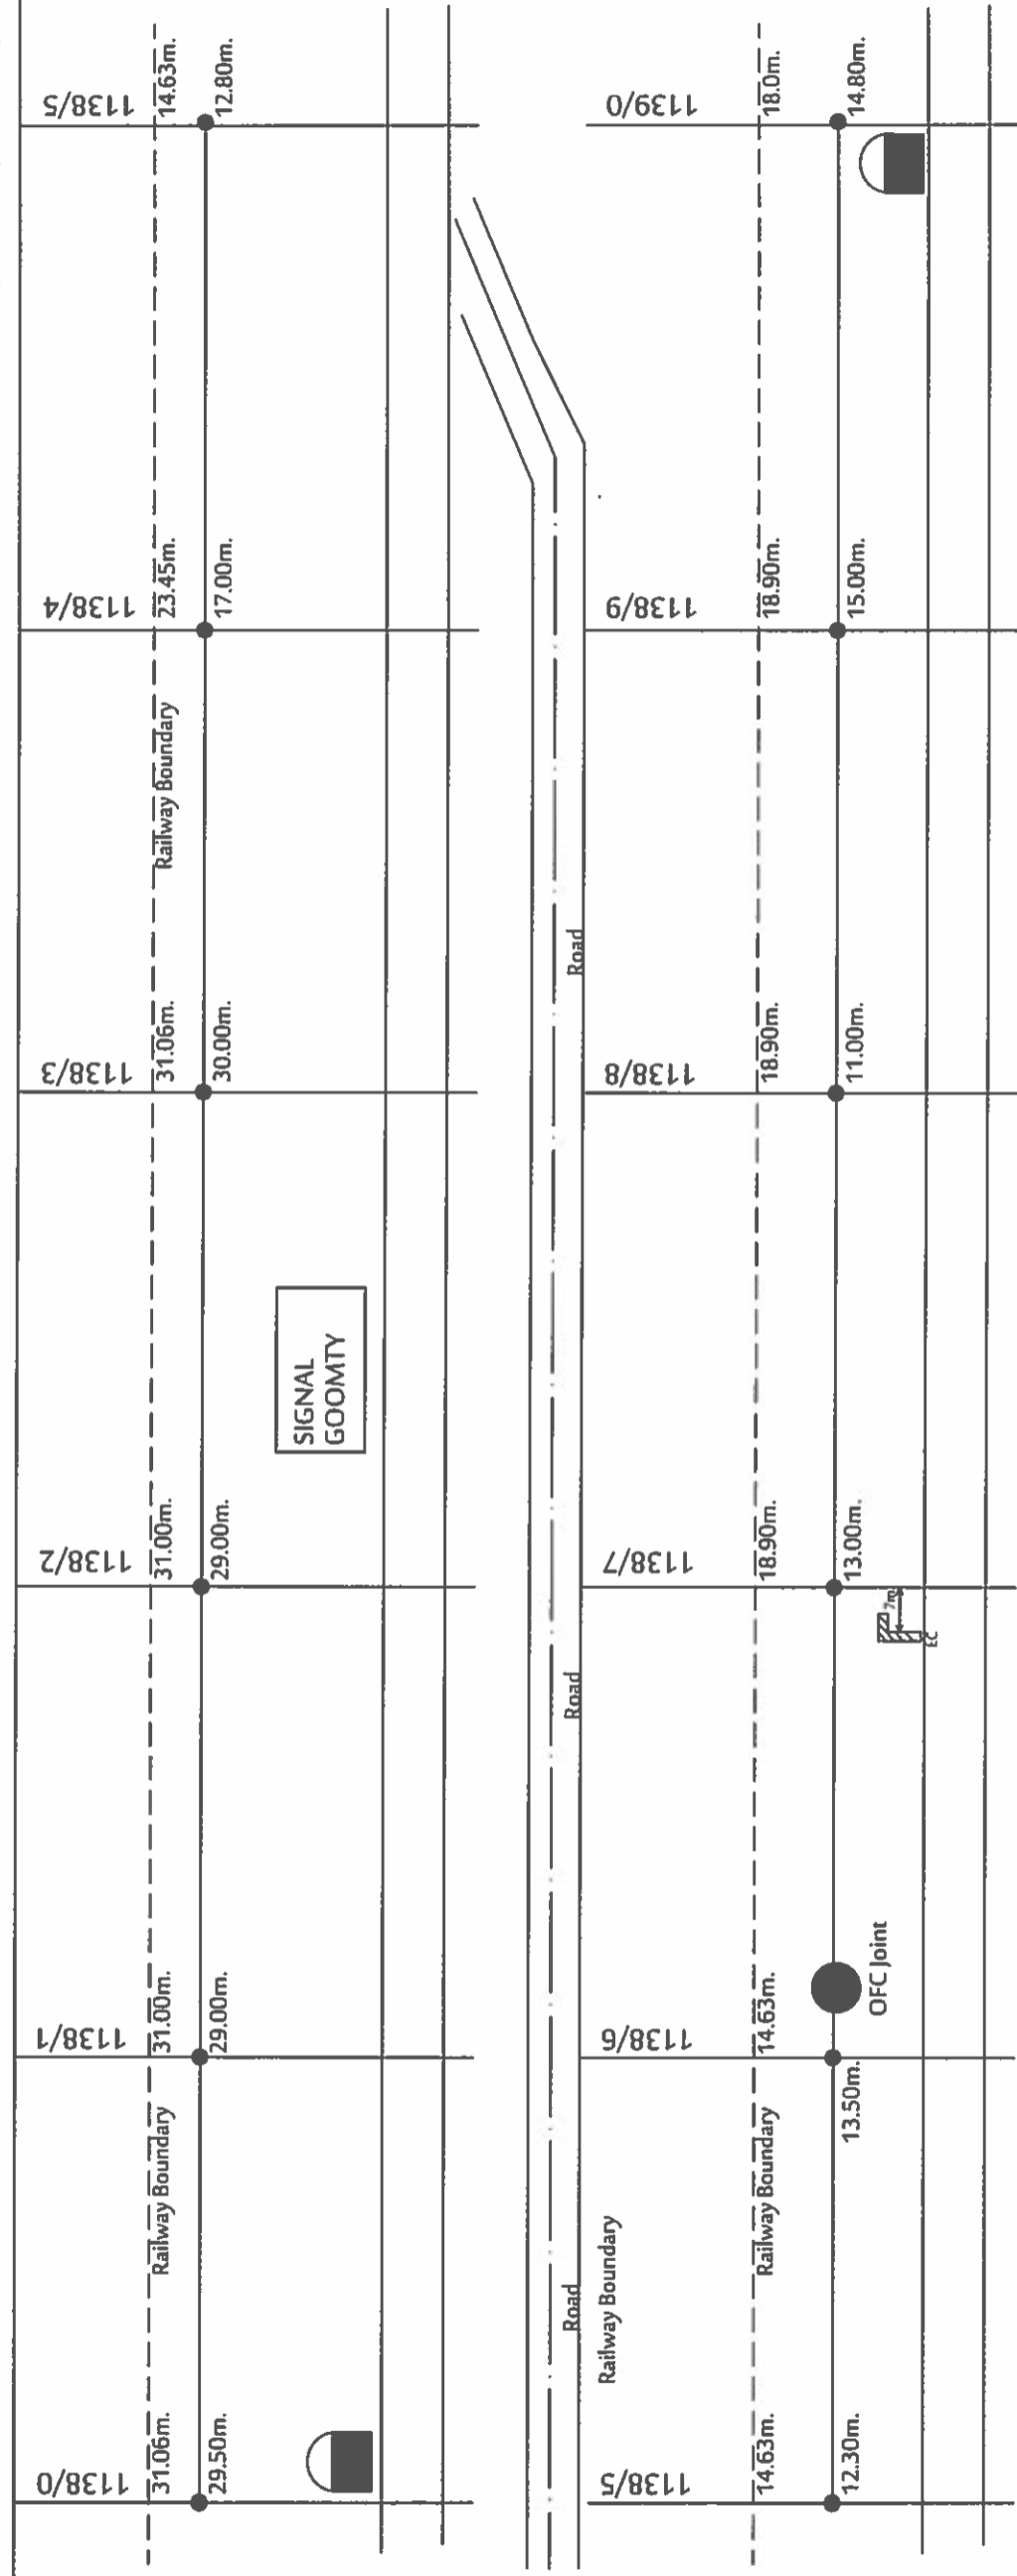

CABLE ROUTE PLAN FOR OFC, 6QUAD CABLE
in CHIRAI DONGRI - MANDLAFORT SECTION

NIR

MFR

CID-MFR SECTION

SOUTH EAST CENTRAL RAILWAY, NAGPUR
ROUTE DIAGRAM OF OFC/6QUAD CABLE
SECTION : CHIRAI DONGRI TO
MANDLAFORT
RAMA TELECOM PVT .LTD, KOLKATA

CONTRACTOR
Rama Telecom Pvt. Ltd.
RAMA TELECOM PVT. LTD, KOLKATA

CHECKED BY:
[Signature]
SSE(Tele)/Con./NIR

APPROVED BY:
[Signature]
DSTE/Con./NGP

APPROVED BY:
[Signature]
Dy.CSTE/Con./NGP

SHEET NO: 2/25