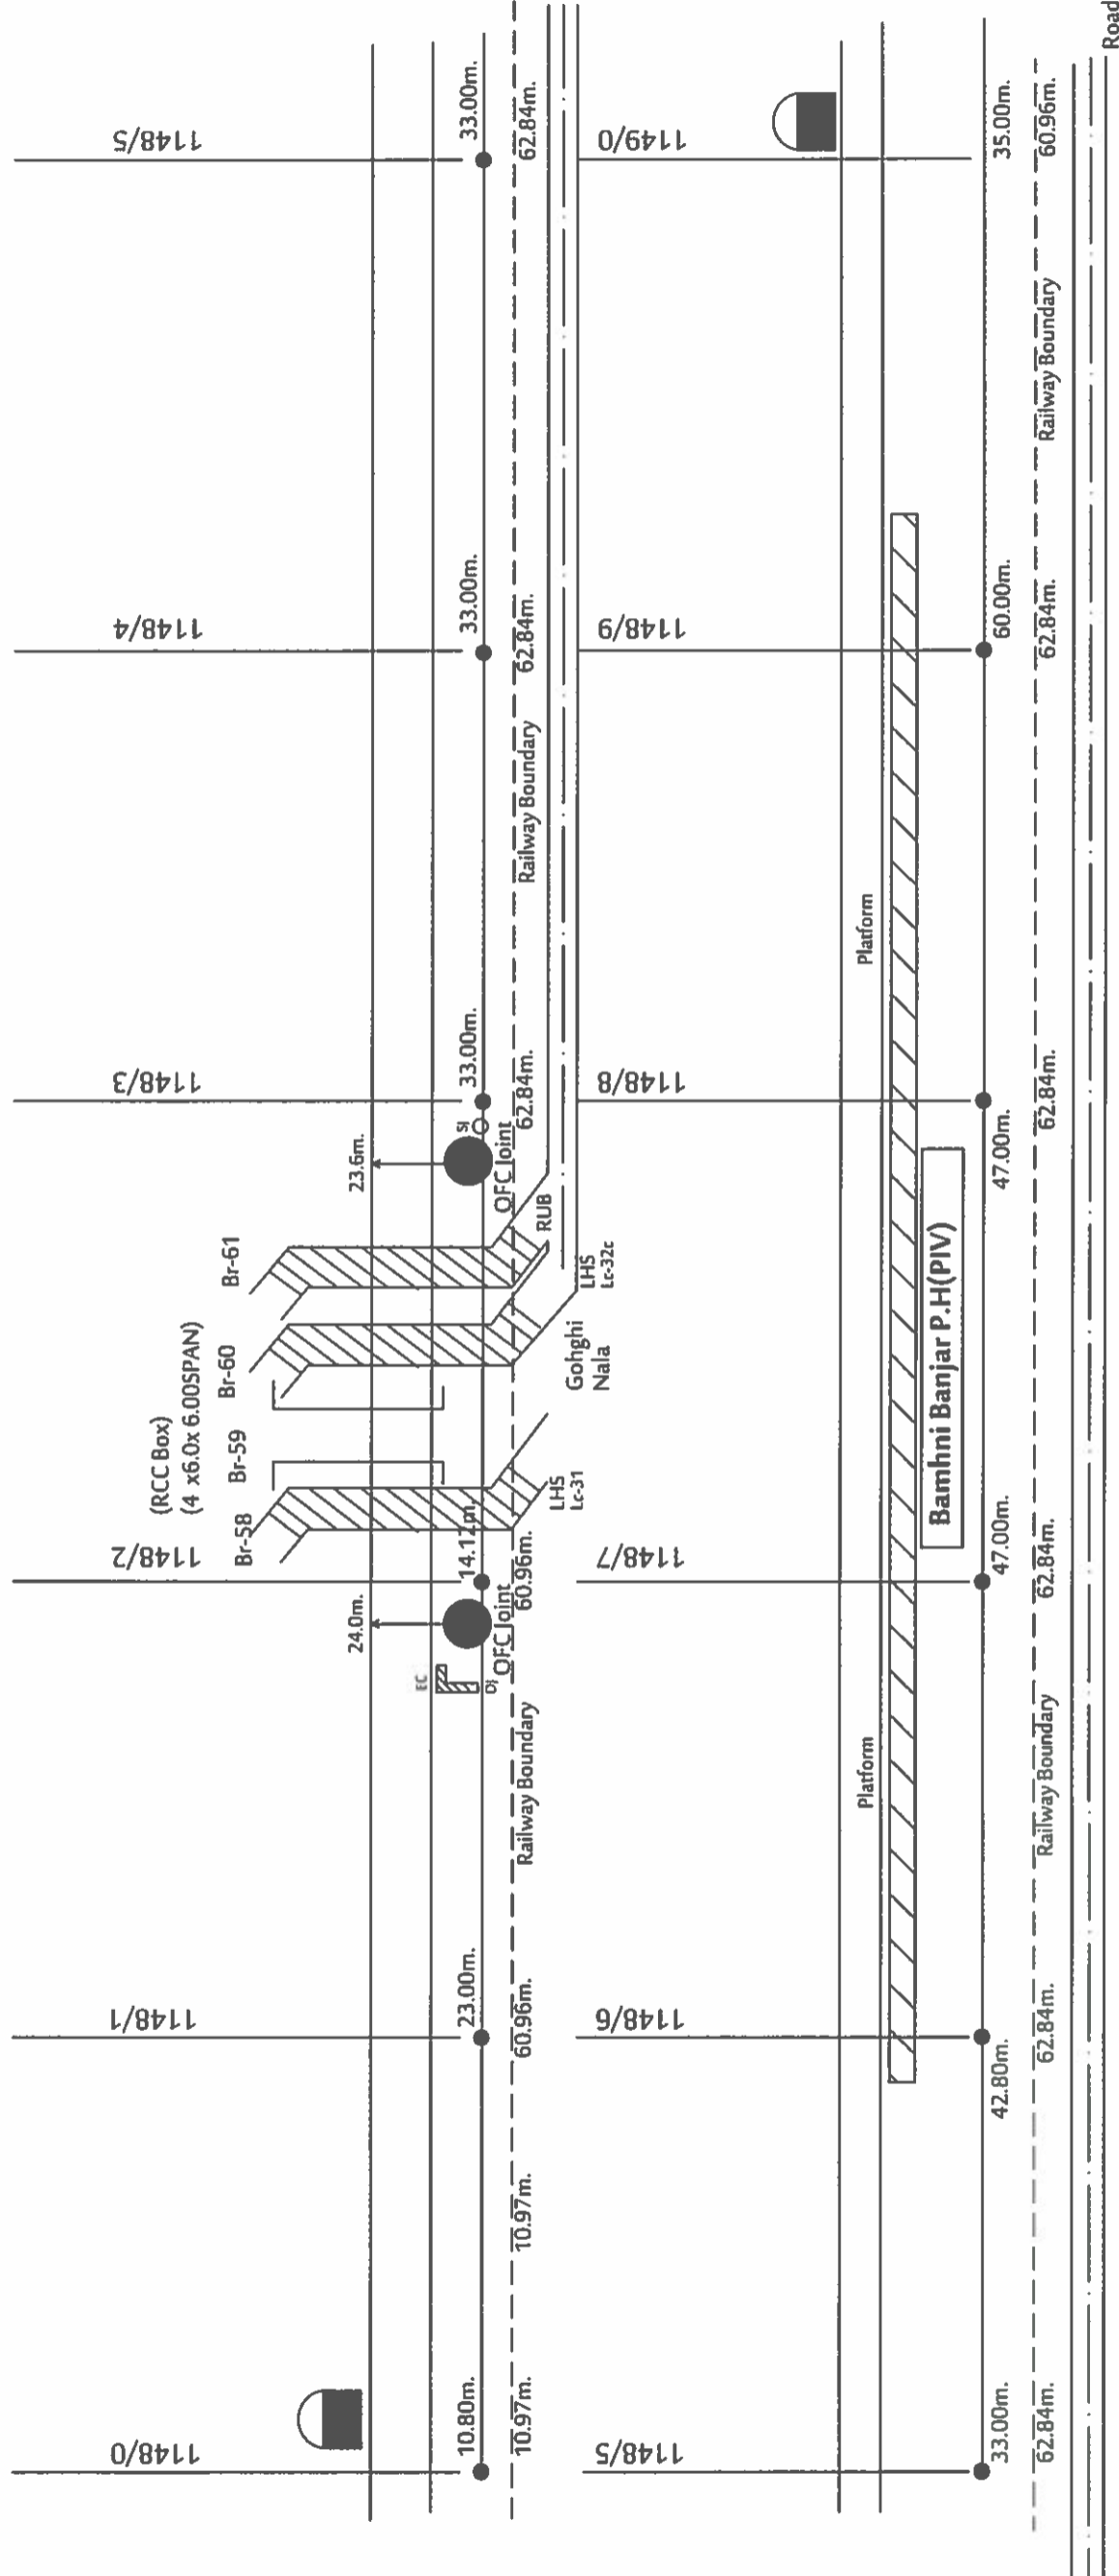

**CABLE ROUTE PLAN FOR OFC, 6QUAD CABLE
in CHIRAI DONGRI - MANDLA FORT SECTION**

NIR ←

MFR →

CID-MFR SECTION